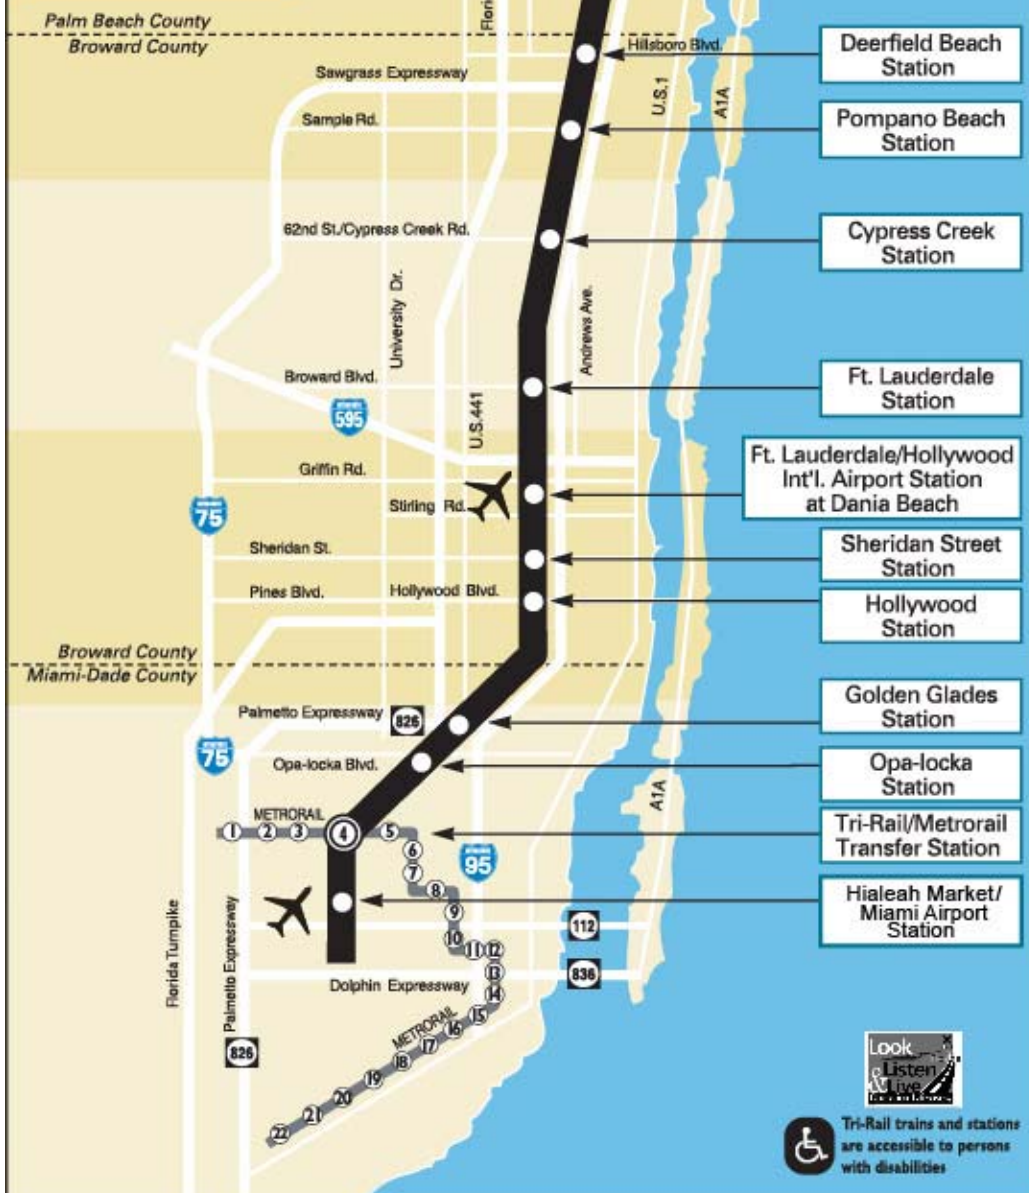

SYSTEM MAP

KEY

- Metrorail Station
- Tri-Rail Station
- Tri-Rail/Metrorail Transfer Station
- Metrorail
- Access to International Airport

Key For Metrorail Service

1. Palmetto
2. Okeechobee
3. Hialeah
4. Tri-Rail/Metrorail Transfer
5. Northside
6. Dr. Martin Luther King, Jr.
7. Brownsville
8. Earlington Heights
9. Allapattah
10. Santa Clara
11. Civic Center
12. Culmer
13. Historic Overlook/Lyric Theatre
14. Government Center (Connects with Metromover)
15. Brickell (Connects with Metromover)
16. Vizcaya
17. Coconut Grove
18. Douglas Road
19. University
20. South Miami
21. Dedeland North
22. Dedeland South

Look Listen Live
 Tri-Rail trains and stations are accessible to persons with disabilities