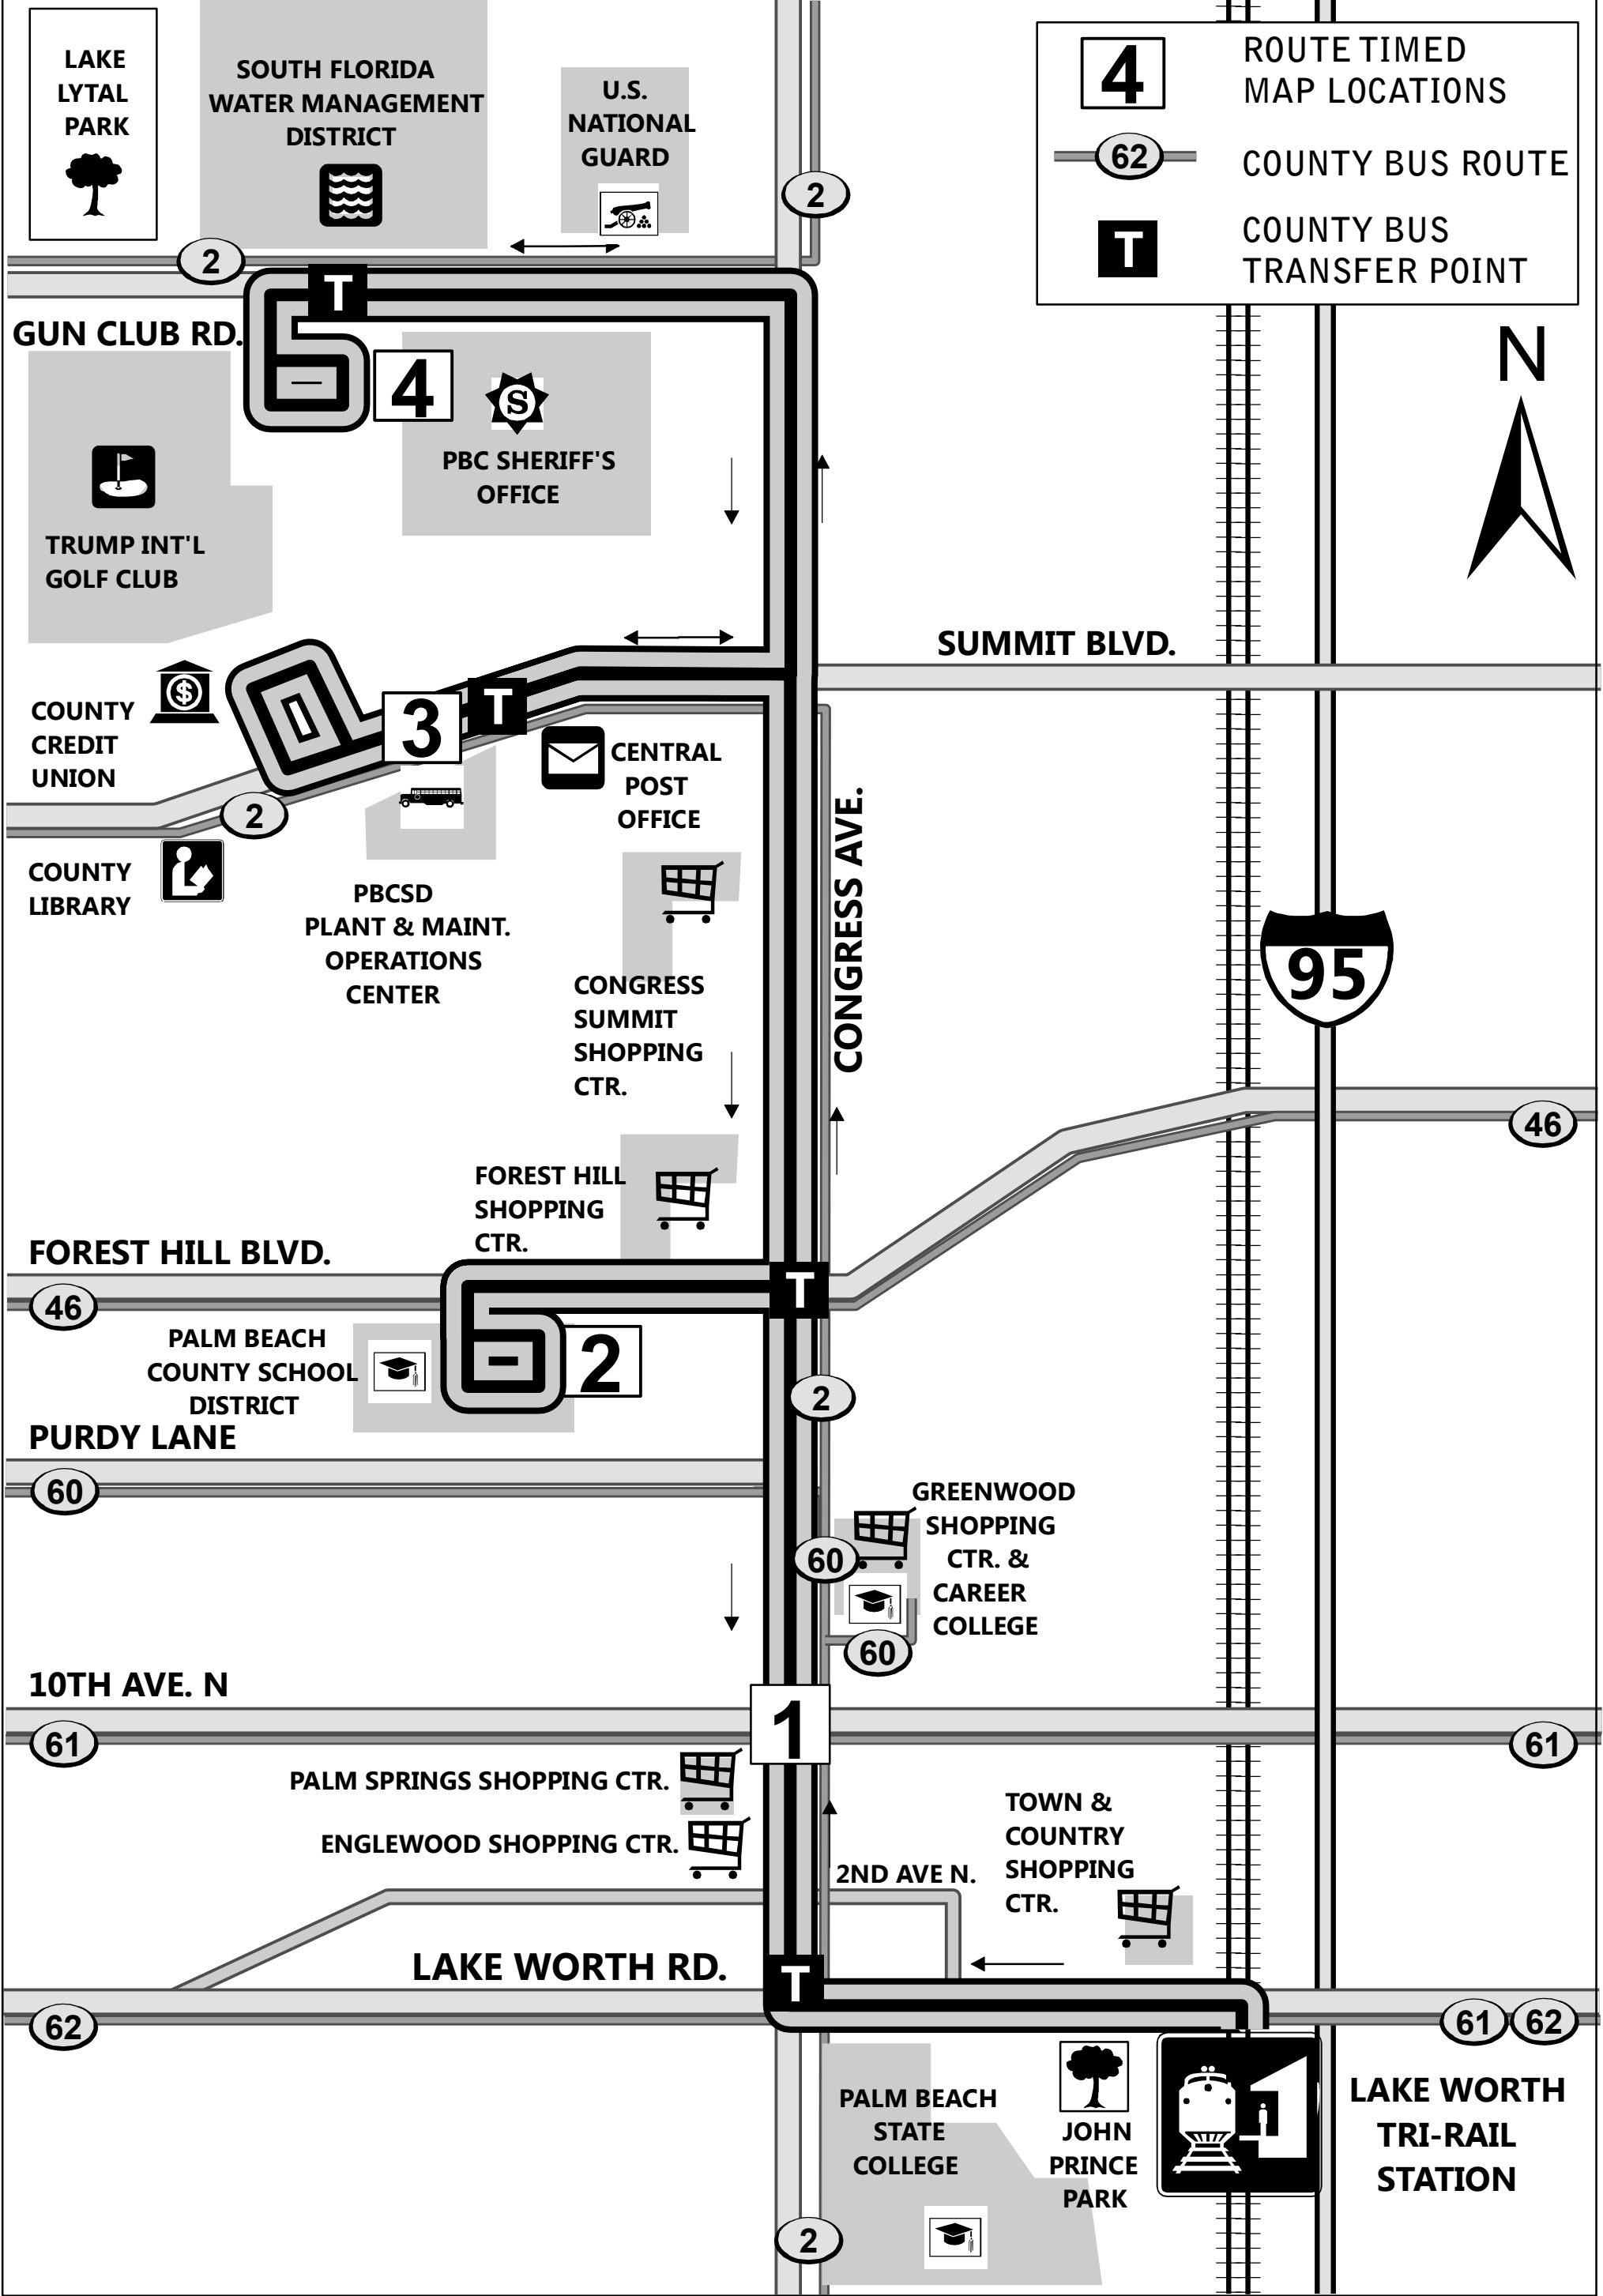

LAKE WORTH STATION

LKW 1 SHUTTLE BUS MAP

4 ROUTE TIMED MAP LOCATIONS

62 COUNTY BUS ROUTE

T COUNTY BUS TRANSFER POINT