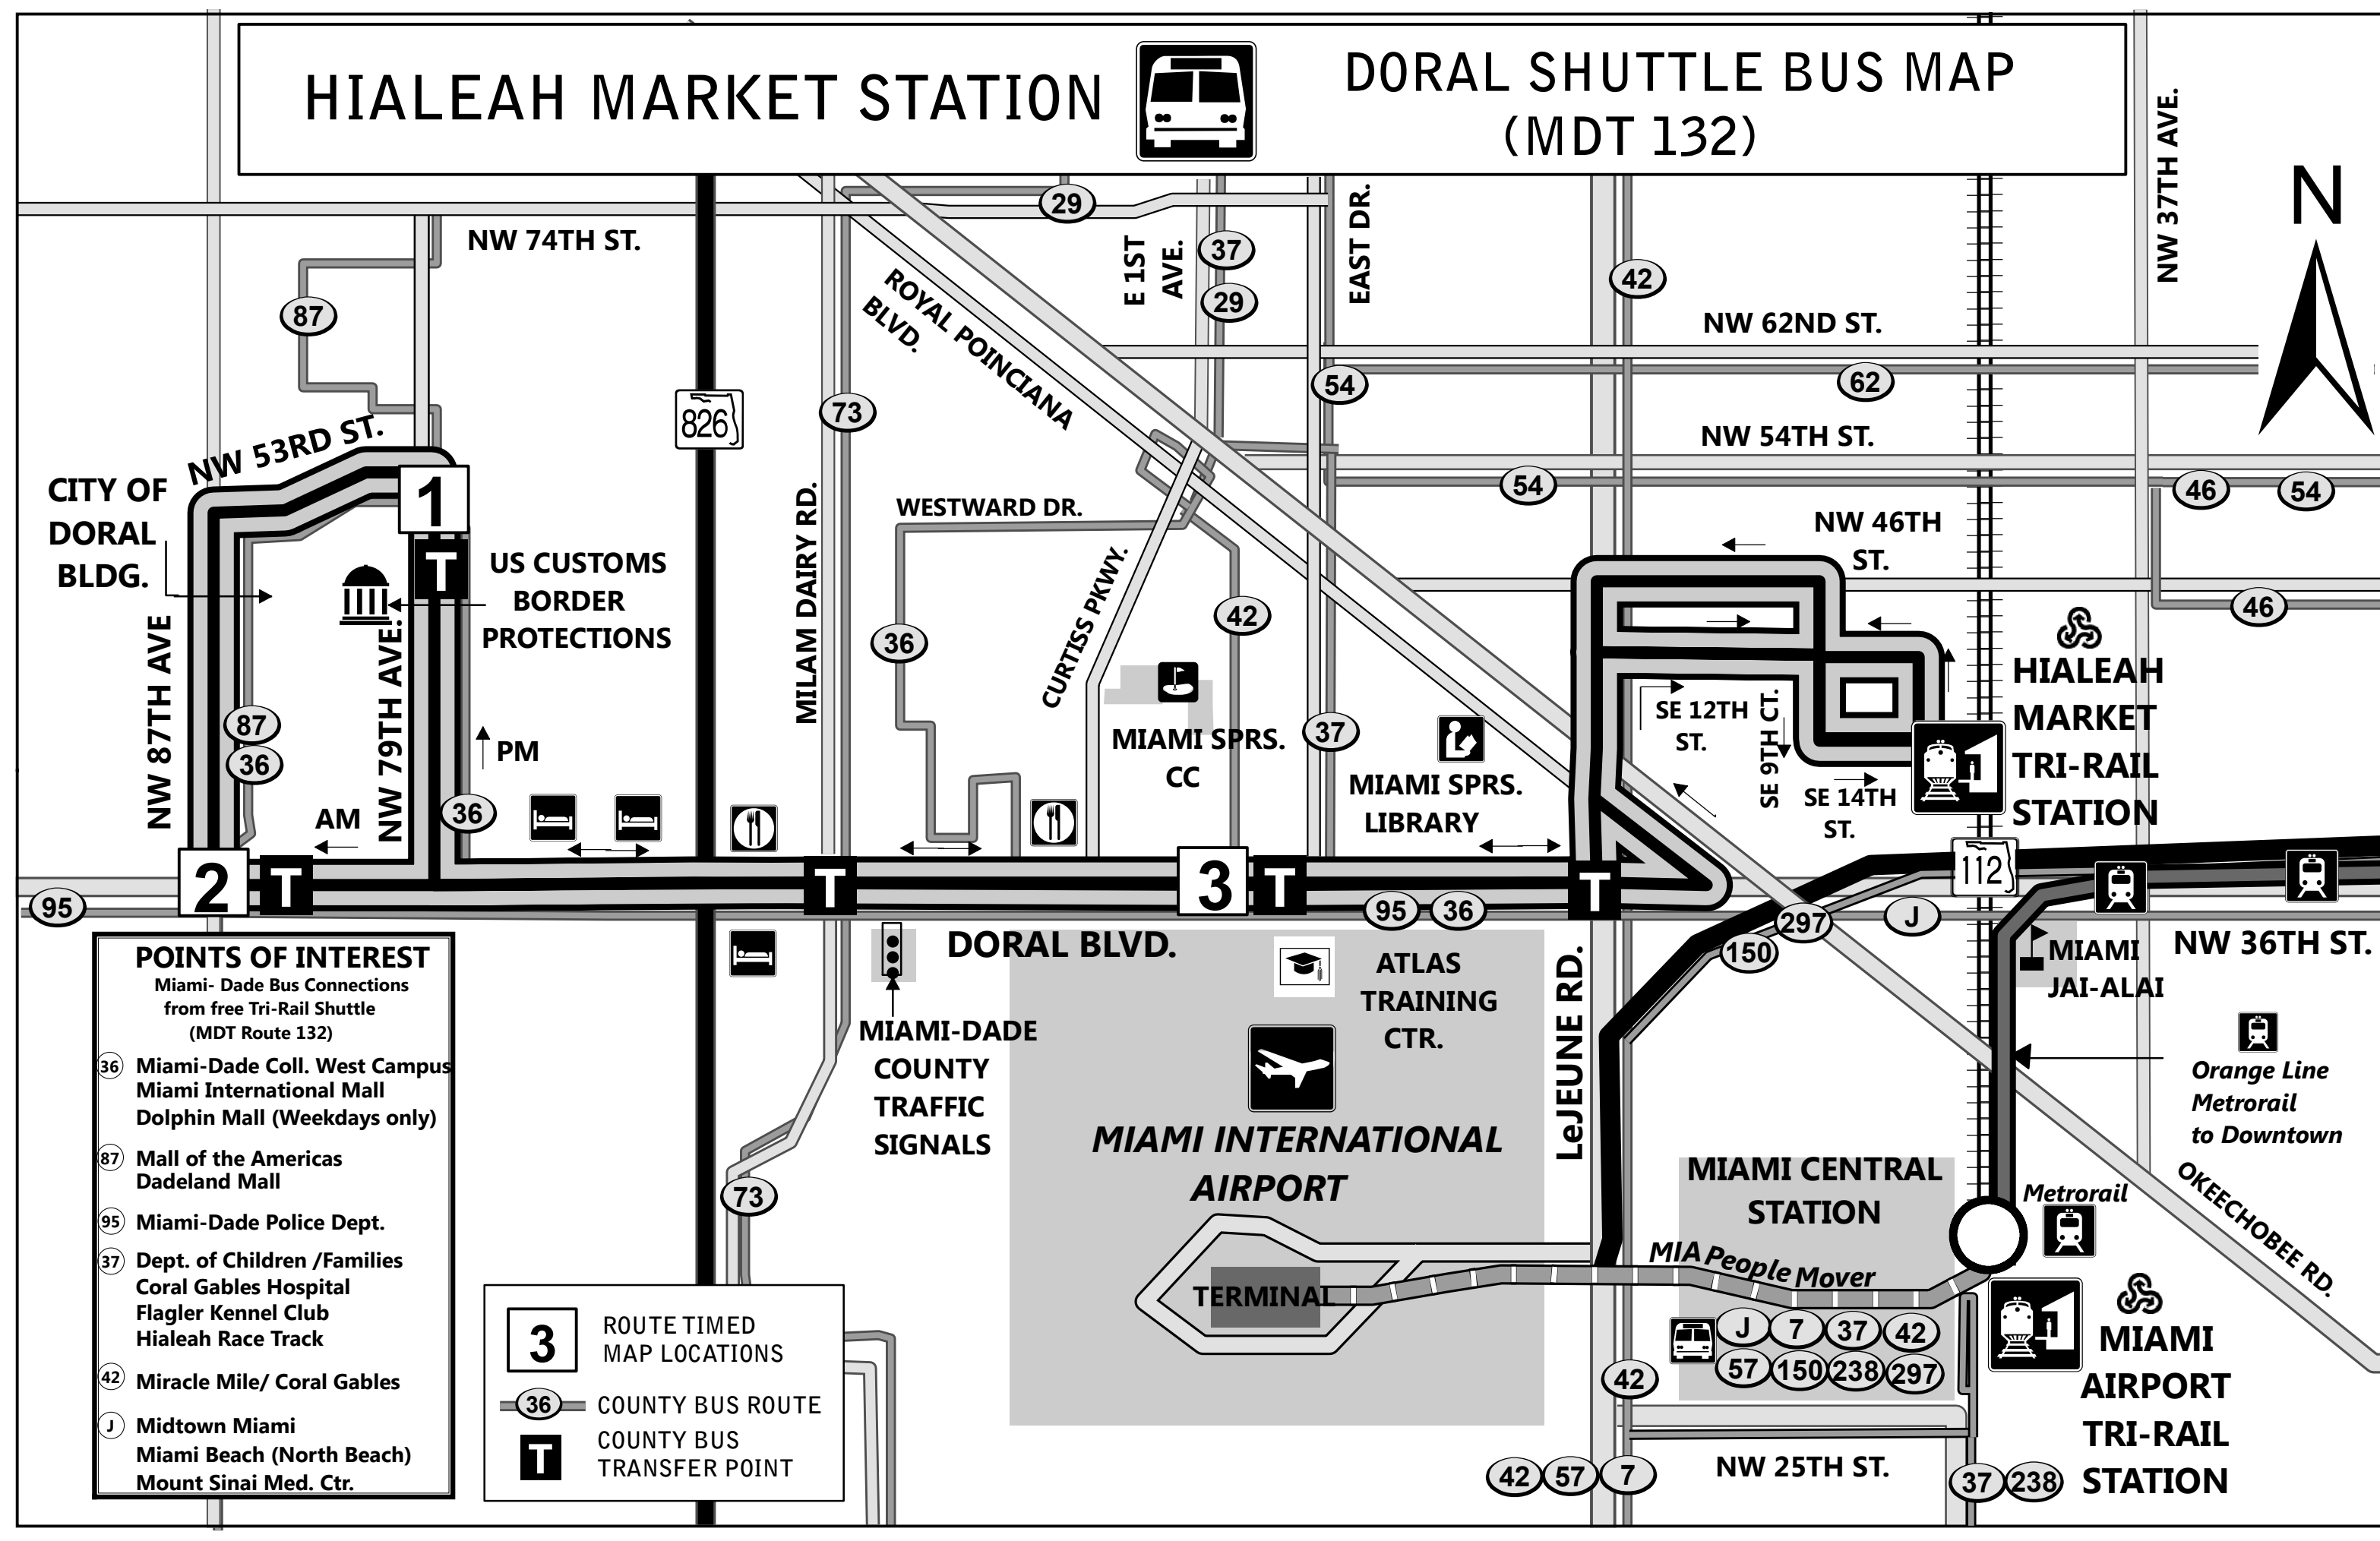

HIALEAH MARKET STATION

DORAL SHUTTLE BUS MAP (MDT 132)

NW 37TH AVE.

POINTS OF INTEREST

Miami-Dade Bus Connections from free Tri-Rail Shuttle (MDT Route 132)

- 36 Miami-Dade Coll. West Campus
Miami International Mall
Dolphin Mall (Weekdays only)
- 87 Mall of the Americas
Dadeland Mall
- 95 Miami-Dade Police Dept.
- 37 Dept. of Children /Families
Coral Gables Hospital
Flagler Kennel Club
Hialeah Race Track
- 42 Miracle Mile/ Coral Gables
- J Midtown Miami
Miami Beach (North Beach)
Mount Sinai Med. Ctr.

3 ROUTE TIMED MAP LOCATIONS

36 COUNTY BUS ROUTE

T COUNTY BUS TRANSFER POINT

J 7 37 42
57 150 238 297

42 57 7

37 238