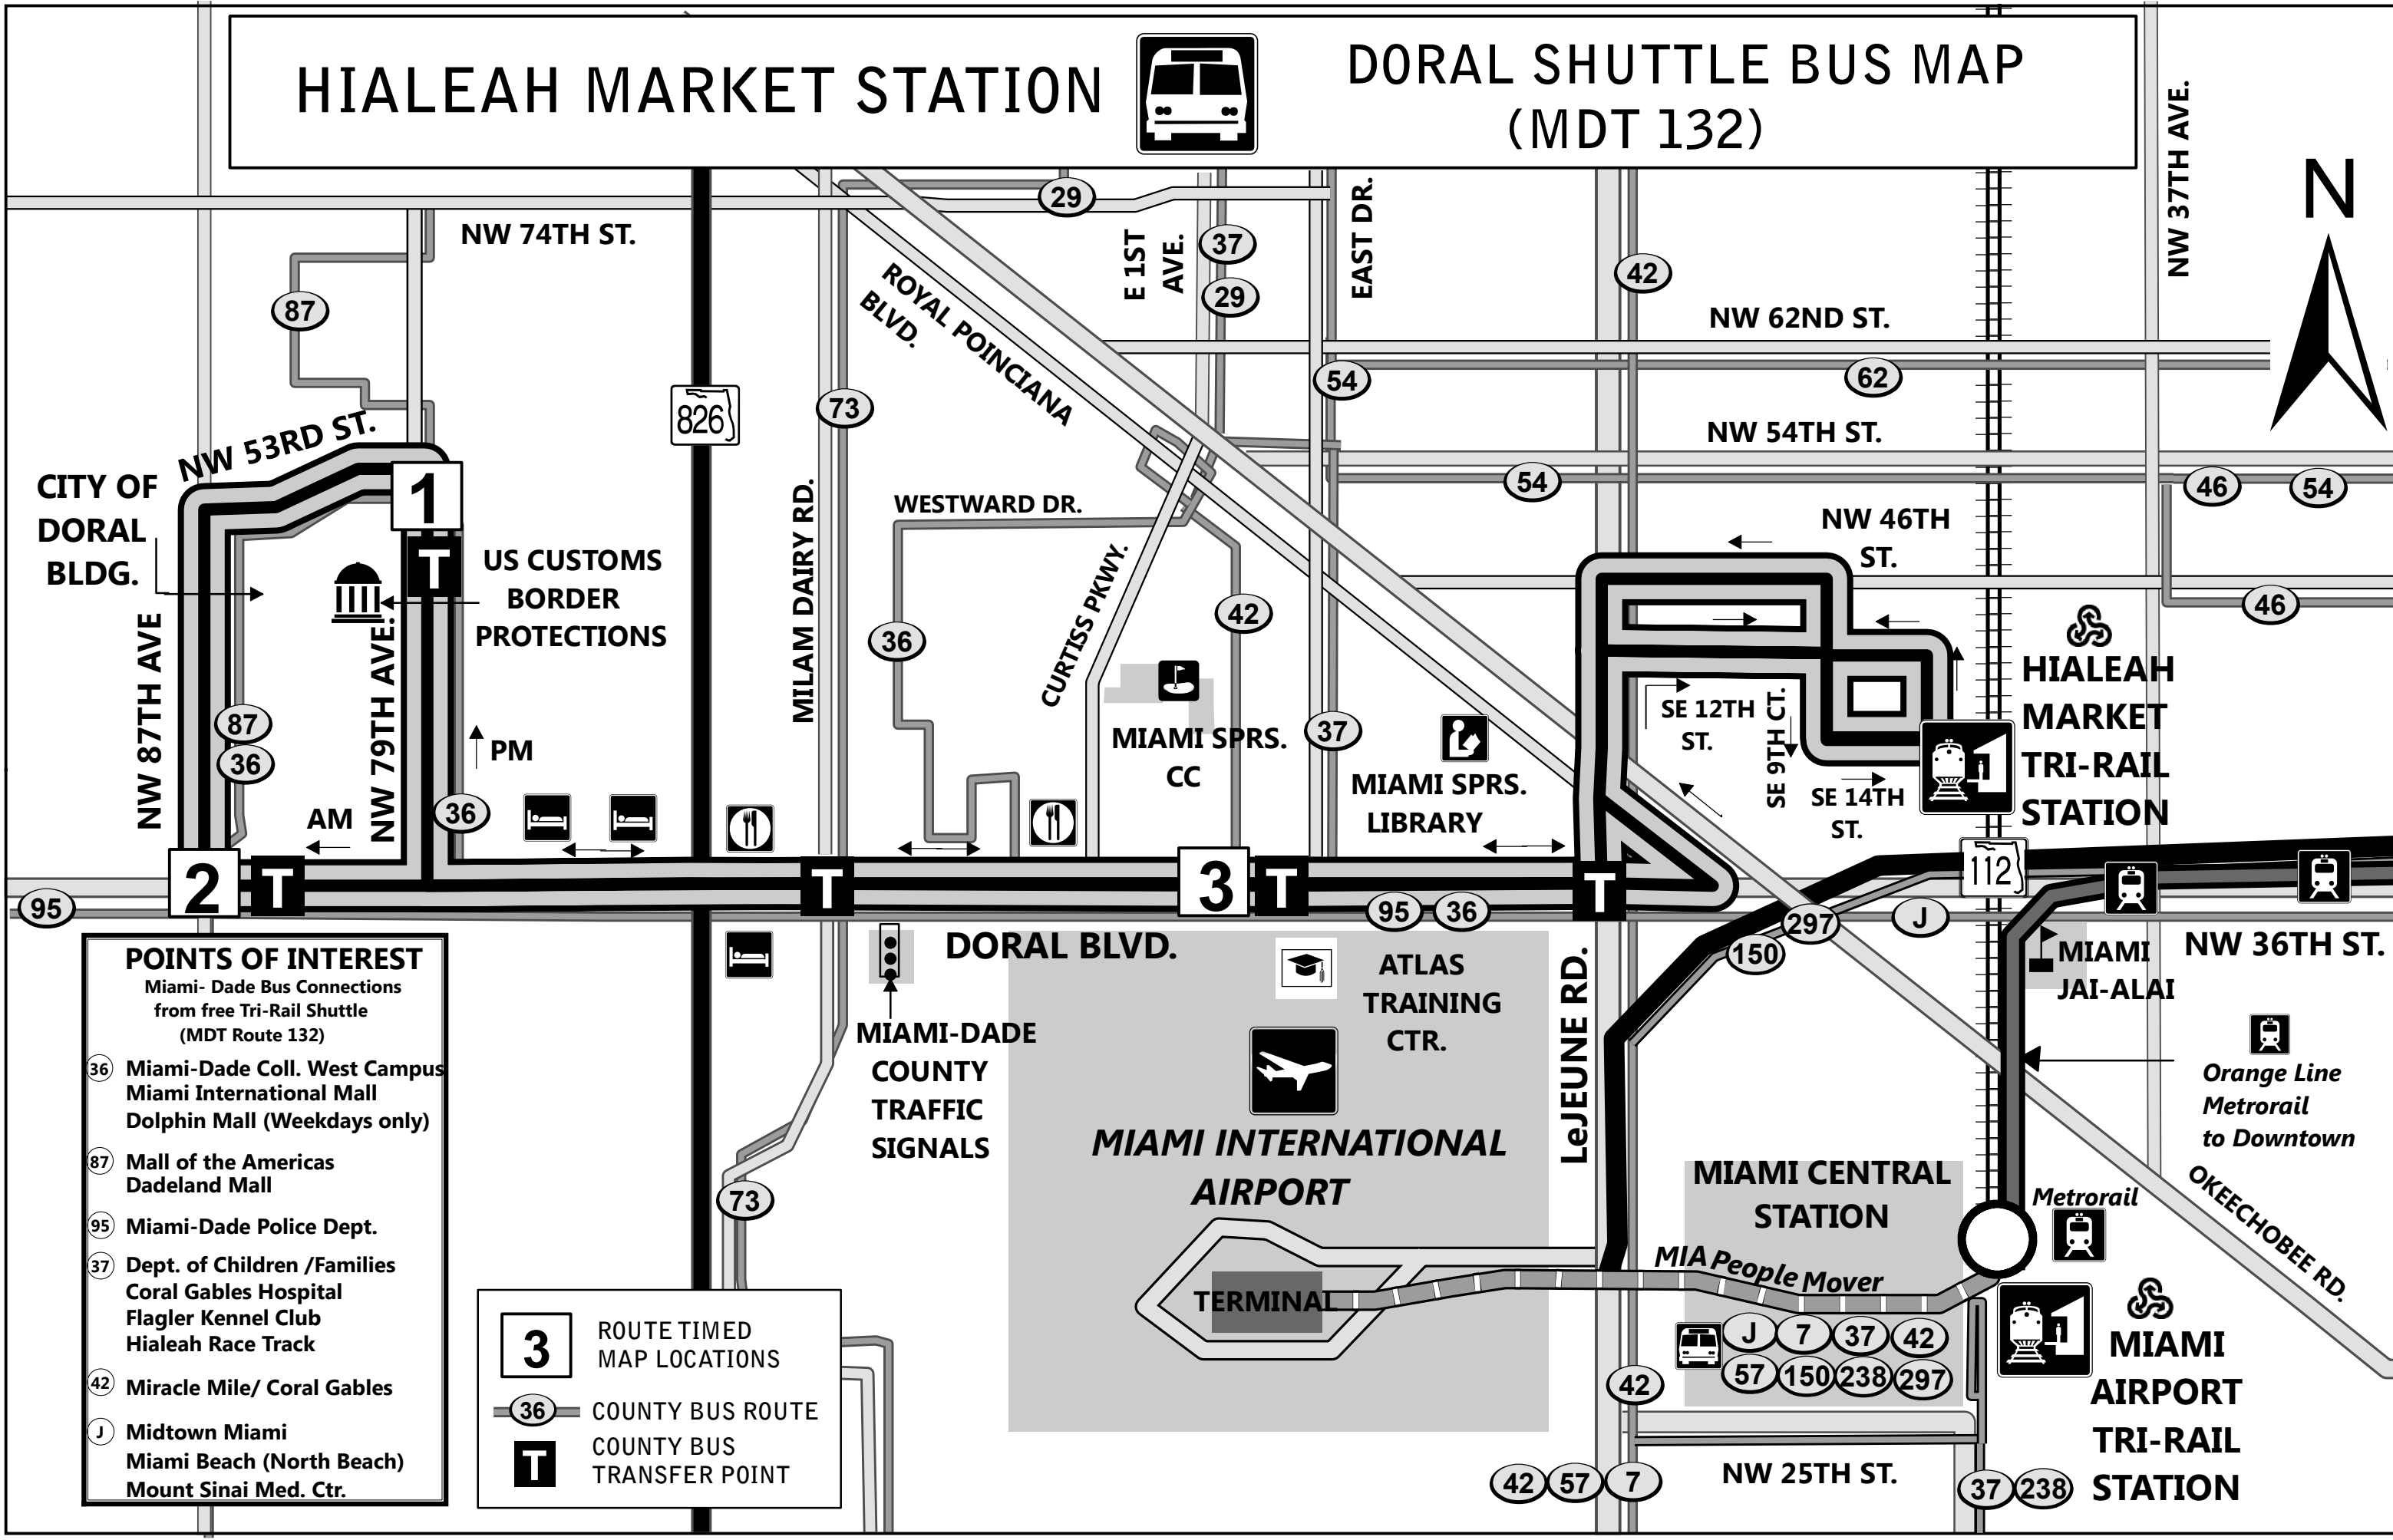

HIALEAH MARKET STATION

DORAL SHUTTLE BUS MAP (MDT 132)

- POINTS OF INTEREST**
Miami-Dade Bus Connections from free Tri-Rail Shuttle (MDT Route 132)
- 36 Miami-Dade Coll. West Campus
Miami International Mall
Dolphin Mall (Weekdays only)
 - 87 Mall of the Americas
Dadeland Mall
 - 95 Miami-Dade Police Dept.
 - 37 Dept. of Children /Families
Coral Gables Hospital
Flagler Kennel Club
Hialeah Race Track
 - 42 Miracle Mile/ Coral Gables
 - J Midtown Miami
Miami Beach (North Beach)
Mount Sinai Med. Ctr.

- 3** ROUTE TIMED MAP LOCATIONS
- 36** COUNTY BUS ROUTE
- T** COUNTY BUS TRANSFER POINT

- Bus routes shown at Miami Central Station:
- J, 7, 37, 42, 57, 150, 238, 297
- Bus routes shown at Miami Airport Tri-Rail Station:
- 42, 57, 7, 37, 238