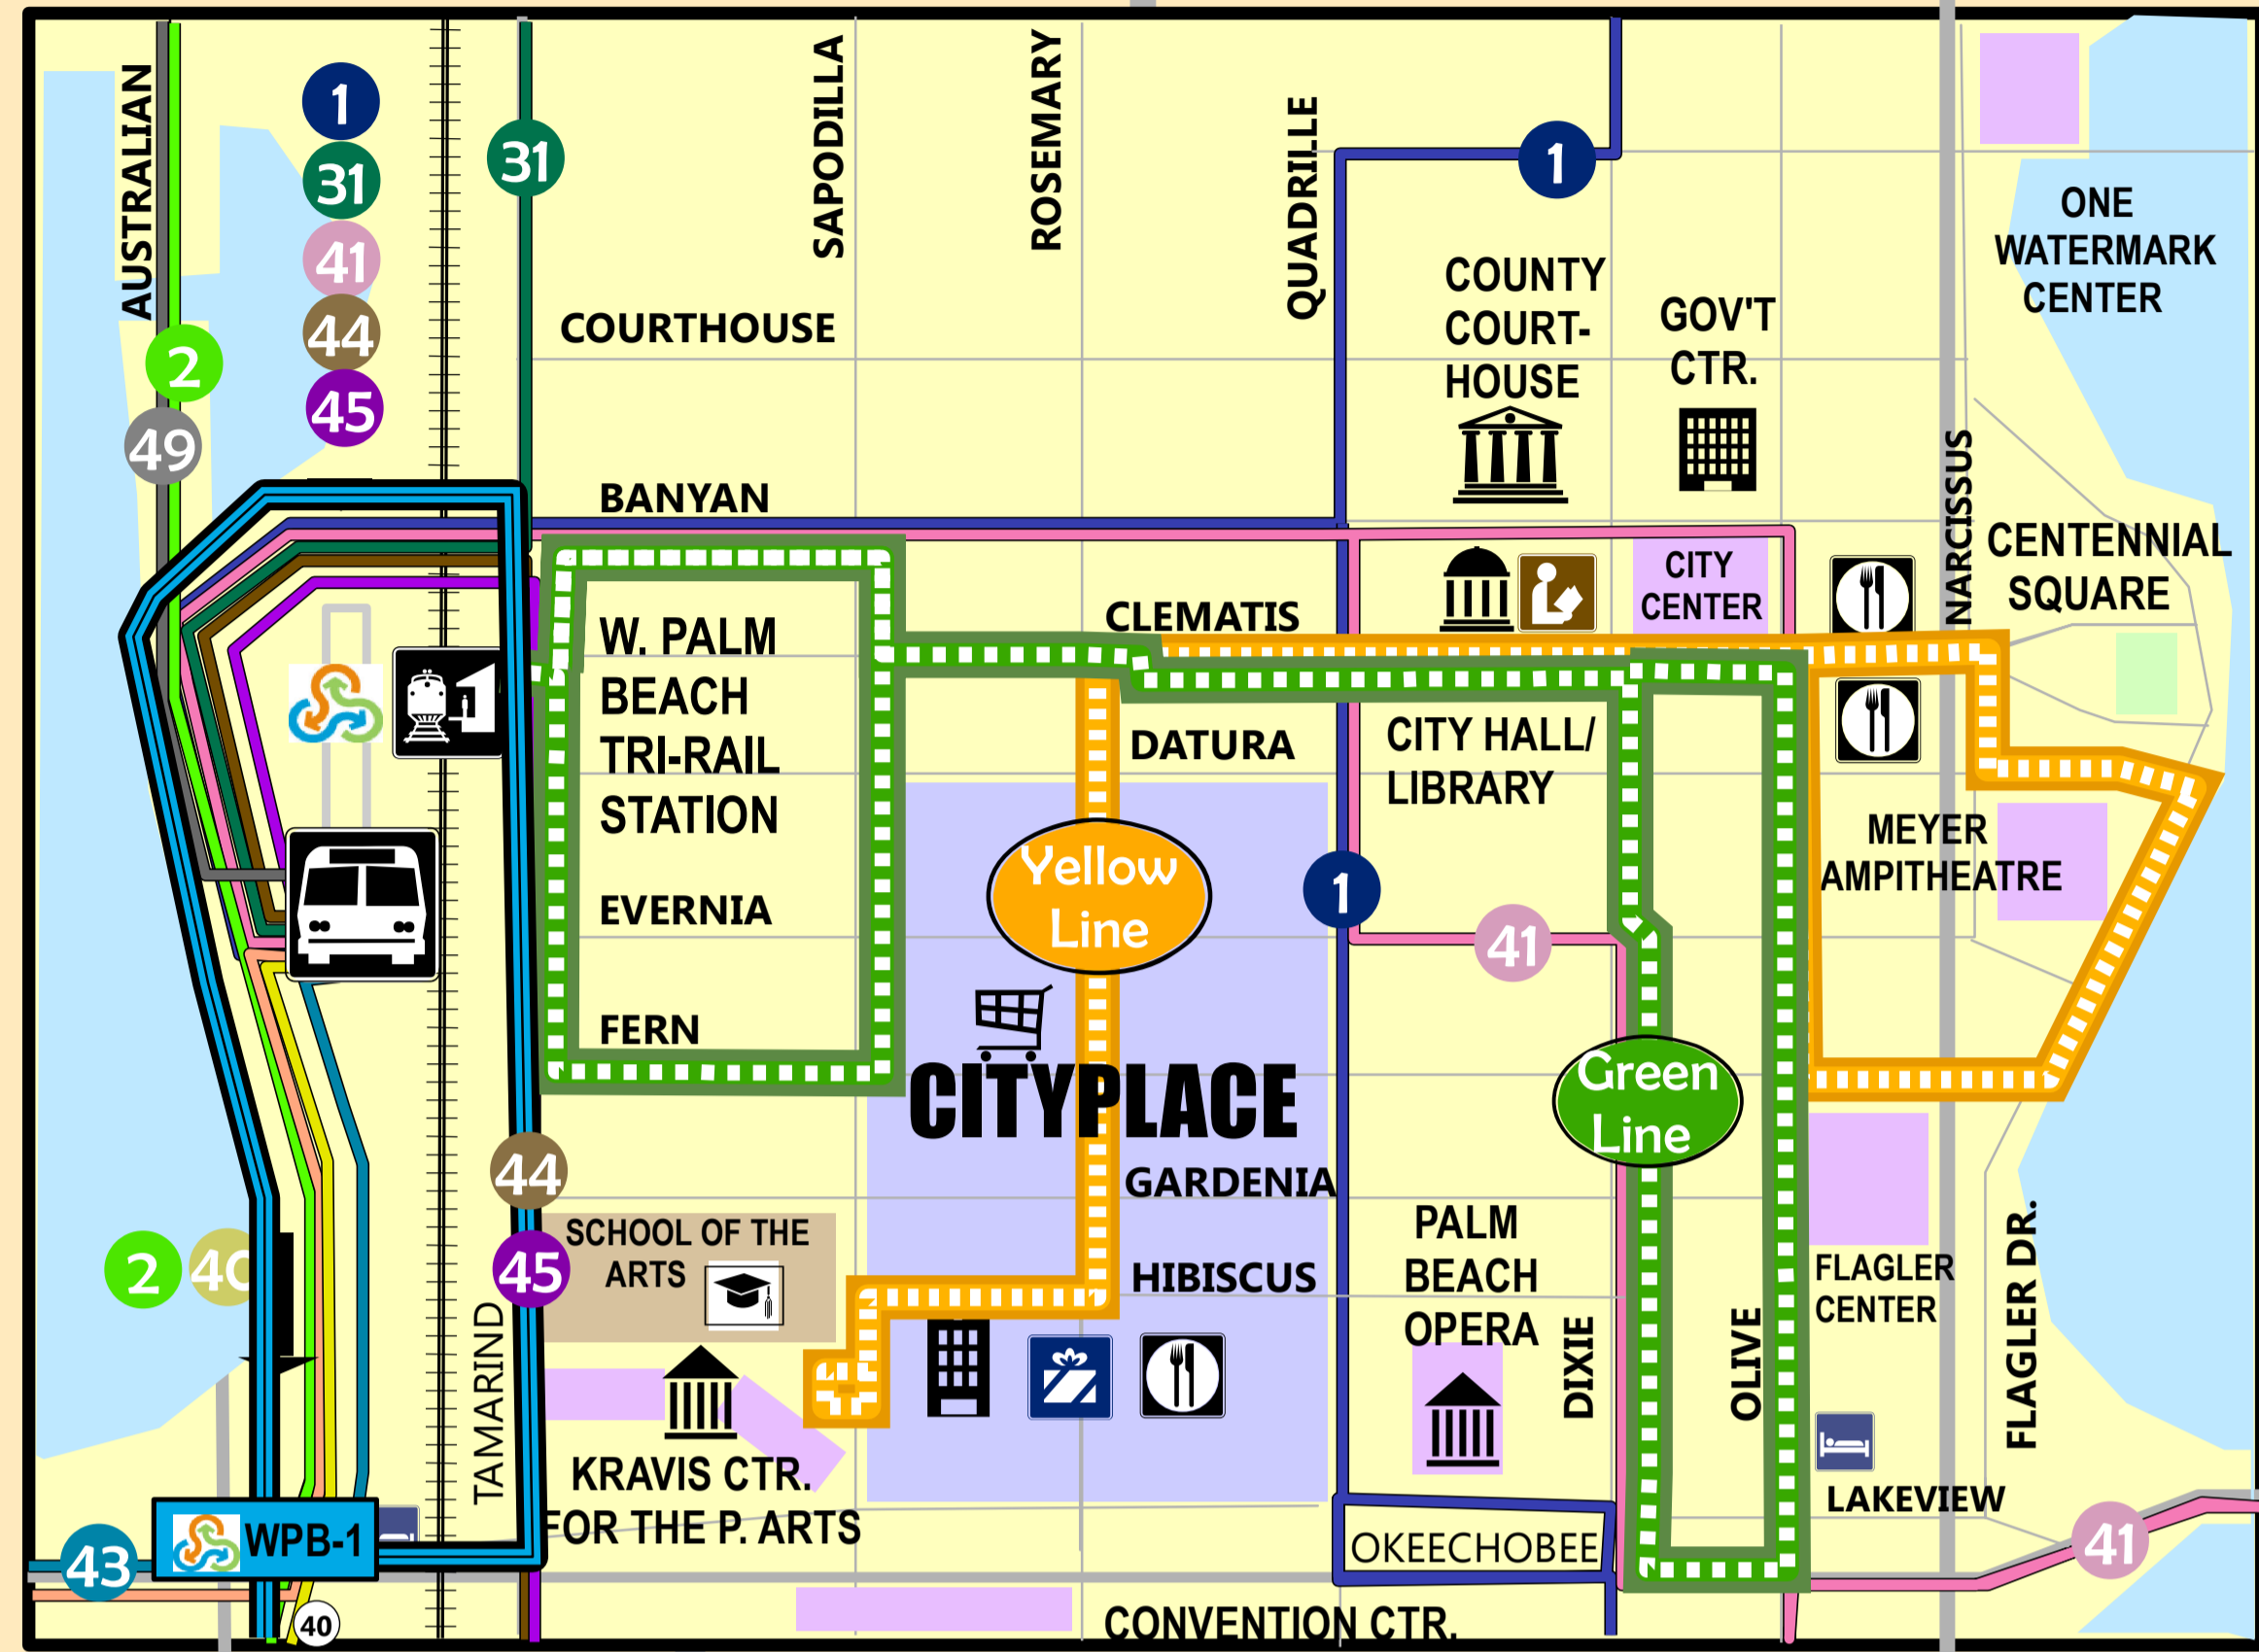

### DOWNTOWN WEST PALM BEACH INSET

EFFECTIVE:  
12/9/2014

Good Samaritan  
Med. Ctr.

### Connecting PalmTran Routes

- 1** - Gardens Mall ↔ Boca Raton (Downtown) via US 1 \* \*(Connects to BCT)
- 2** - VA Hospital ↔ Boca Town Center via Congress Av. / Military Tr.
- 31** - VA Hospital ↔ West Palm Beach Intermodal - Crosstown via 45<sup>th</sup> St.
- 40** - West Palm Beach Intermodal ↔ Belle Glade via SR 80 (Limited stops)
- 41** - West Palm Beach Intermodal ↔ Palm Beach Inlet via County Rd./ Ocean Blvd.
- 42** - West Palm Beach Intermodal ↔ Int'l Airport
- 43** - West Palm Beach Intermodal ↔ Wellington via Okeechobee Blvd.
- 44** - West Palm Beach Intermodal ↔ Int'l Airport Crosstown WPB via Belvedere Rd.
- 45** - West Palm Beach Intermodal ↔ Lake Clarke Shores via Parker/Lake Ave./Florida Mango Rd.
- 49** - West Palm Beach Intermodal ↔ Westgate / Executive Center via Palm Beach Lakes Blvd./ Congress Ave.

### LEGEND

	TRI-RAIL ROUTE		TRI-RAIL STATION
	WPB-1 (PBIA)		MEDICAL
	FREE DOWNTOWN TROLLEY (Clematis St-Dixie Hwy-Okeechobee Blvd)		EDUCATIONAL
	FREE DOWNTOWN TROLLEY (Kravis Center-CityPlace-Clematis St Waterfront)		SHOPPING
	PALM TRAN BUS ROUTES		INSTITUTIONAL
	MAJOR ROADS		LODGING

MAP NOT TO SCALE;  
FOR INFORMATIONAL  
PURPOSES ONLY