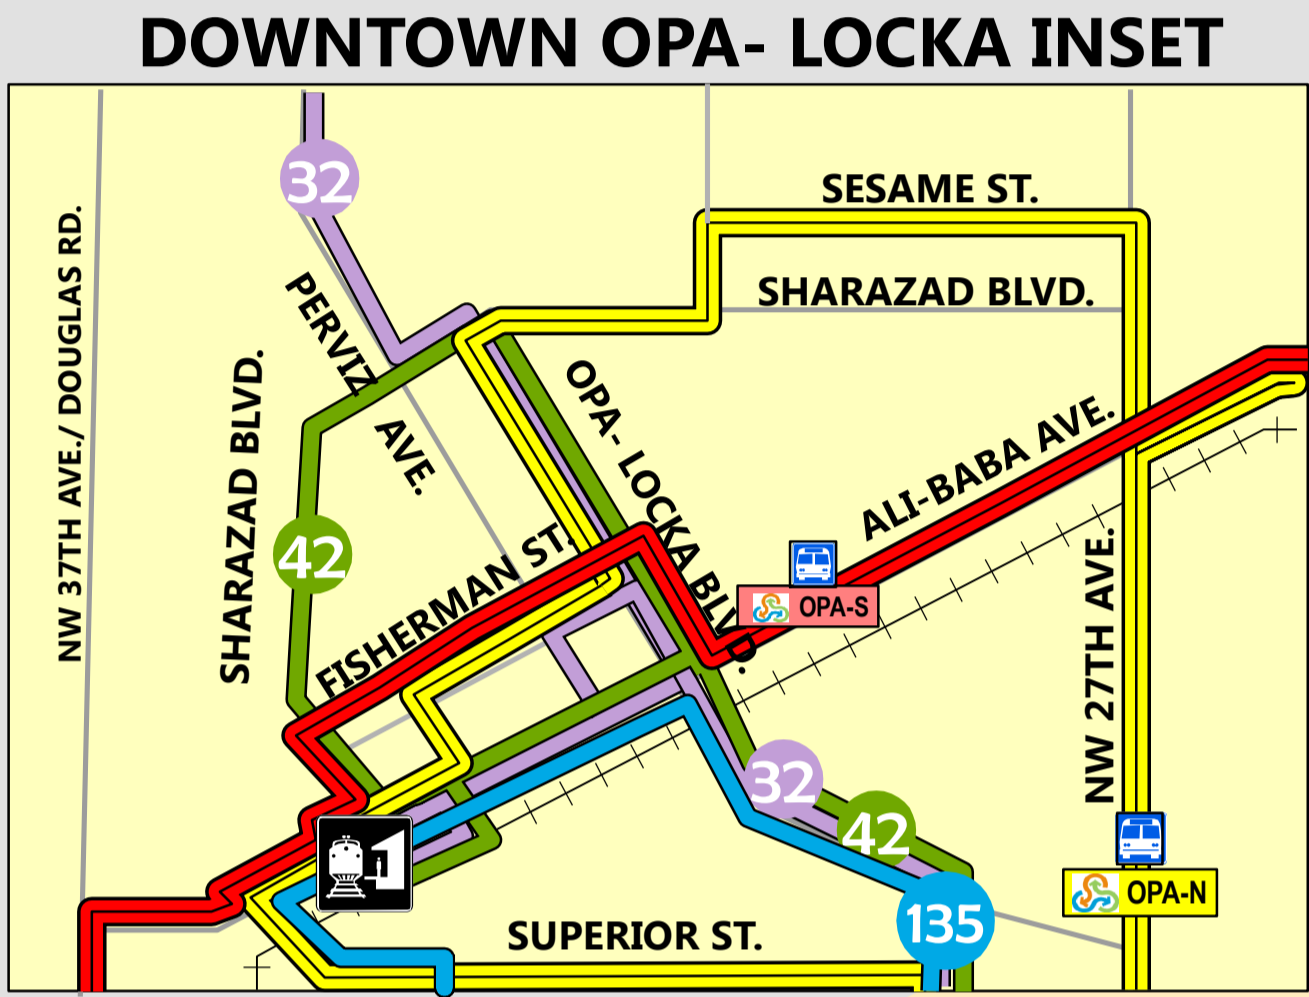

EFFECTIVE: 9/9/2013

LEGEND	
	TRI-RAIL ROUTE
	FREE SHUTTLE SERVICES: OPA-LOCKA EXPRESS (NORTH LINK) OPA-LOCKA EXPRESS (SOUTH LINK)
	MDT BUS ROUTES
	TRI-RAIL STATION
	TIMEPOINT (Shuttle Access Point)
	MEDICAL
	EDUCATIONAL
	SHOPPING
	INSTITUTIONAL LODGING
	MAJOR ROADS

MAP NOT TO SCALE;
FOR INFORMATIONAL PURPOSES ONLY