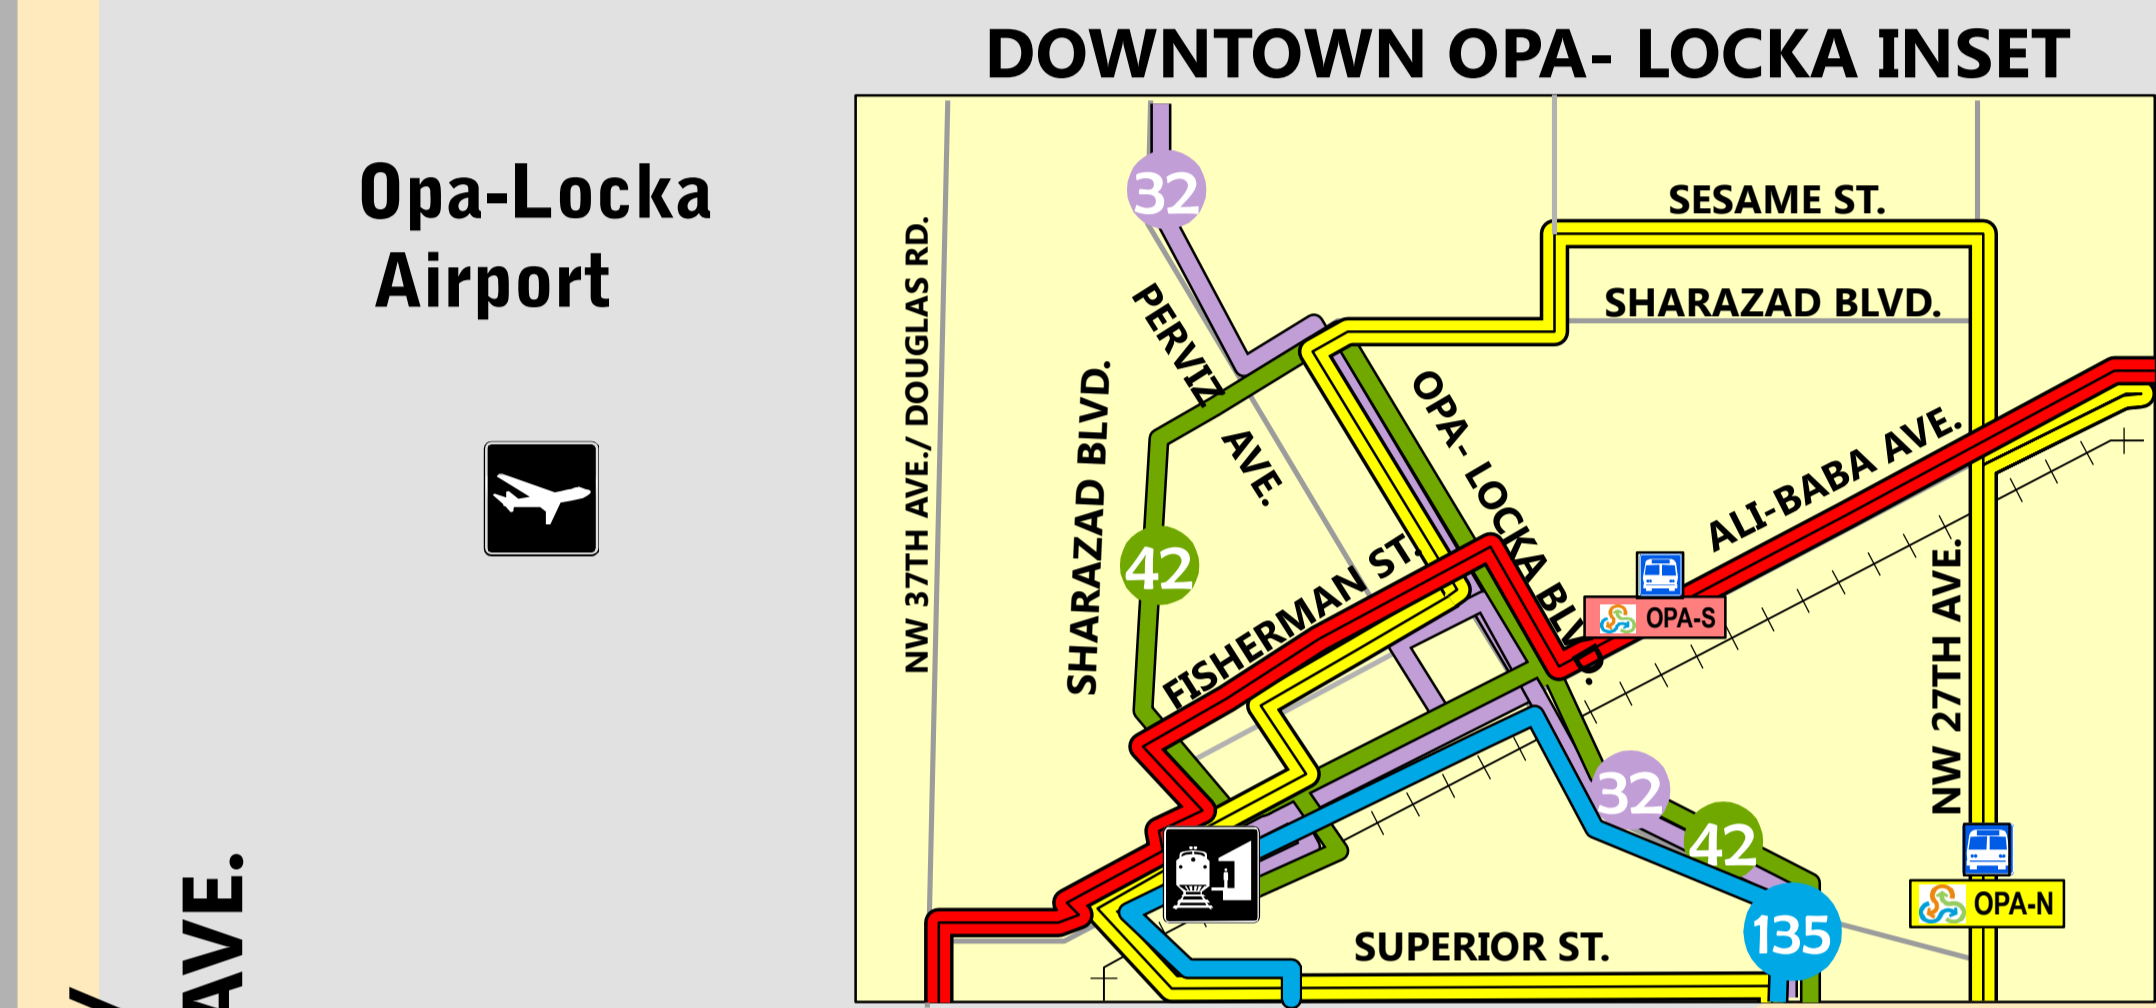

OPA-LOCKA STATION AREA MAP

CONNECTING
TRANSIT
SERVICE:

Free Tri-Rail Shuttles:

- OPA-N
- OPA-S

EFFECTIVE: 9/9/2013

LEGEND

- TRI-RAIL ROUTE
- FREE SHUTTLE SERVICES: OPA-N (North Link), OPA-S (South Link)
- MDT BUS ROUTES
- MAJOR ROADS
- TRI-RAIL STATION
- TIMEPOINT (Shuttle Access Point)
- MEDICAL
- EDUCATIONAL
- SHOPPING
- INSTITUTIONAL
- LODGING