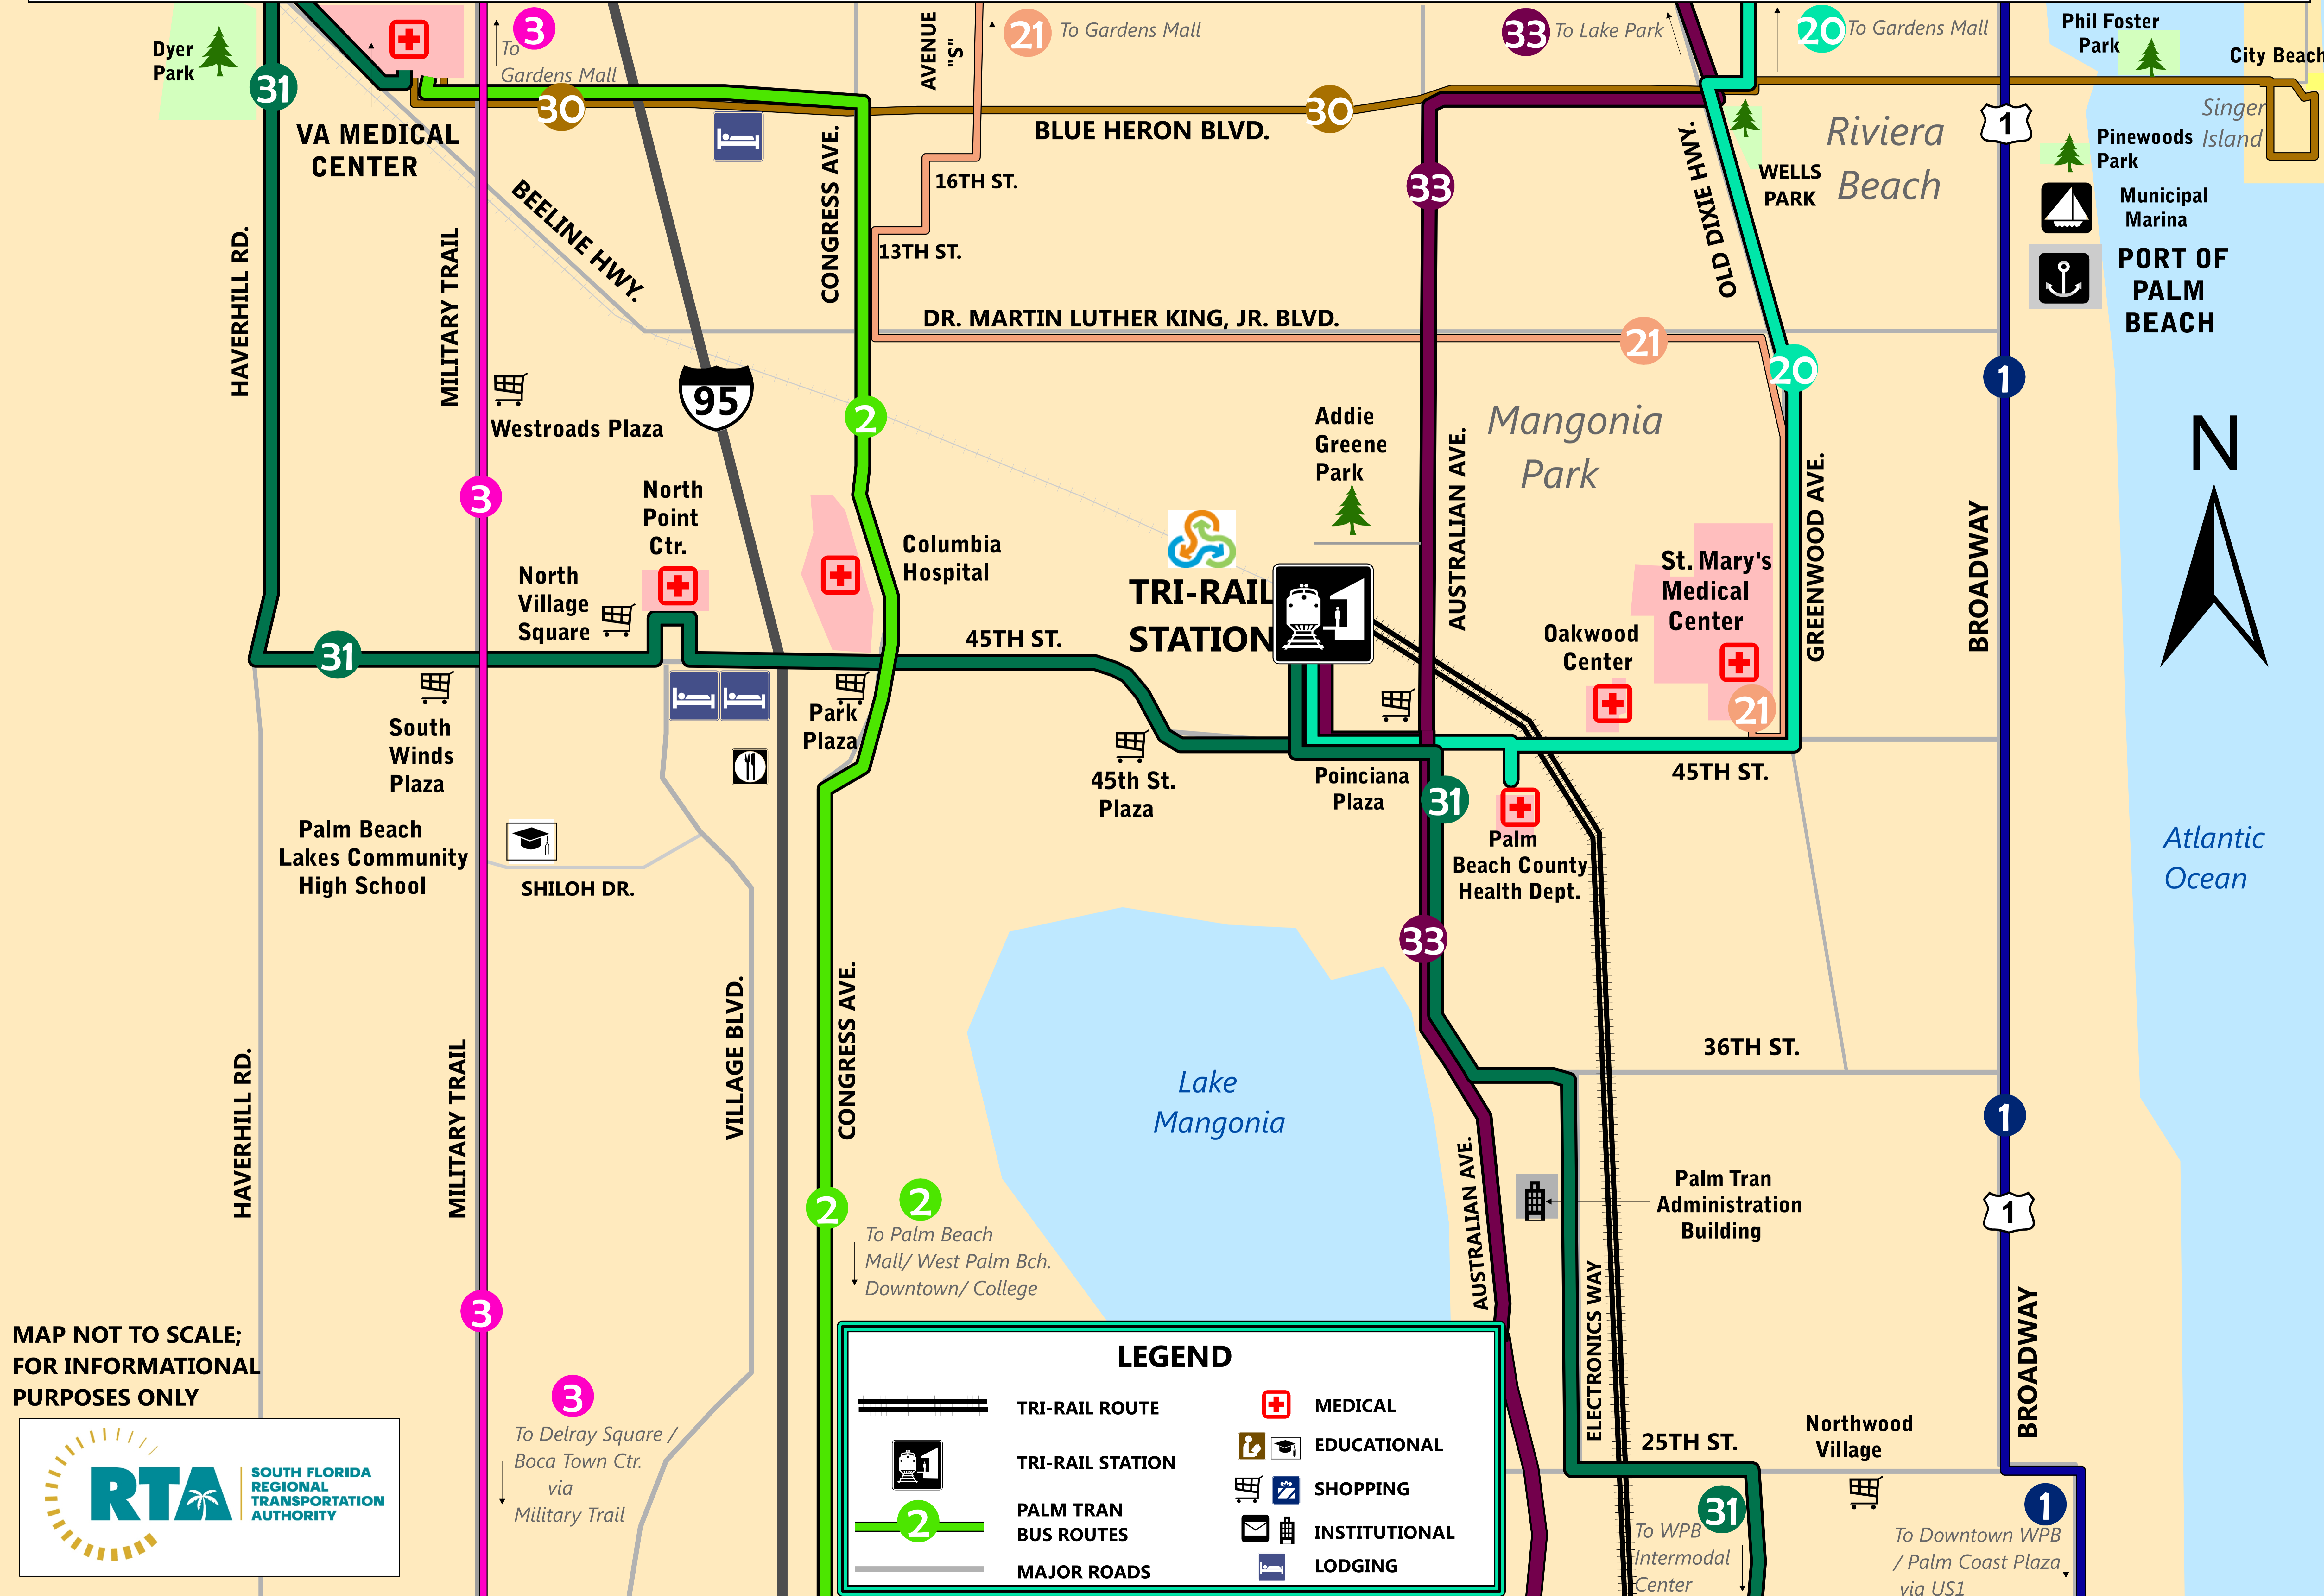

20

31

33

MAP NOT TO SCALE;
FOR INFORMATIONAL
PURPOSES ONLY

LEGEND

	TRI-RAIL ROUTE		MEDICAL
	TRI-RAIL STATION		EDUCATIONAL
	PALM TRAN BUS ROUTES		SHOPPING
	MAJOR ROADS		INSTITUTIONAL
			LODGING

3
To Delray Square / Boca Town Ctr. via Military Trail

2
To Palm Beach Mall / West Palm Bch. Downtown / College

31
To WPB Intermodal Center

1
To Downtown WPB / Palm Coast Plaza via US1

21 To Gardens Mall

33 To Lake Park

20 To Gardens Mall