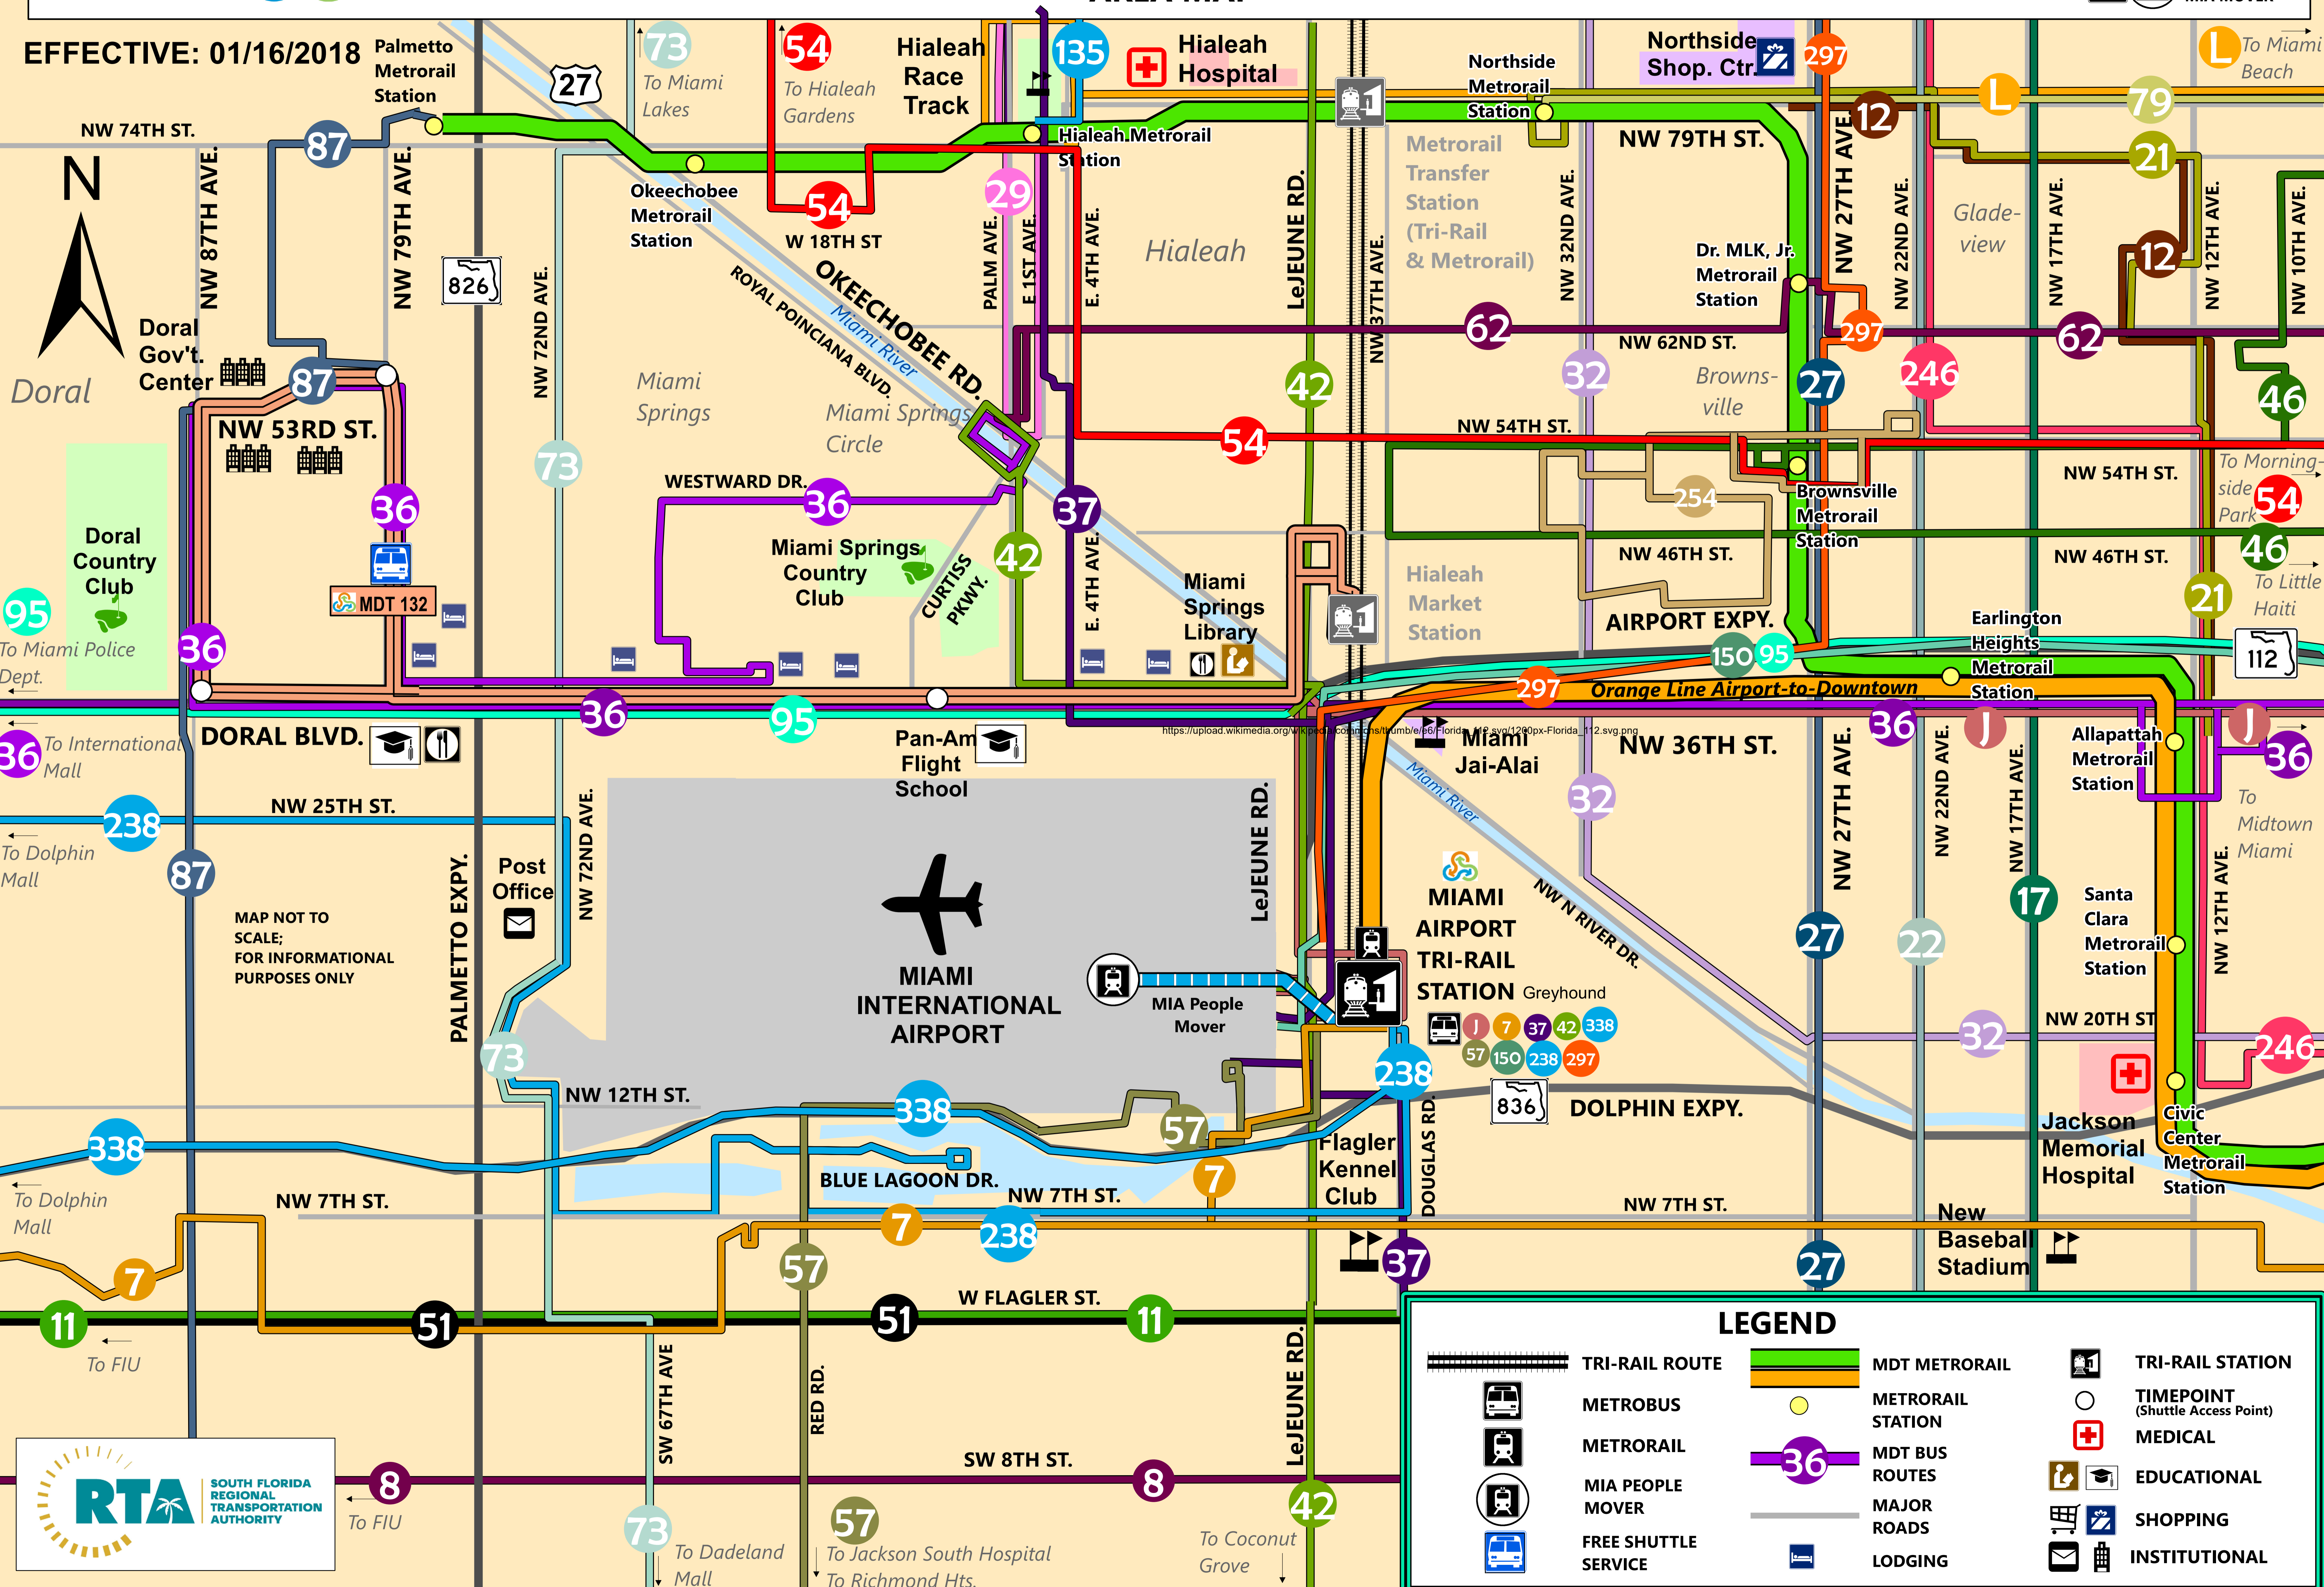

MIAMI AIRPORT STATION AREA MAP

CONNECTING TRANSIT SERVICE:

1 7 37 42 338
57 150 238 297
 METRORAIL/ MIA MOVER

EFFECTIVE: 01/16/2018

MAP NOT TO SCALE; FOR INFORMATIONAL PURPOSES ONLY

LEGEND

	TRI-RAIL ROUTE		MDT METRORAIL METRORAIL STATION		TRI-RAIL STATION
	METROBUS		MDT BUS ROUTES		TIMEPOINT (Shuttle Access Point)
	METRORAIL		MAJOR ROADS		MEDICAL
	MIA PEOPLE MOVER		LODGING		EDUCATIONAL
	FREE SHUTTLE SERVICE		SHOPPING		INSTITUTIONAL