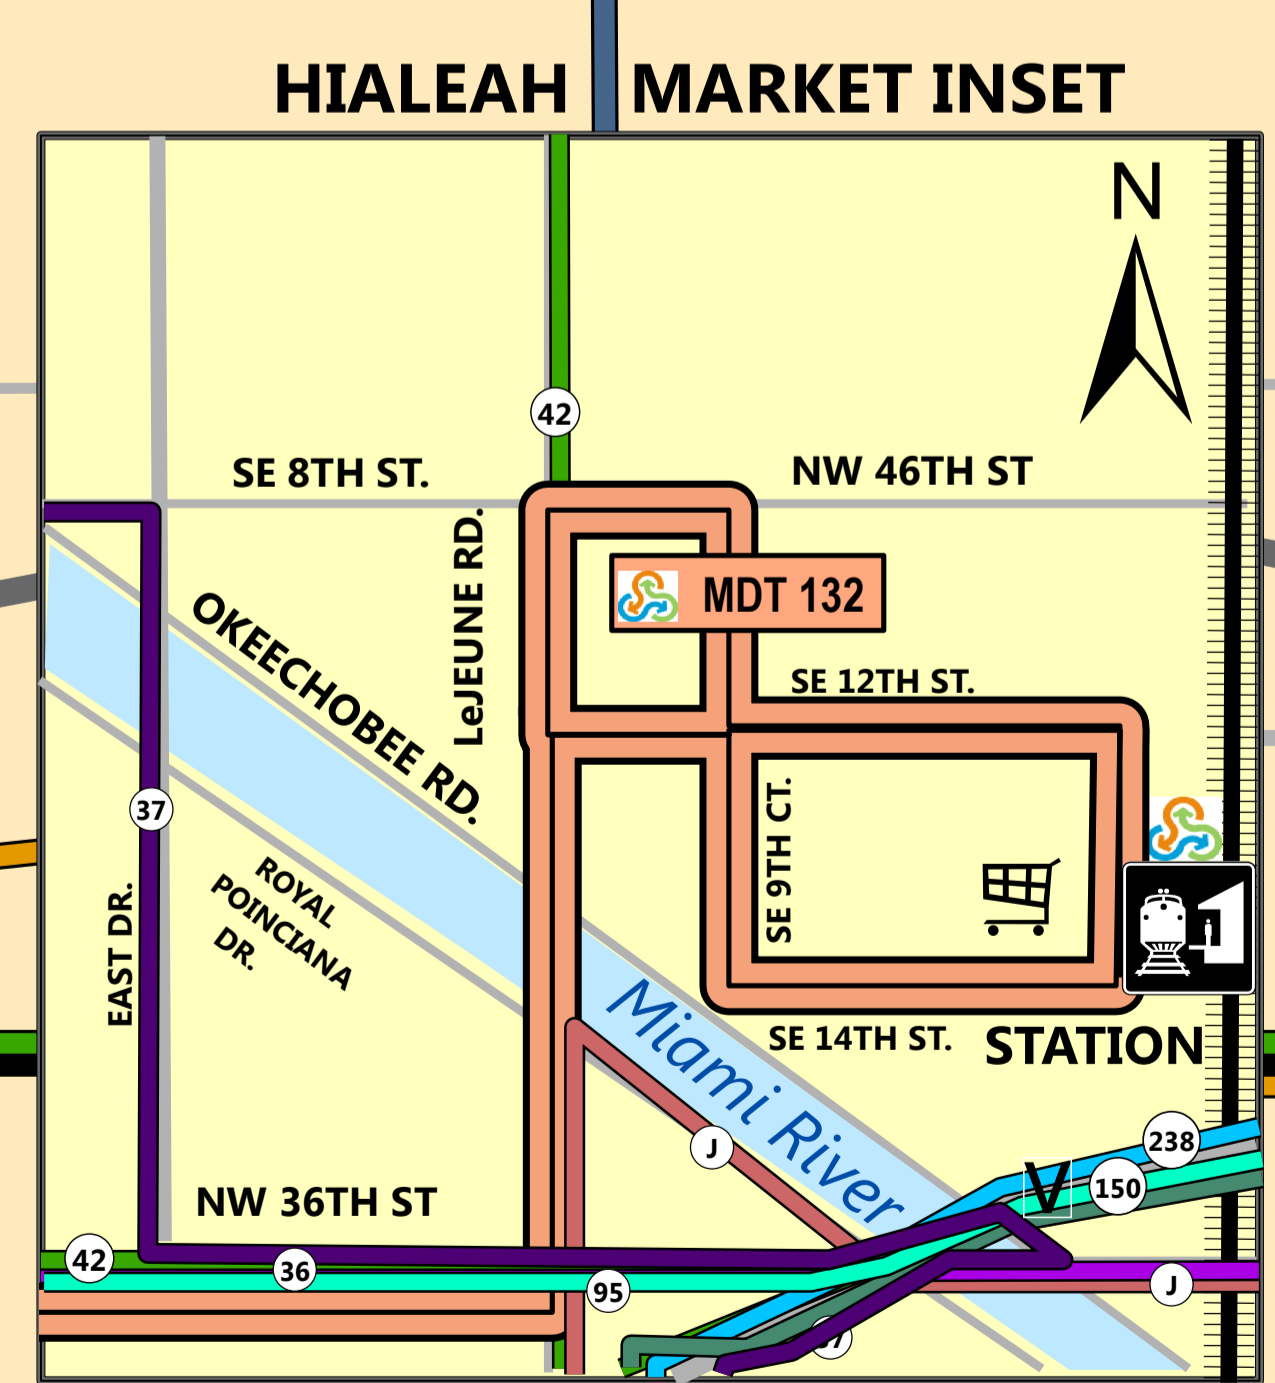

HIALEAH MARKET STATION AREA MAP

CONNECTING
TRANSIT
SERVICE:

Free
Tri-Rail
Shuttle:
MDT 132

EFFECTIVE: 4/20/2015

Doral Country Club
To Miami Police Dept.

To International Mall
To Dolphin Mall

LEGEND	
	TRI-RAIL ROUTE
	METROBUS
	METRORAIL
	MIA PEOPLE MOVER
	FREE SHUTTLE to Doral via 36TH ST.
	MDT METRORAIL
	METRORAIL STATION
	MDT BUS ROUTES
	MAJOR ROADS
	LODGING
	TRI-RAIL STATION
	TIMEPOINT (Shuttle Access Point)
	MEDICAL
	EDUCATIONAL
	SHOPPING
	INSTITUTIONAL

MAP NOT TO SCALE;
FOR INFORMATIONAL
PURPOSES ONLY

To FIU
To Dadeland Mall
To Jackson South Hospital
To Richmond Hts.
To Coconut Grove

To Miami Beach

To Morning-side Park

To Little Haiti

To Midtown Miami