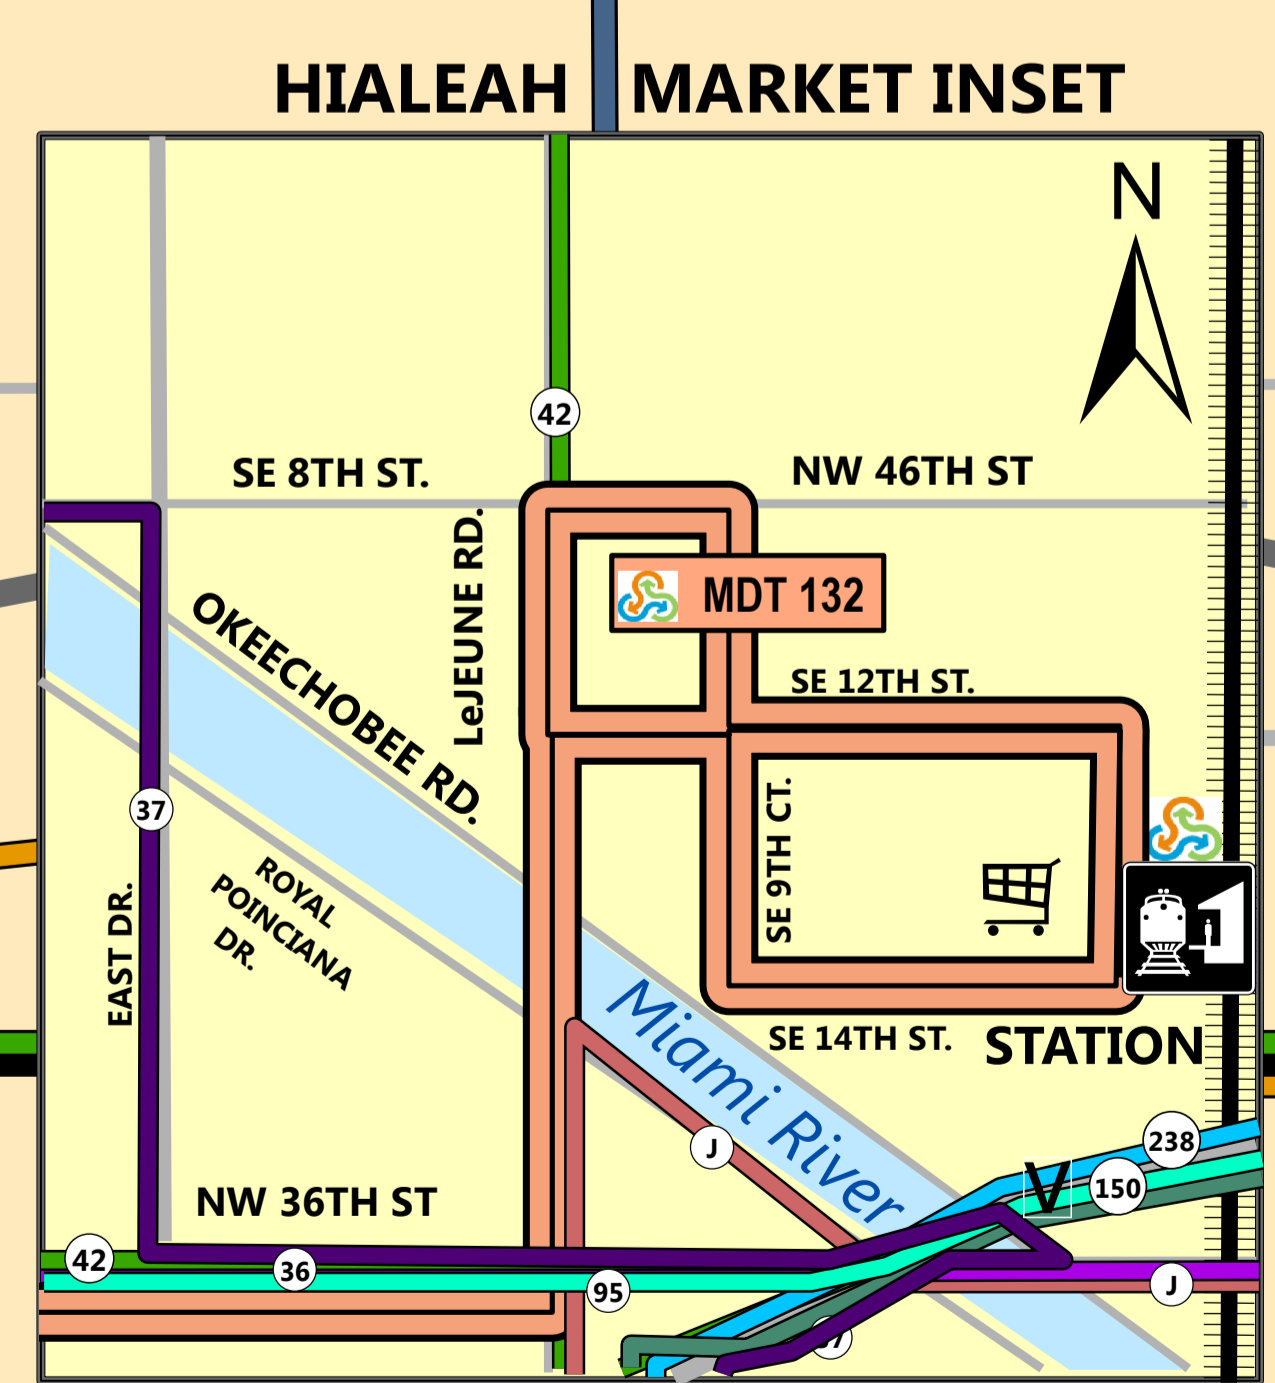

HIALEAH MARKET STATION AREA MAP

CONNECTING
TRANSIT
SERVICE:

Free
Tri-Rail
Shuttle:

EFFECTIVE: 4/20/2015

Doral Country Club
To Miami Police Dept.

To International Mall
To Dolphin Mall

To Fla. Int'l University
To Dadeland Mall
To Jackson South Hospital
To Richmond Hts.
To Coconut Grove

LEGEND

	TRI-RAIL ROUTE		MDT METRORAIL		TRI-RAIL STATION
	METROBUS		METRORAIL STATION		TIMEPOINT (Shuttle Access Point)
	METRORAIL		MDT BUS ROUTES		MEDICAL
	MIA PEOPLE MOVER		MAJOR ROADS		EDUCATIONAL
	FREE SHUTTLE to Doral via 36TH ST.		LODGING		SHOPPING
					INSTITUTIONAL

MAP NOT TO SCALE;
FOR INFORMATIONAL
PURPOSES ONLY