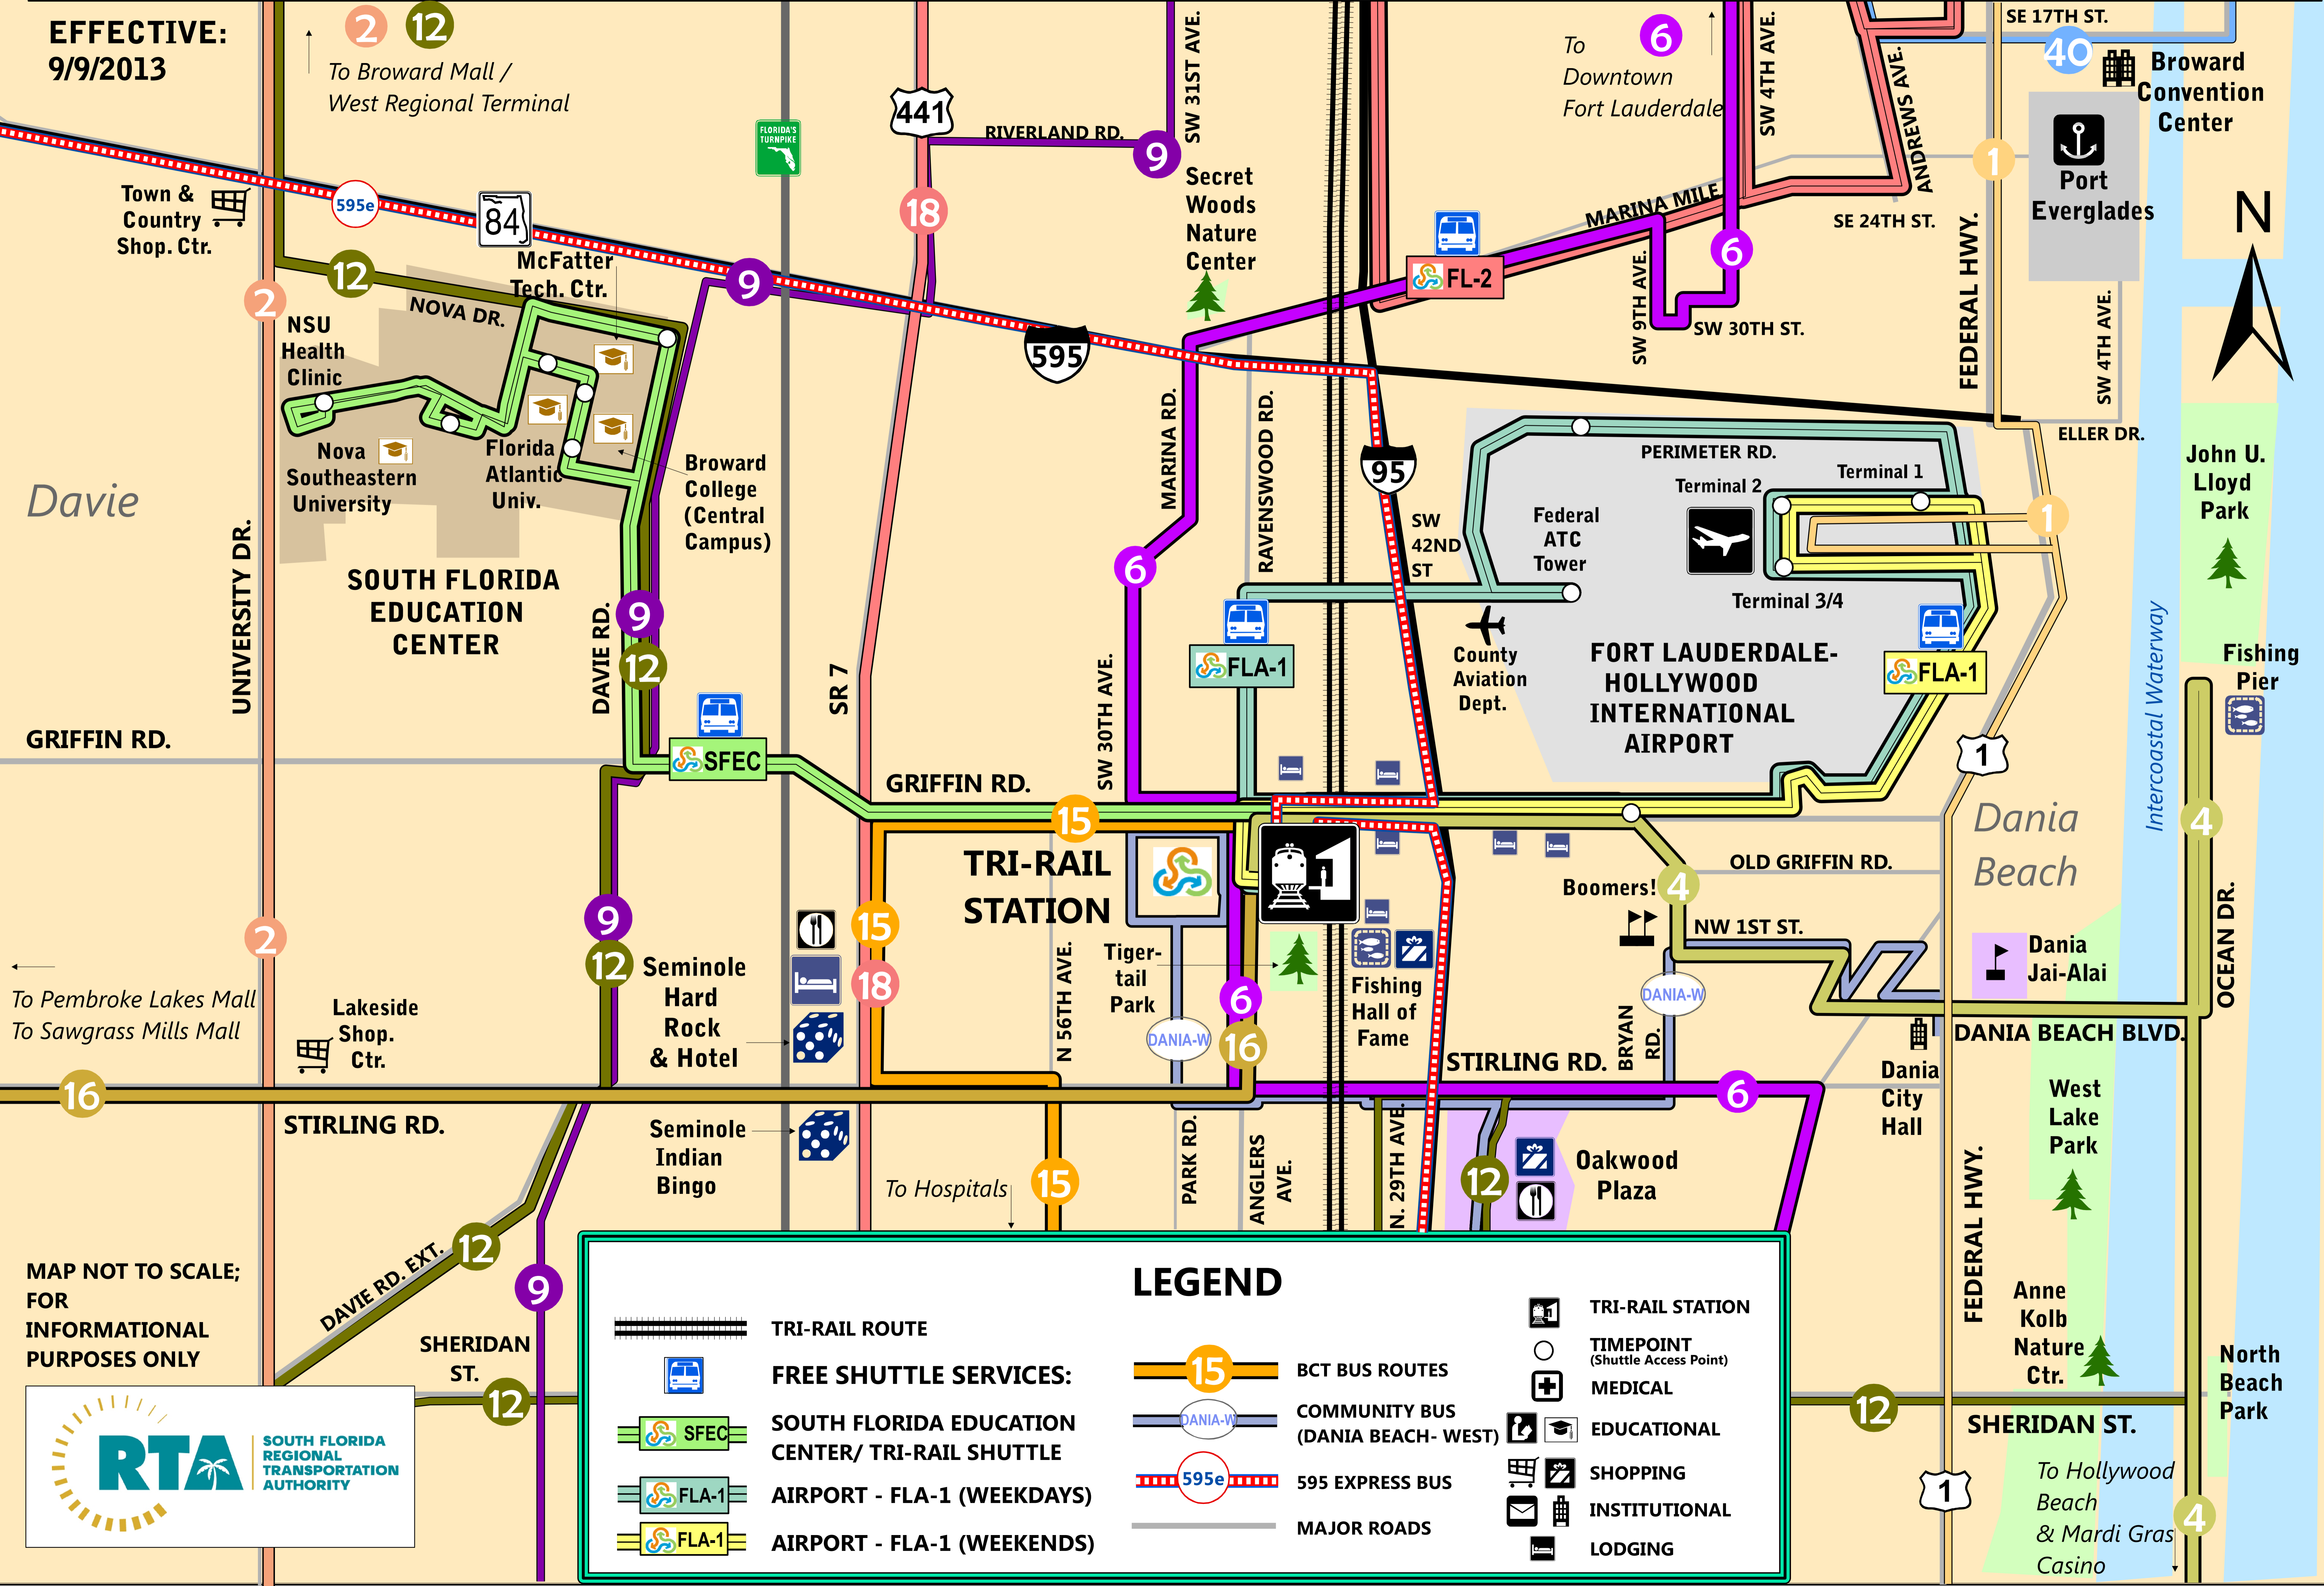

EFFECTIVE: 9/9/2013

2 **12**
To Broward Mall /
West Regional Terminal

Davie

Dania Beach

North Beach

LEGEND	
	TRI-RAIL ROUTE
	FREE SHUTTLE SERVICES:
	SOUTH FLORIDA EDUCATION CENTER/ TRI-RAIL SHUTTLE
	AIRPORT - FLA-1 (WEEKDAYS)
	AIRPORT - FLA-1 (WEEKENDS)
	BCT BUS ROUTES
	COMMUNITY BUS (DANIA BEACH- WEST)
	595 EXPRESS BUS
	MAJOR ROADS
	TRI-RAIL STATION
	TIMEPOINT (Shuttle Access Point)
	MEDICAL
	EDUCATIONAL
	SHOPPING
	INSTITUTIONAL
	LODGING

MAP NOT TO SCALE; FOR INFORMATIONAL PURPOSES ONLY