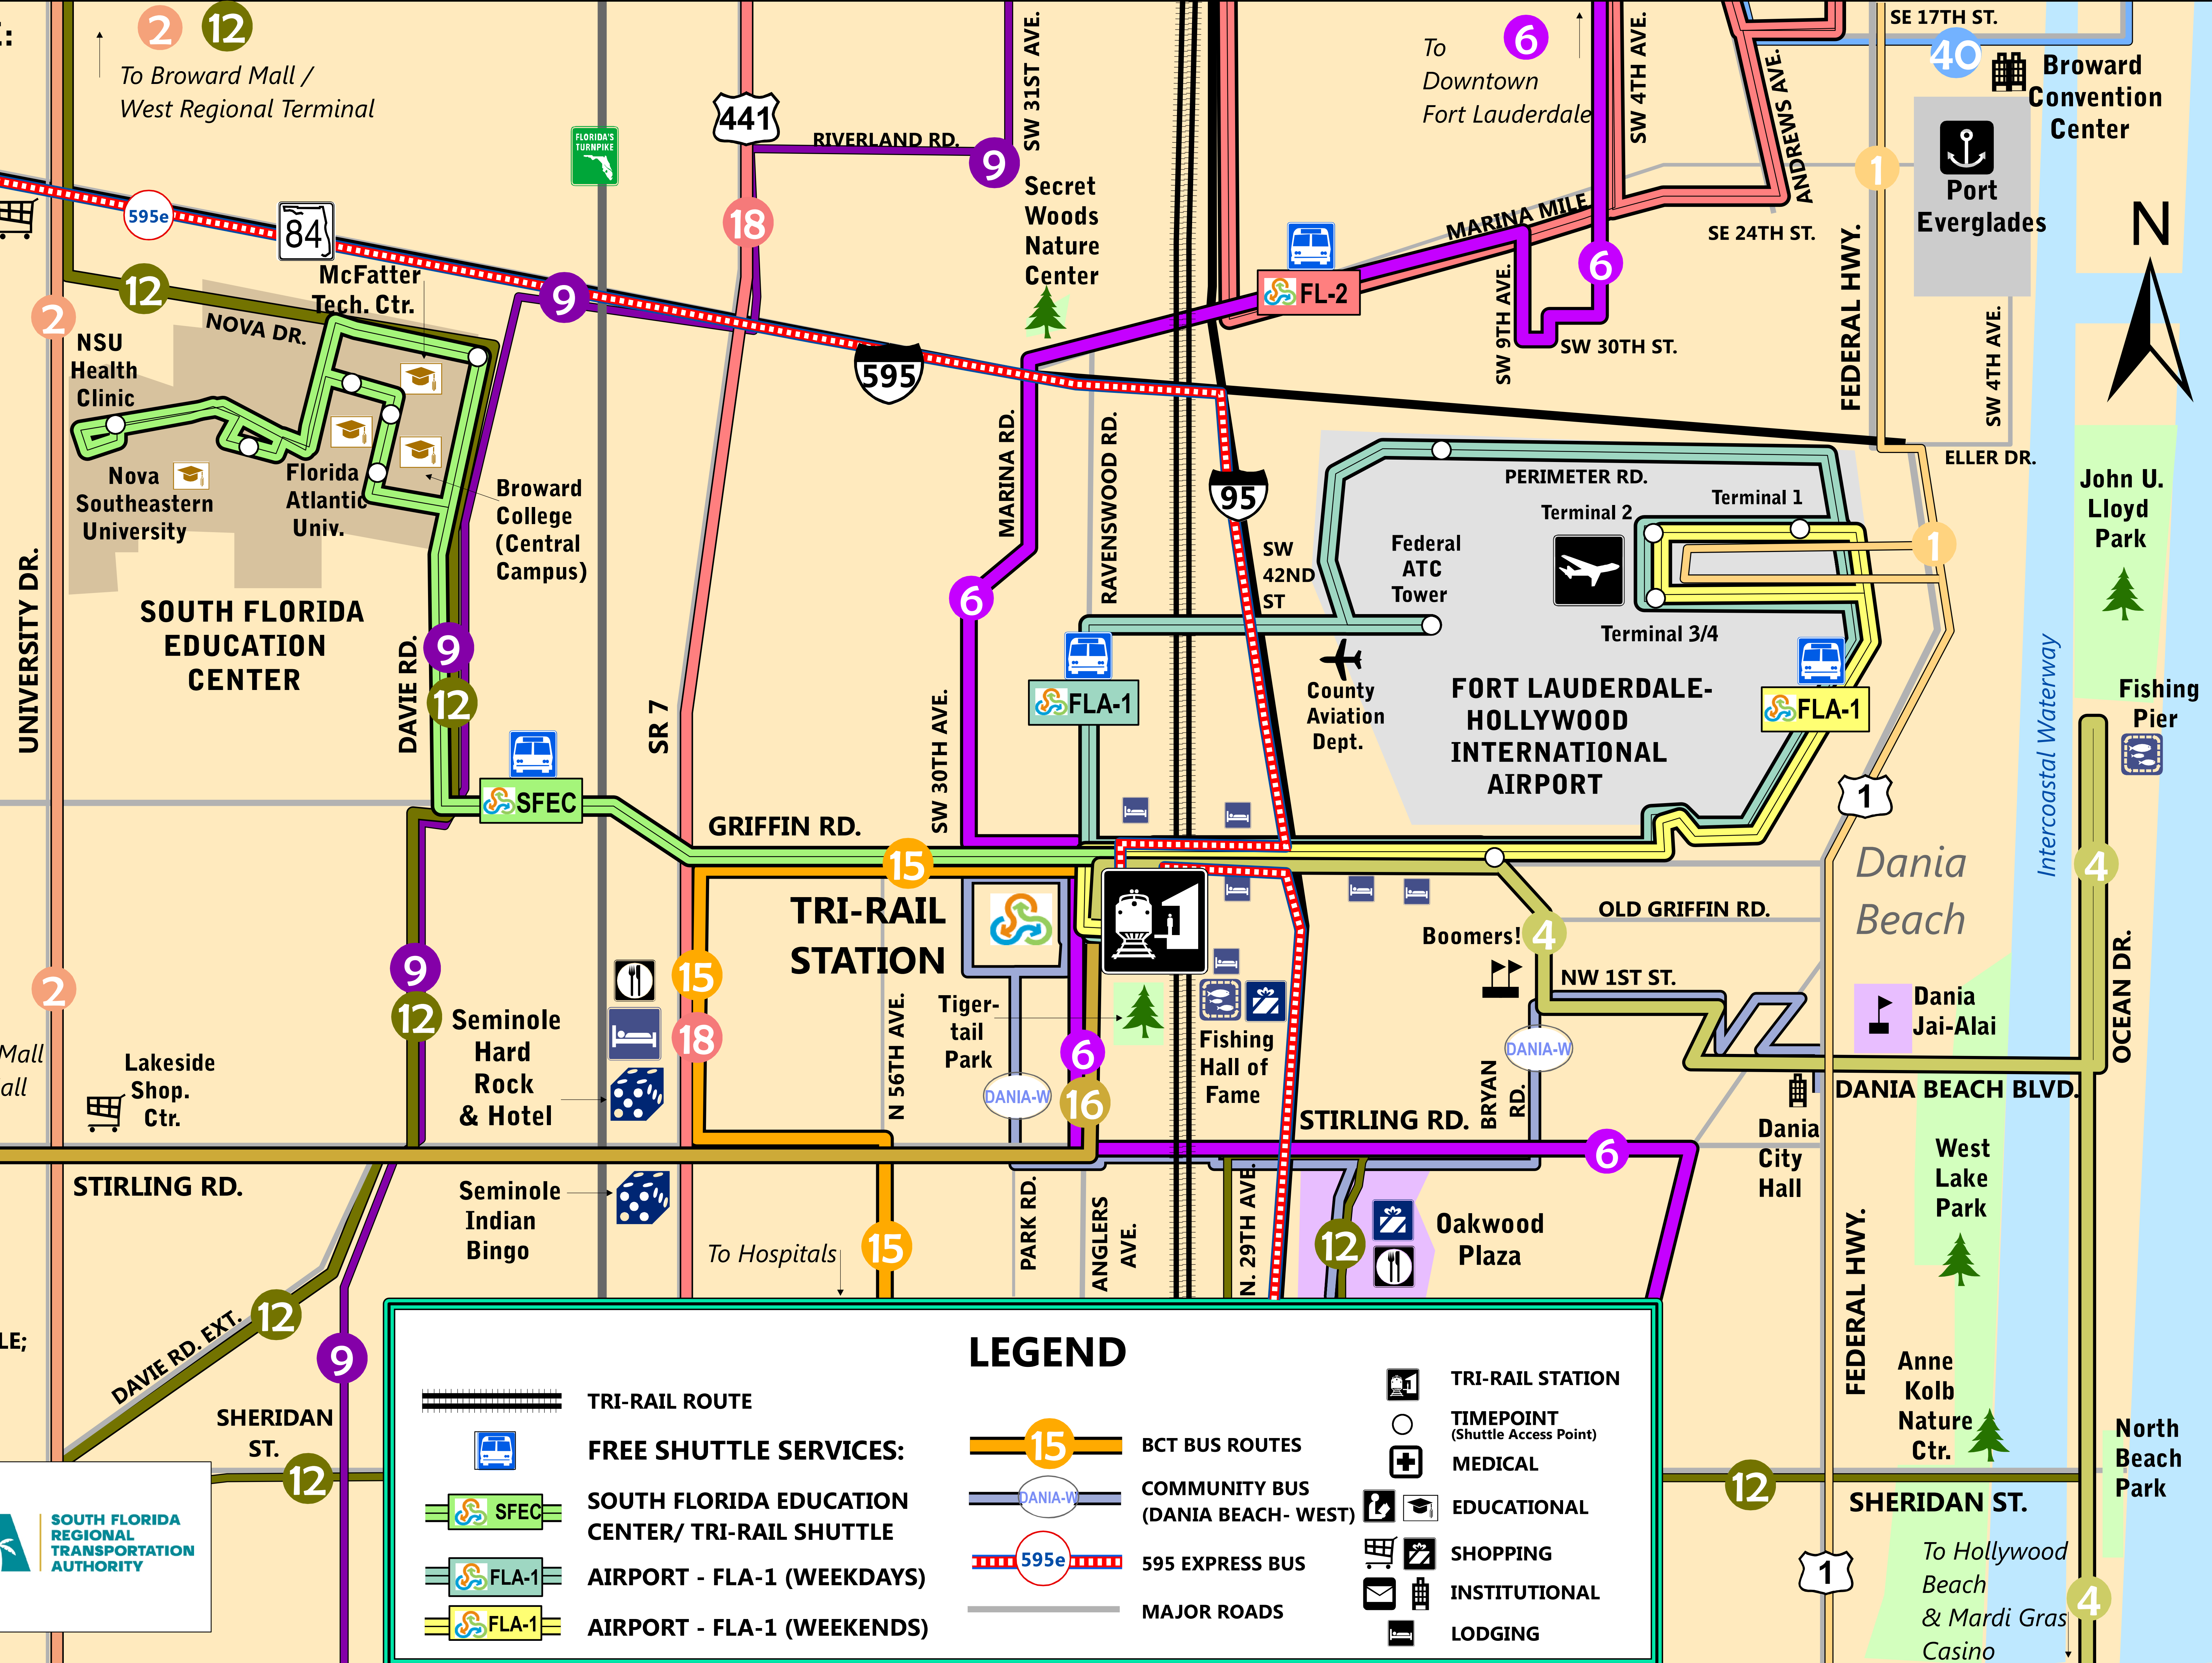

# FORT LAUDERDALE- HOLLYWOOD INTERNATIONAL AIRPORT STATION AT DANIA BEACH AREA MAP

CONNECTING TRANSIT SERVICE:

Free Tri-Rail Shuttles:

EFFECTIVE: 9/9/2013

To Broward Mall / West Regional Terminal

To Downtown Fort Lauderdale

Town & Country Shop. Ctr.

Davie

Griffin Rd.

To Pembroke Lakes Mall To Sawgrass Mills Mall

MAP NOT TO SCALE; FOR INFORMATIONAL PURPOSES ONLY

### LEGEND

	TRI-RAIL ROUTE		TRI-RAIL STATION
	FREE SHUTTLE SERVICES:		TIMEPOINT (Shuttle Access Point)
	SOUTH FLORIDA EDUCATION CENTER/ TRI-RAIL SHUTTLE		MEDICAL
	AIRPORT - FLA-1 (WEEKDAYS)		EDUCATIONAL
	AIRPORT - FLA-1 (WEEKENDS)		SHOPPING
	BCT BUS ROUTES		INSTITUTIONAL
	COMMUNITY BUS (DANIA BEACH- WEST)		LODGING
	595 EXPRESS BUS		
	MAJOR ROADS		