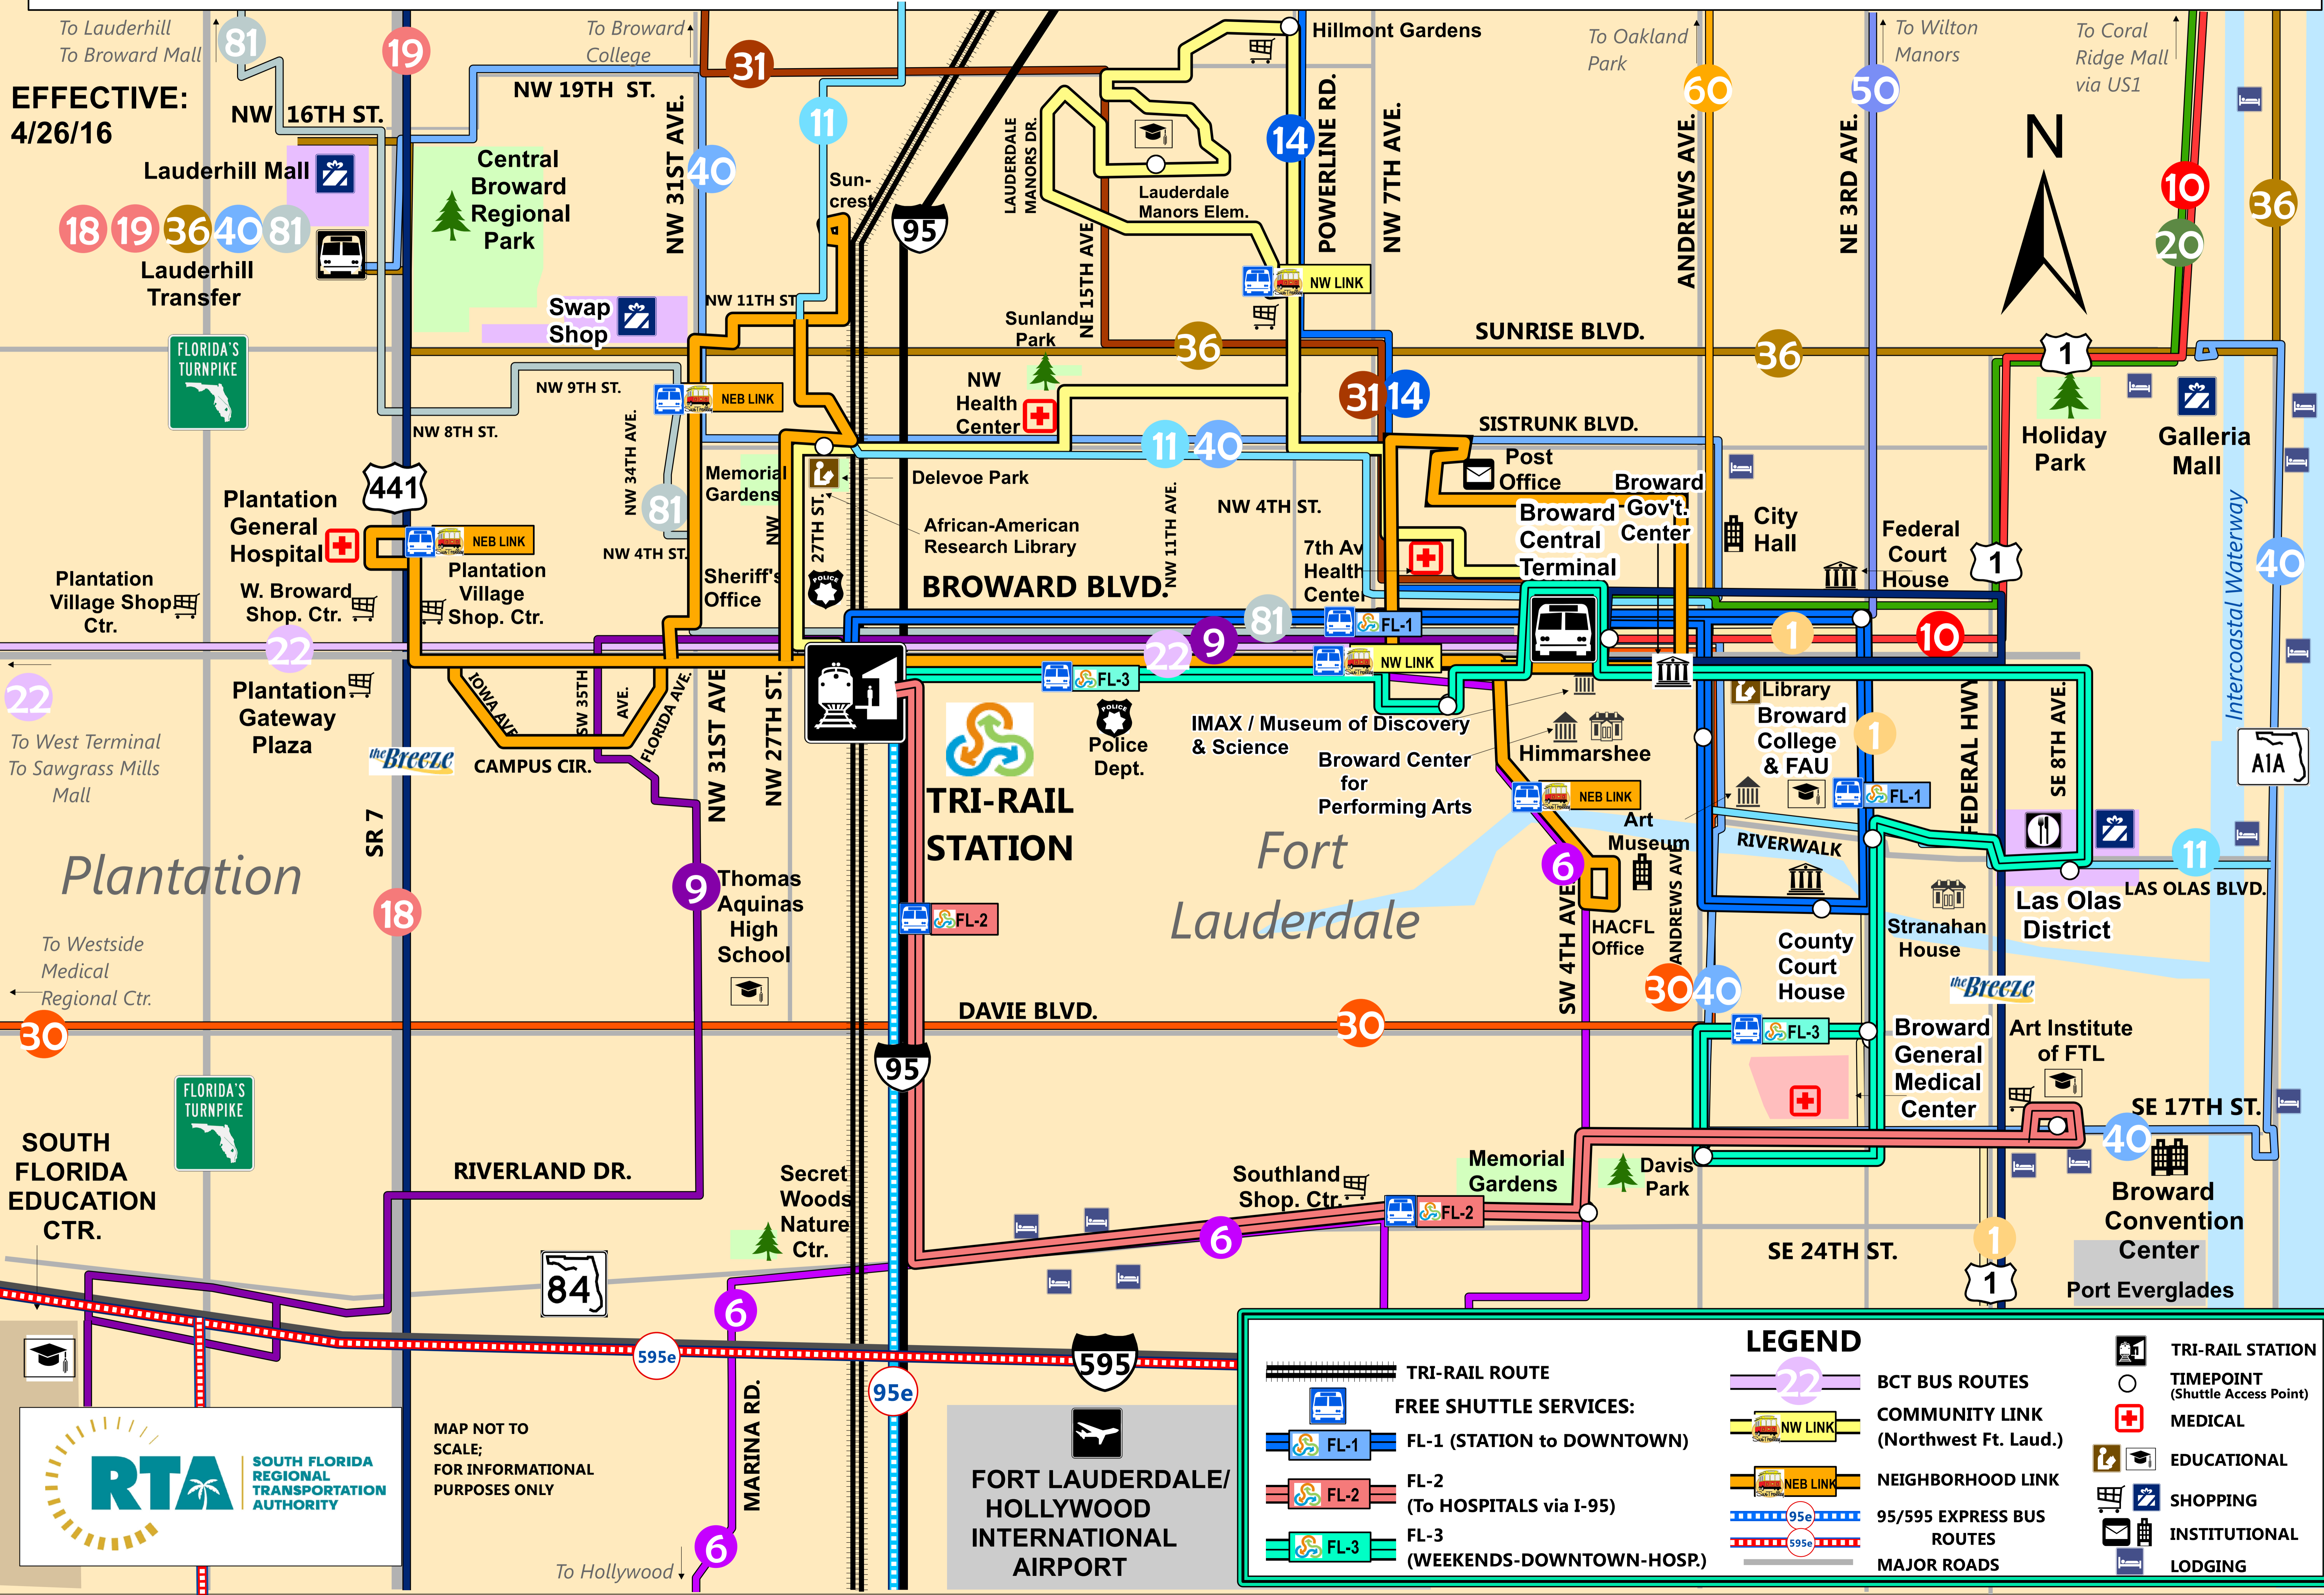

EFFECTIVE: 4/26/16

MAP NOT TO SCALE; FOR INFORMATIONAL PURPOSES ONLY

FORT LAUDERDALE/HOLLYWOOD INTERNATIONAL AIRPORT

LEGEND

TRI-RAIL ROUTE	BCT BUS ROUTES	TRI-RAIL STATION
FREE SHUTTLE SERVICES:	COMMUNITY LINK (Northwest Ft. Laud.)	TIMEPOINT (Shuttle Access Point)
FL-1 (STATION to DOWNTOWN)	NEIGHBORHOOD LINK	MEDICAL
FL-2 (To HOSPITALS via I-95)	95/595 EXPRESS BUS ROUTES	EDUCATIONAL
FL-3 (WEEKENDS-DOWNTOWN-HOSP.)	MAJOR ROADS	SHOPPING
		INSTITUTIONAL
		LODGING