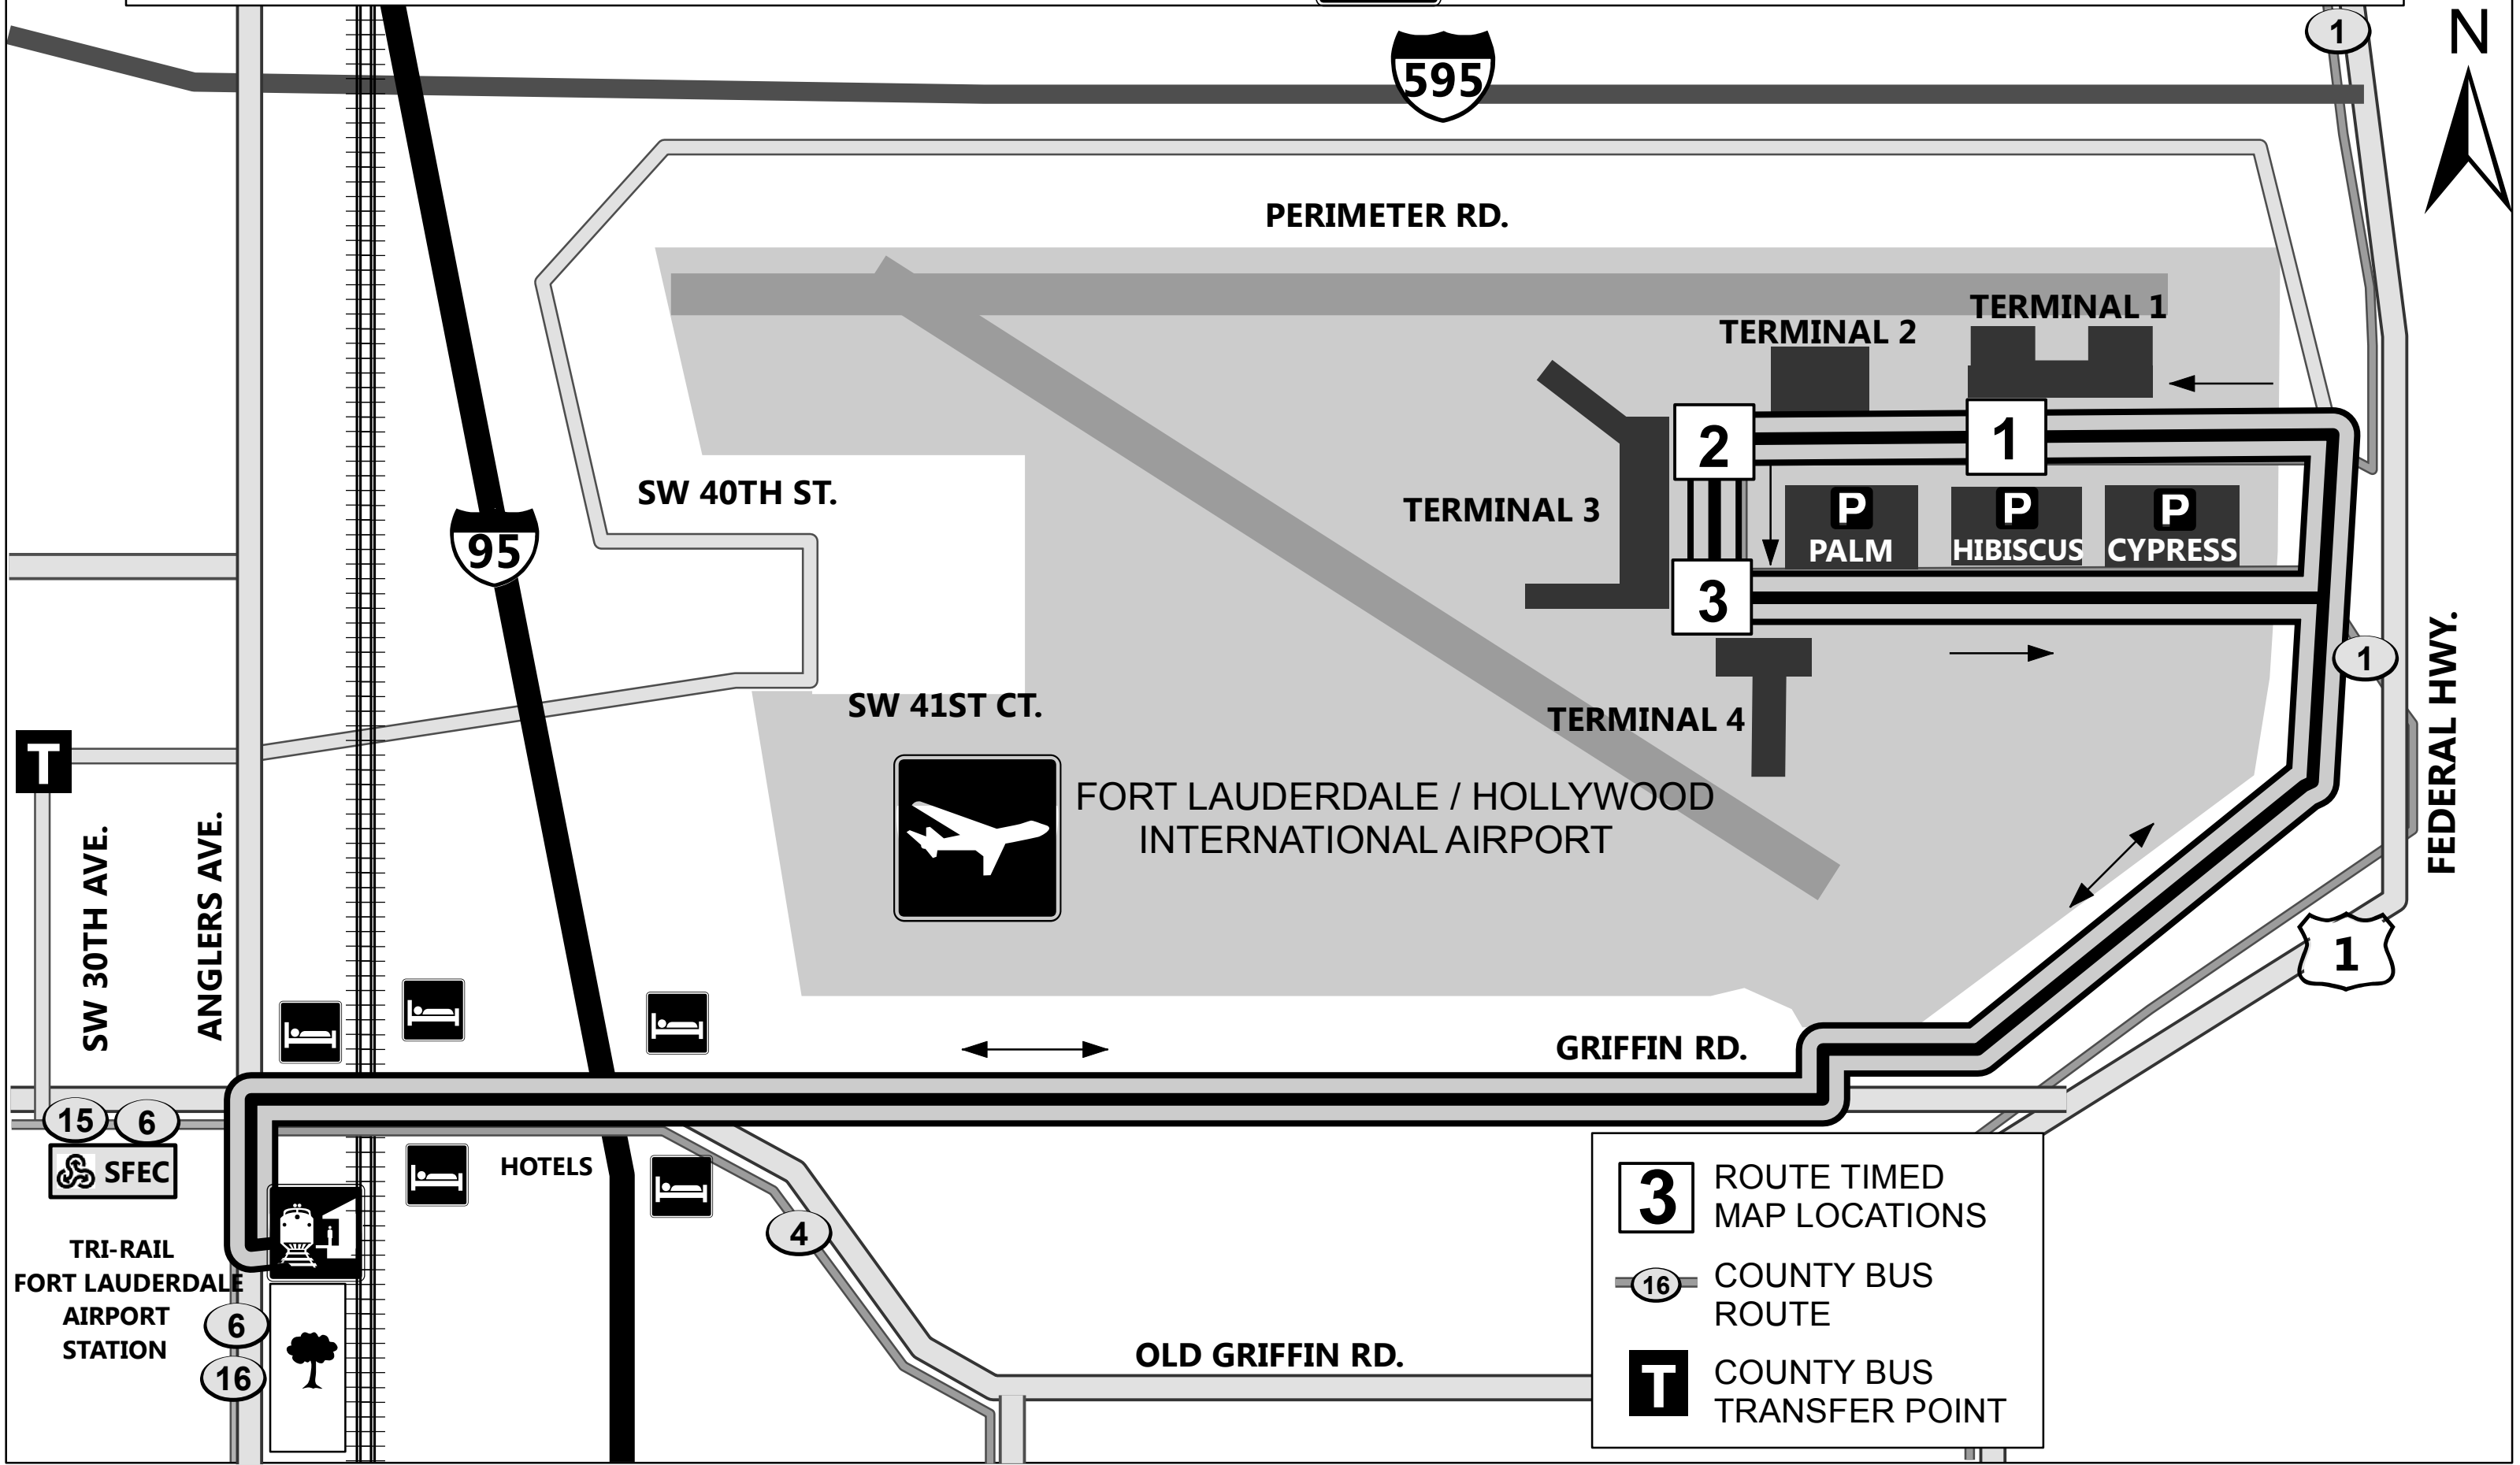

FORT LAUDERDALE / HOLLYWOOD  
INTERNATIONAL AIRPORT STATION AT DANIA BEACH

FLA-1 SHUTTLE ROUTE MAP  
FLL Airport Shuttle (Weekends-Holidays)

- 3** ROUTE TIMED MAP LOCATIONS
- 15** **6** COUNTY BUS ROUTE
- T** COUNTY BUS TRANSFER POINT

SW 30TH AVE.  
ANGLERS AVE.  
15 6  
SFEC  
TRI-RAIL  
FORT LAUDERDALE  
AIRPORT  
STATION  
6  
16

HOTELS  
4

OLD GRIFFIN RD.

FEDERAL HWY.  
1