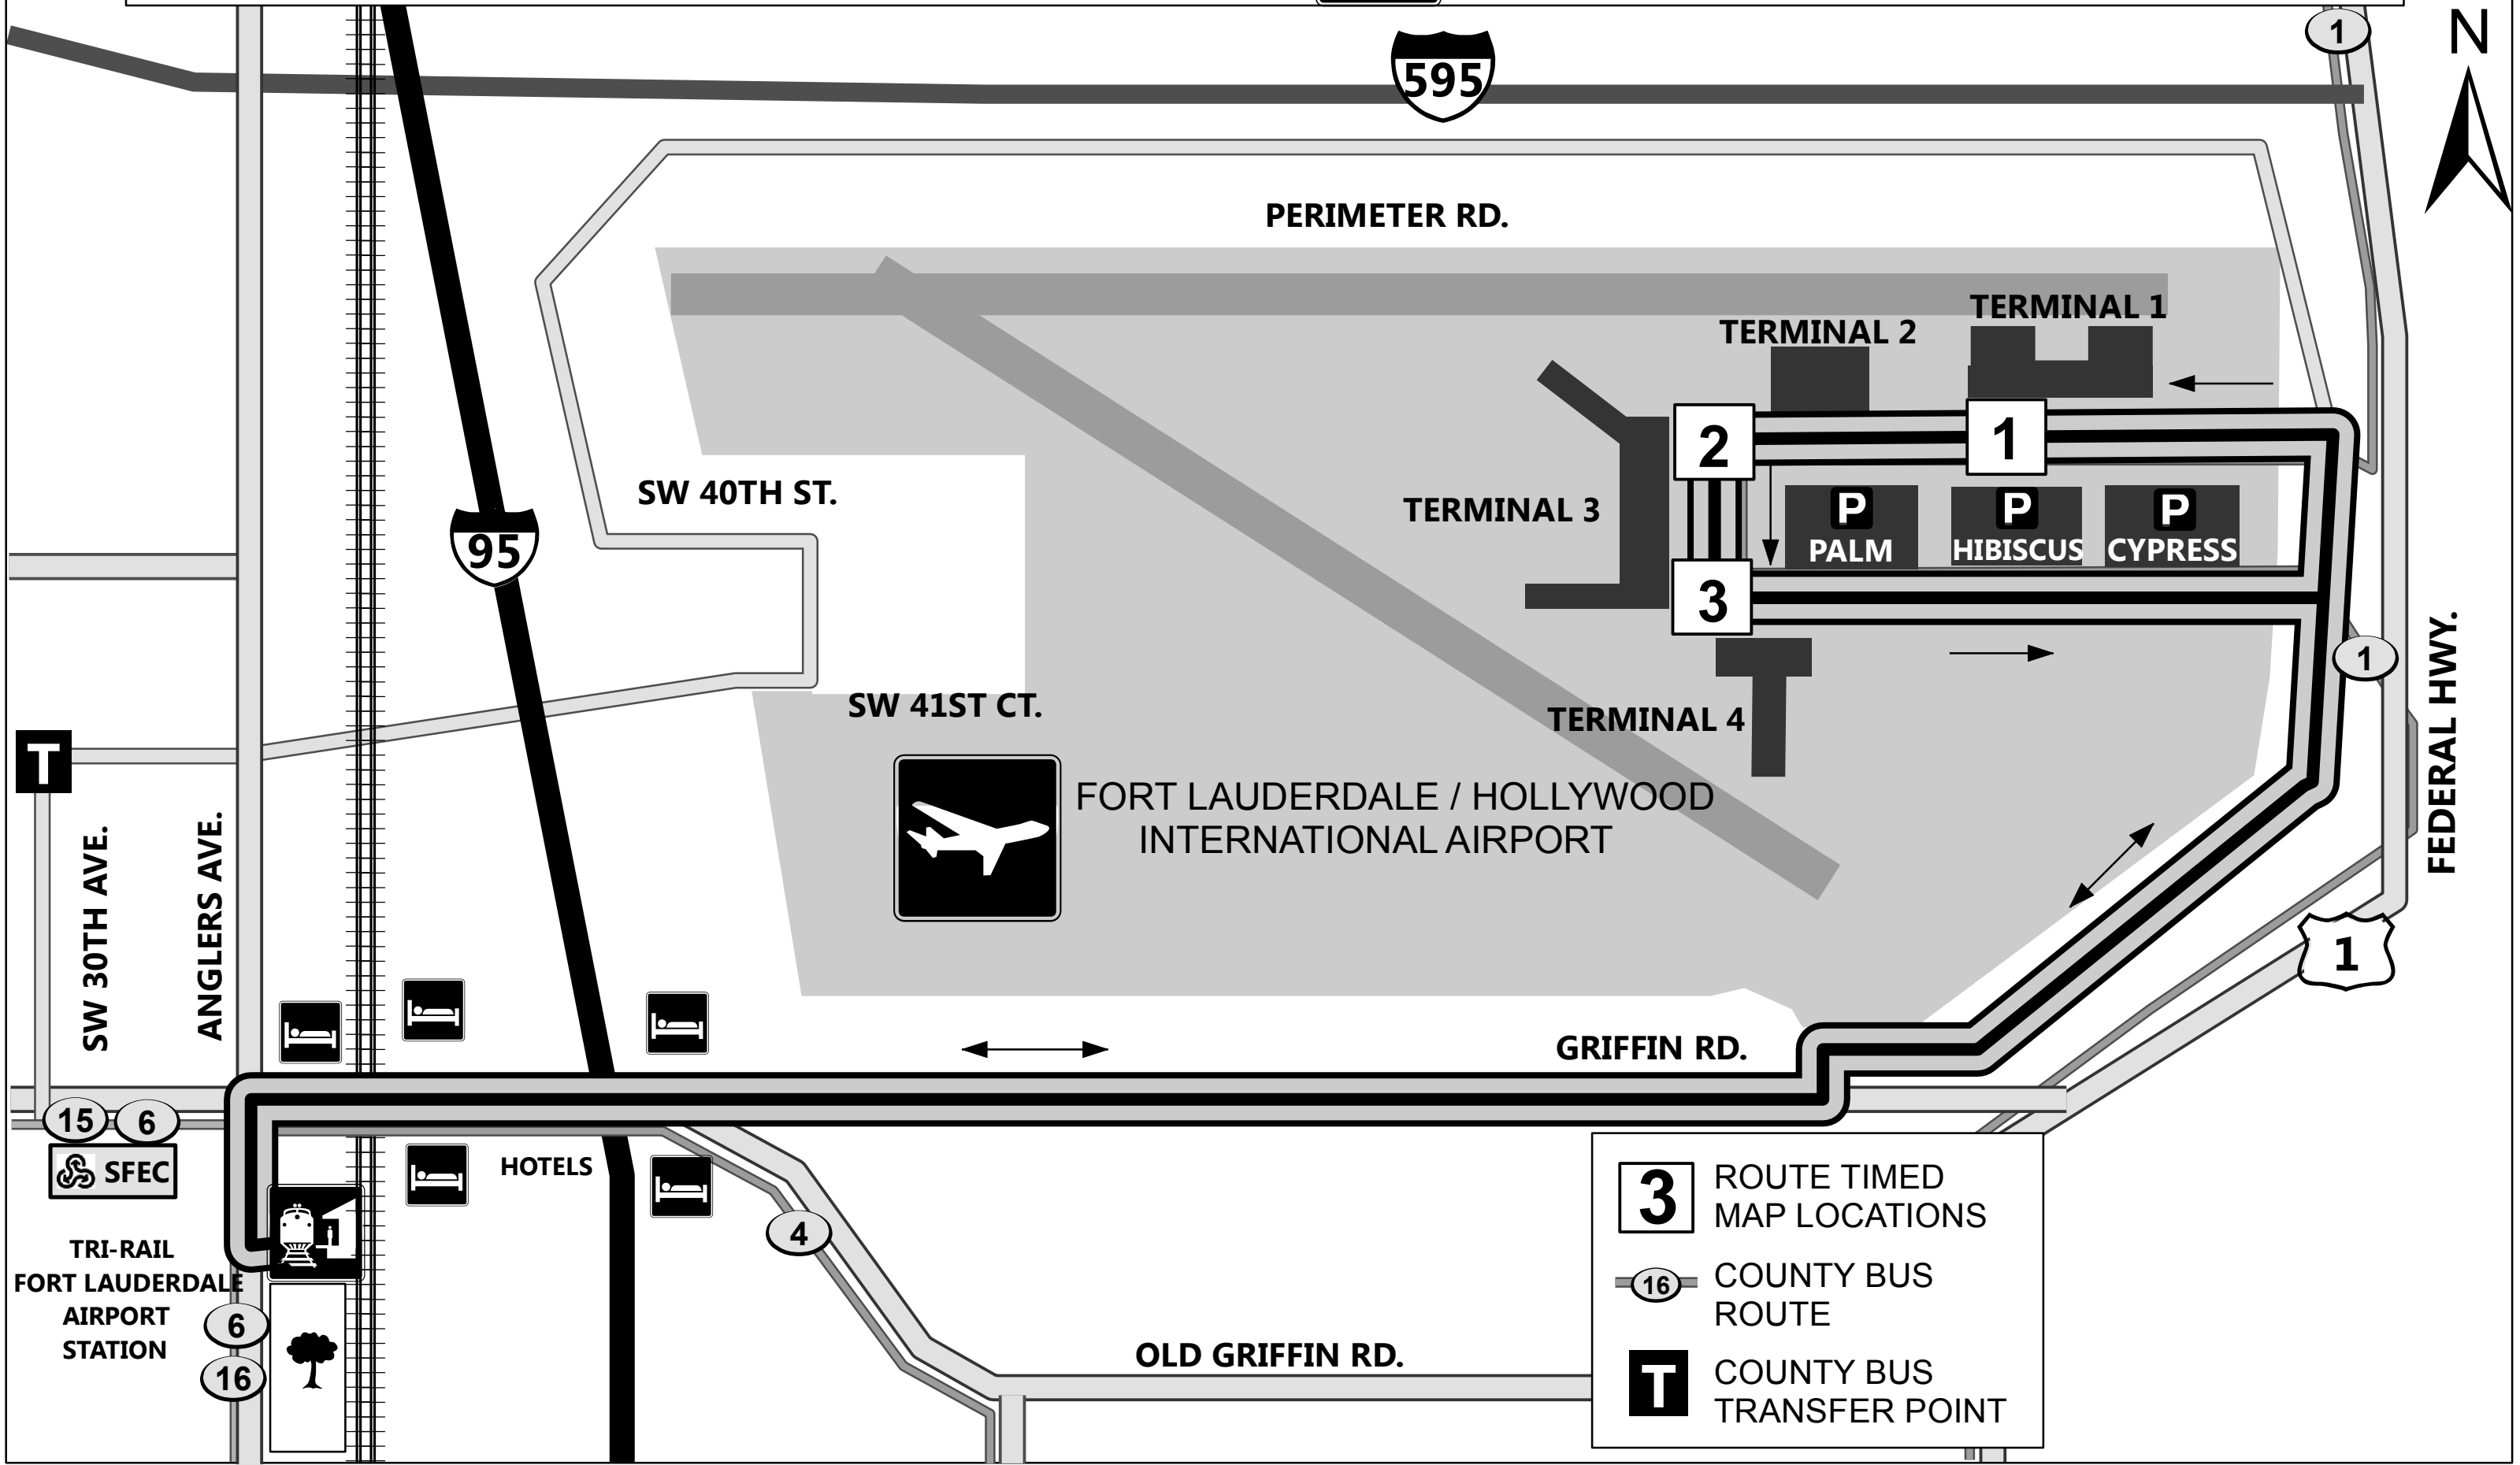

FORT LAUDERDALE / HOLLYWOOD  
INTERNATIONAL AIRPORT STATION AT DANIA BEACH

FLA-1 SHUTTLE ROUTE MAP  
FLL Airport Shuttle (Weekends-Holidays)

- 3** ROUTE TIMED MAP LOCATIONS
- 16** COUNTY BUS ROUTE
- T** COUNTY BUS TRANSFER POINT

SW 30TH AVE.  
ANGLERS AVE.  
15 6  
SFEC  
TRI-RAIL  
FORT LAUDERDALE  
AIRPORT  
STATION  
6  
16

HOTELS

FEDERAL HWY.