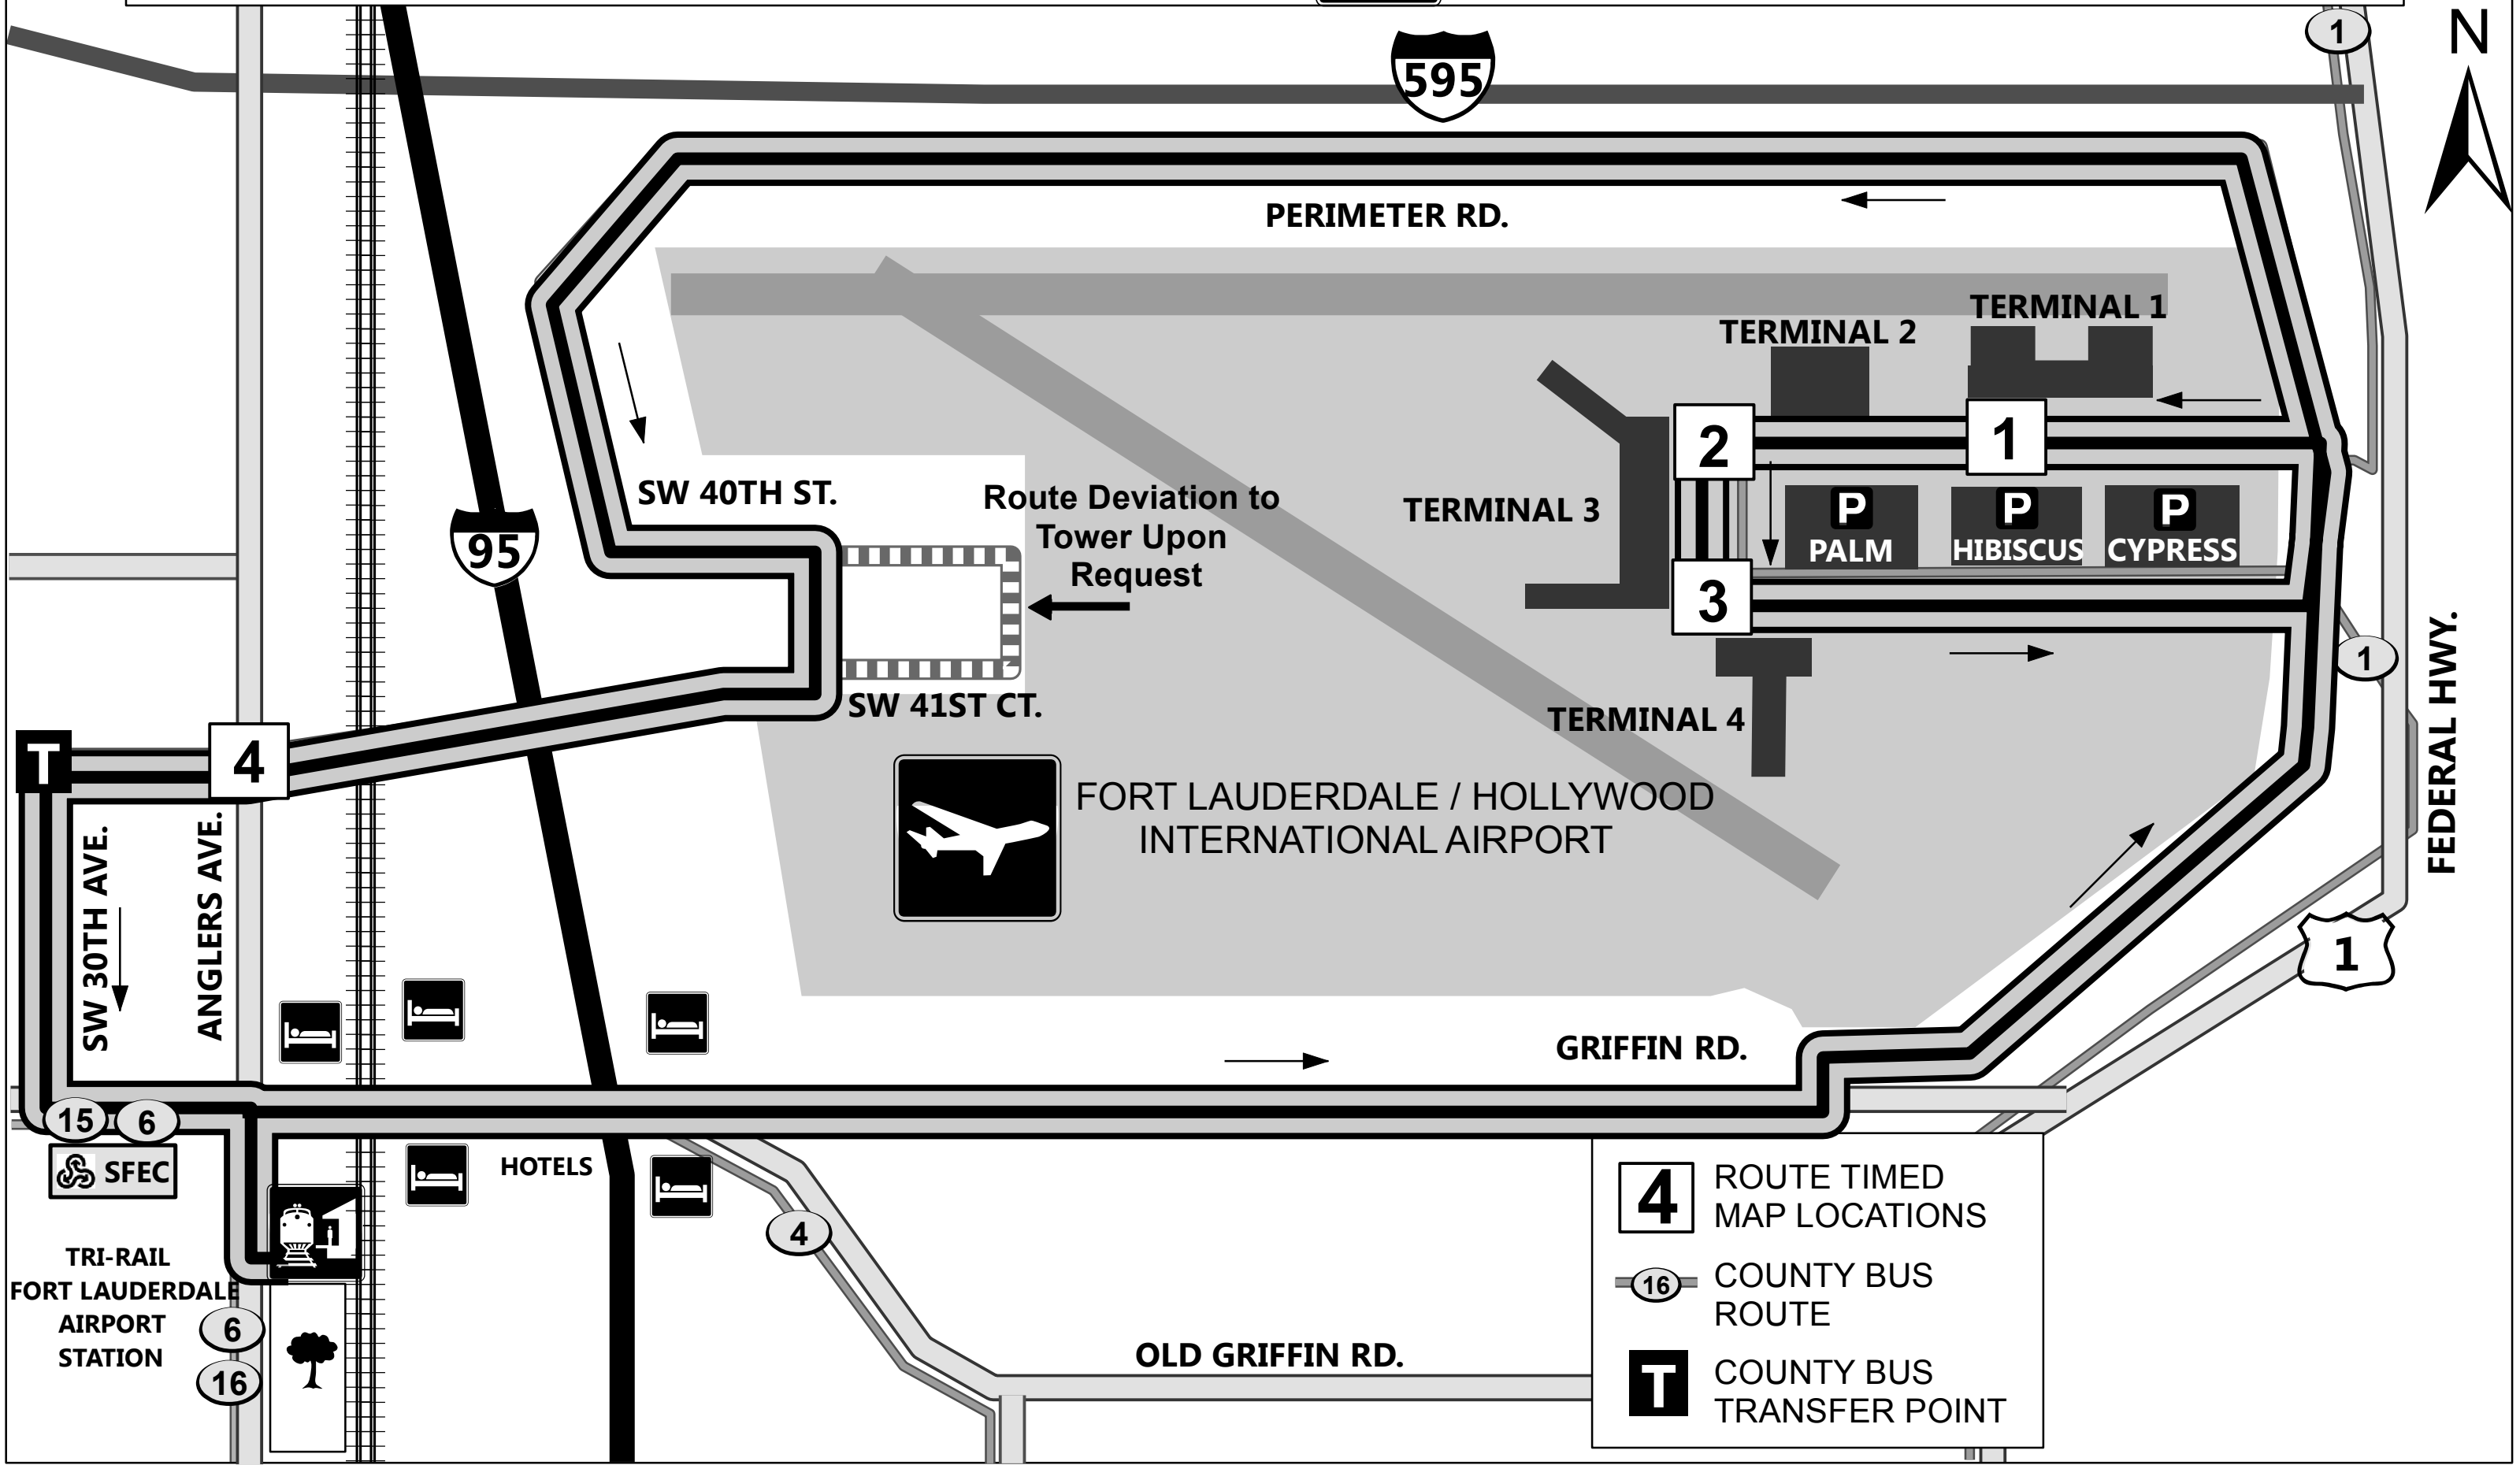

FORT LAUDERDALE / HOLLYWOOD
INTERNATIONAL AIRPORT STATION AT DANIA BEACH

FLA-1 SHUTTLE ROUTE MAP

FLL Airport Shuttle (Weekday)

- 4** ROUTE TIMED MAP LOCATIONS
- 16** COUNTY BUS ROUTE
- T** COUNTY BUS TRANSFER POINT

SW 30TH AVE.
ANGLERS AVE.
HOTELS
TRI-RAIL FORT LAUDERDALE AIRPORT STATION
SFECS