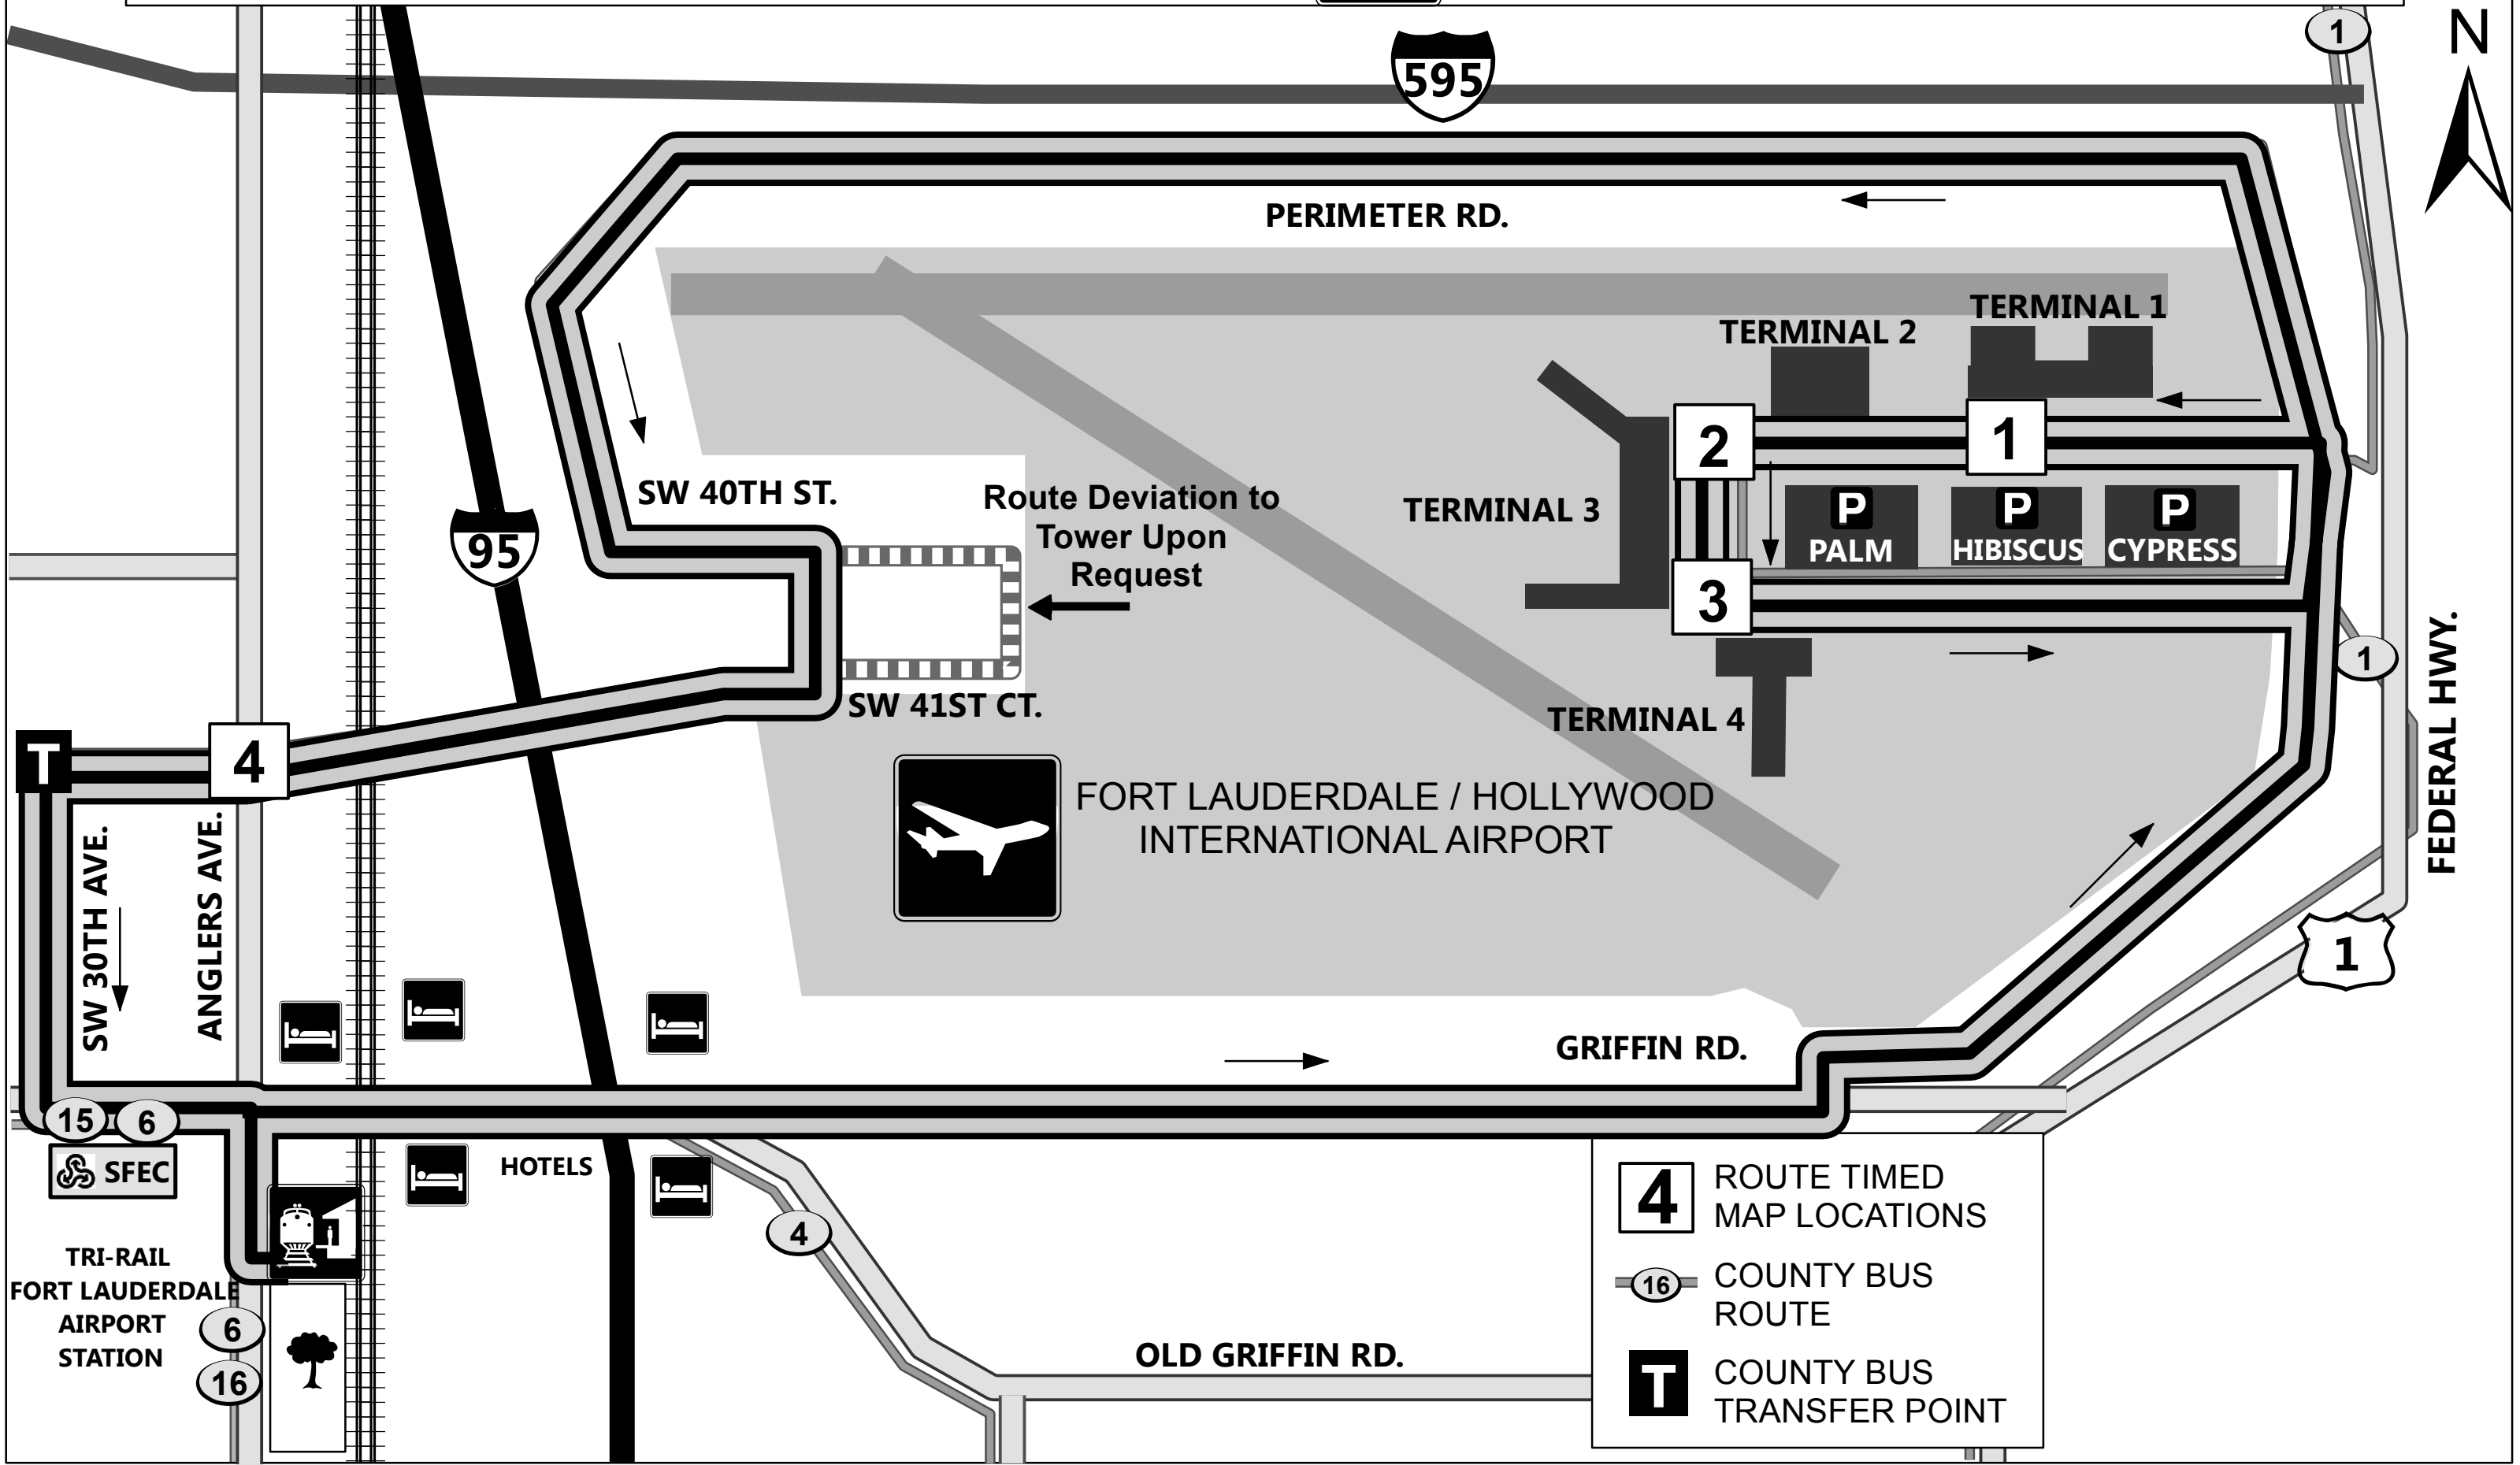

FORT LAUDERDALE / HOLLYWOOD  
INTERNATIONAL AIRPORT STATION AT DANIA BEACH

# FLA-1 SHUTTLE ROUTE MAP

FLL Airport Shuttle (Weekday)

- 4** ROUTE TIMED MAP LOCATIONS
- 16** COUNTY BUS ROUTE
- T** COUNTY BUS TRANSFER POINT

SW 30TH AVE.  
ANGLERS AVE.  
HOTELS  
TRI-RAIL FORT LAUDERDALE AIRPORT STATION  
6  
16

FEDERAL HWY.

FORT LAUDERDALE / HOLLYWOOD INTERNATIONAL AIRPORT

Route Deviation to Tower Upon Request

PALM HIBISCUS CYPRESS

PERIMETER RD.

GRIFFIN RD.

OLD GRIFFIN RD.

95

TERMINAL 4

HOTELS

TRI-RAIL FORT LAUDERDALE AIRPORT STATION