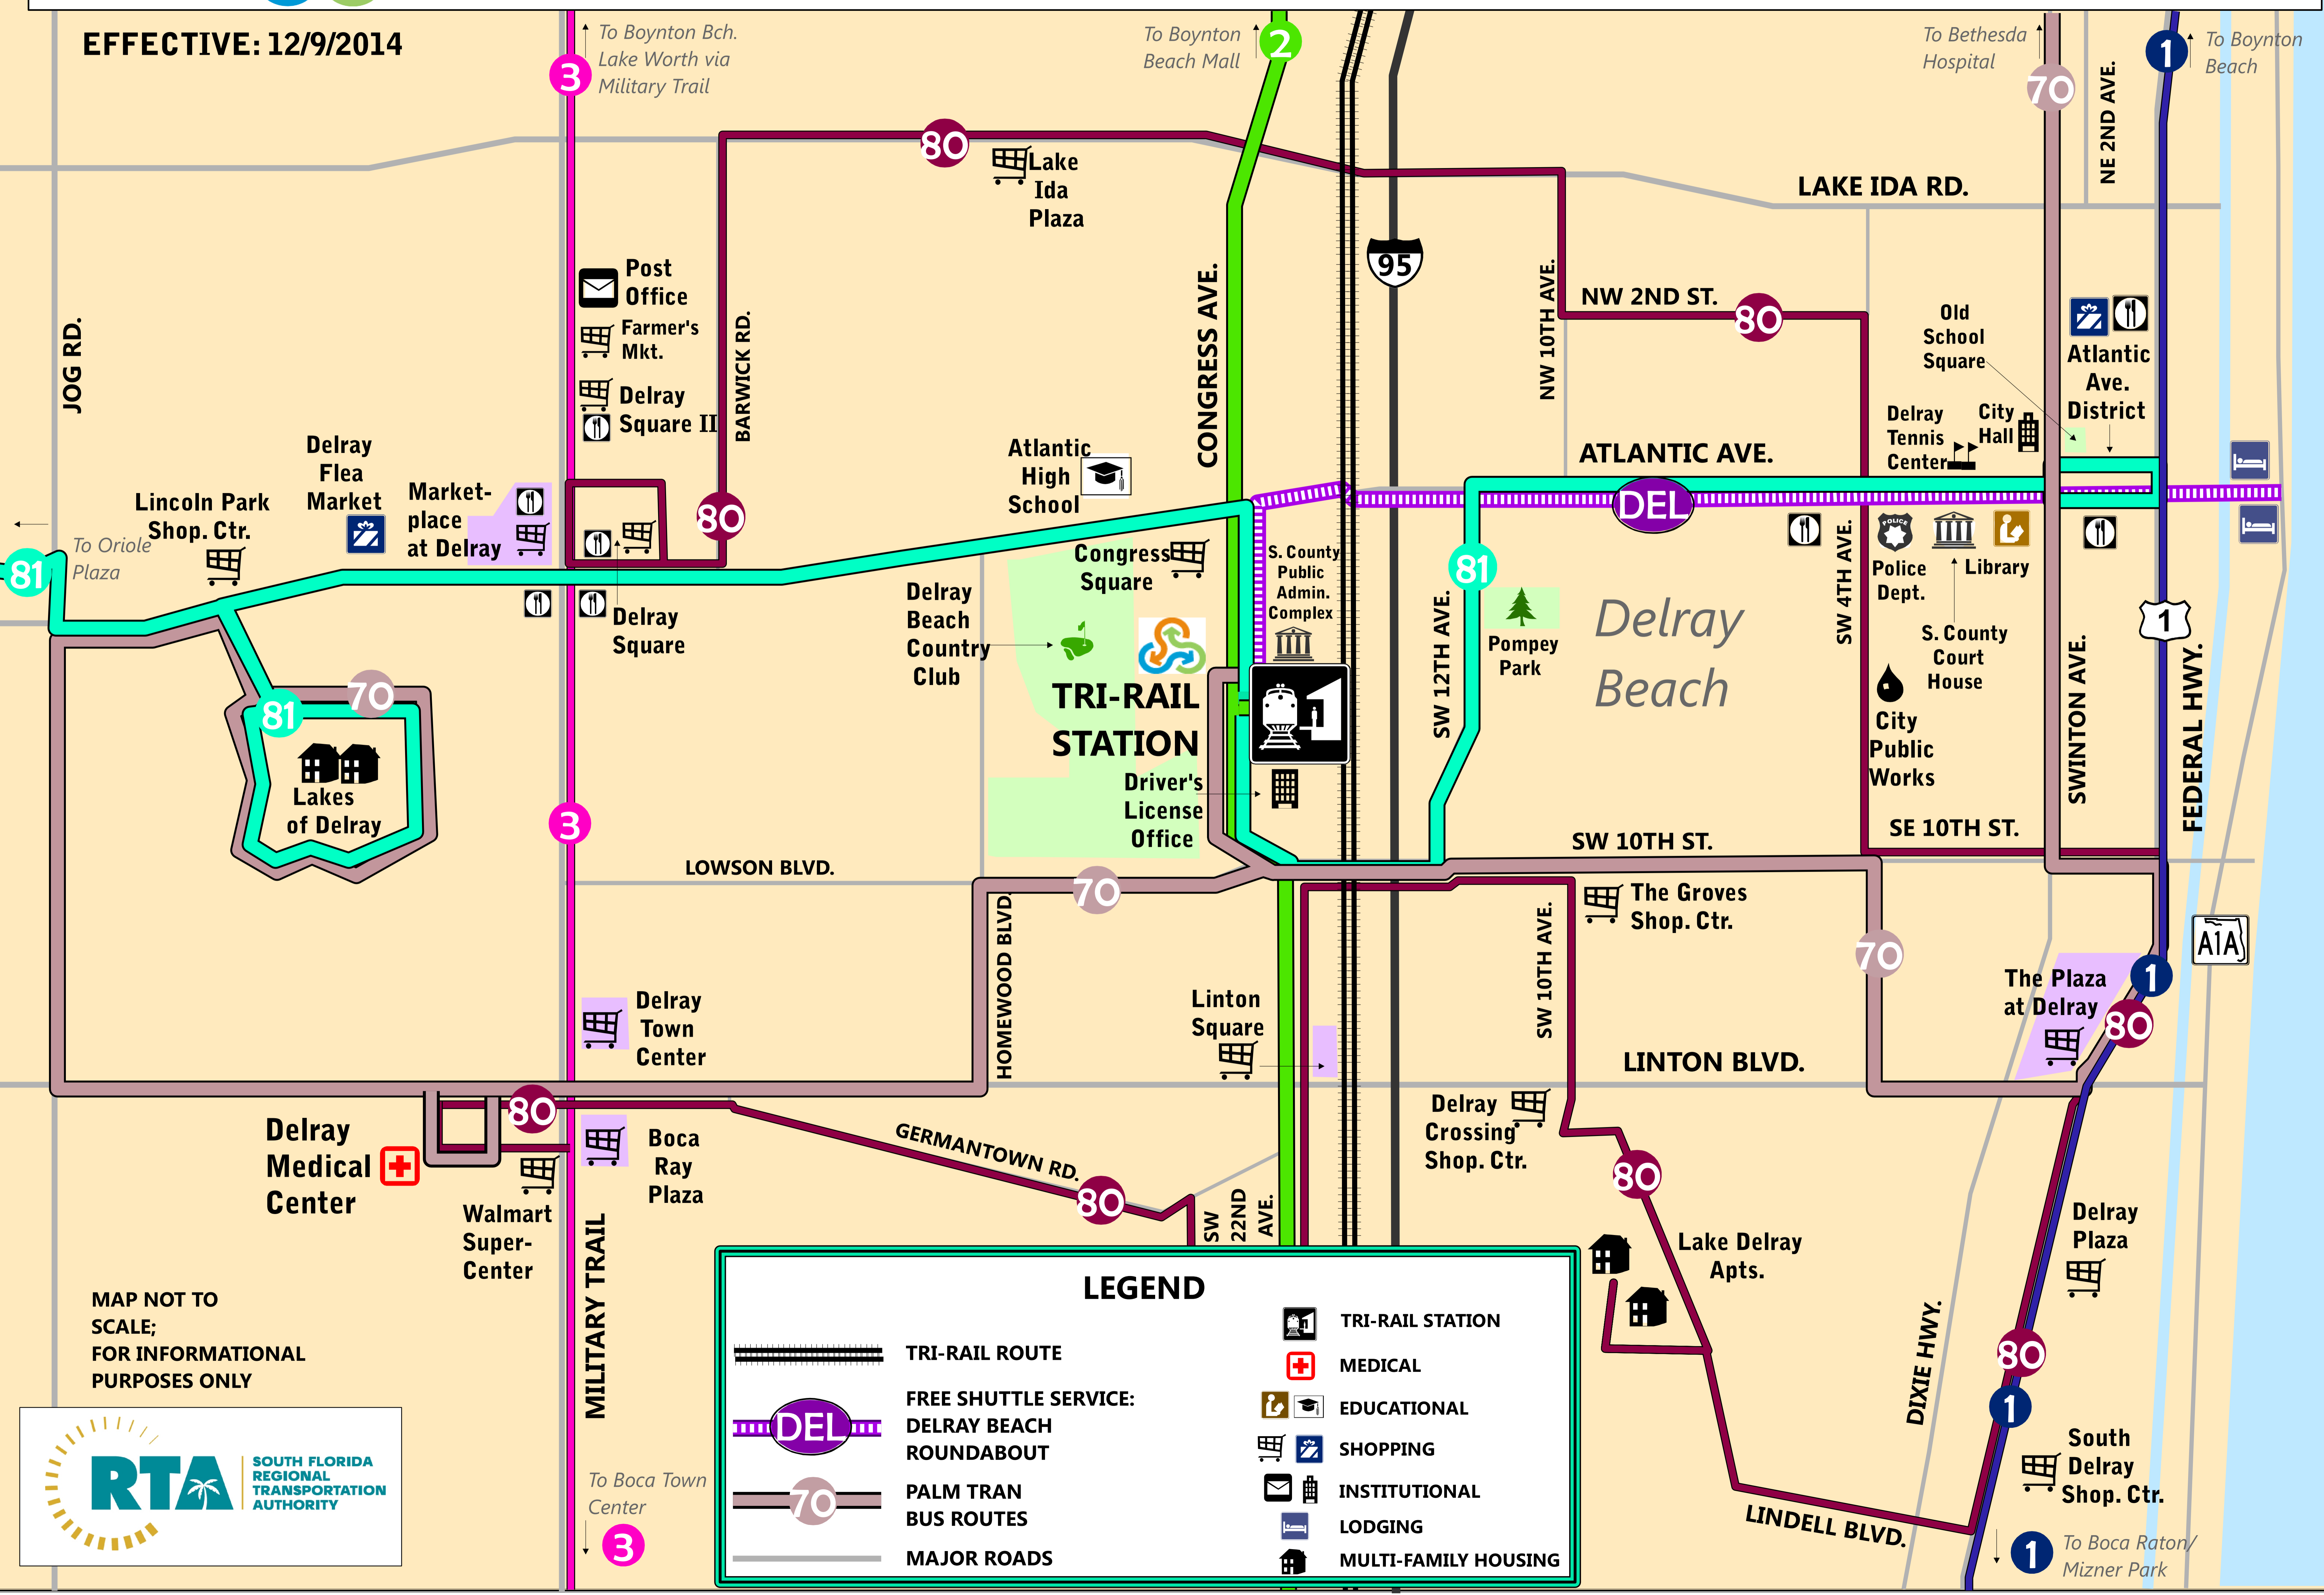

EFFECTIVE: 12/9/2014

MAP NOT TO
SCALE;
FOR INFORMATIONAL
PURPOSES ONLY

LEGEND

	TRI-RAIL ROUTE		TRI-RAIL STATION
	FREE SHUTTLE SERVICE: DELRAY BEACH ROUNDBOUT		MEDICAL
	PALM TRAN BUS ROUTES		EDUCATIONAL
	MAJOR ROADS		SHOPPING
			INSTITUTIONAL
			LODGING
			MULTI-FAMILY HOUSING