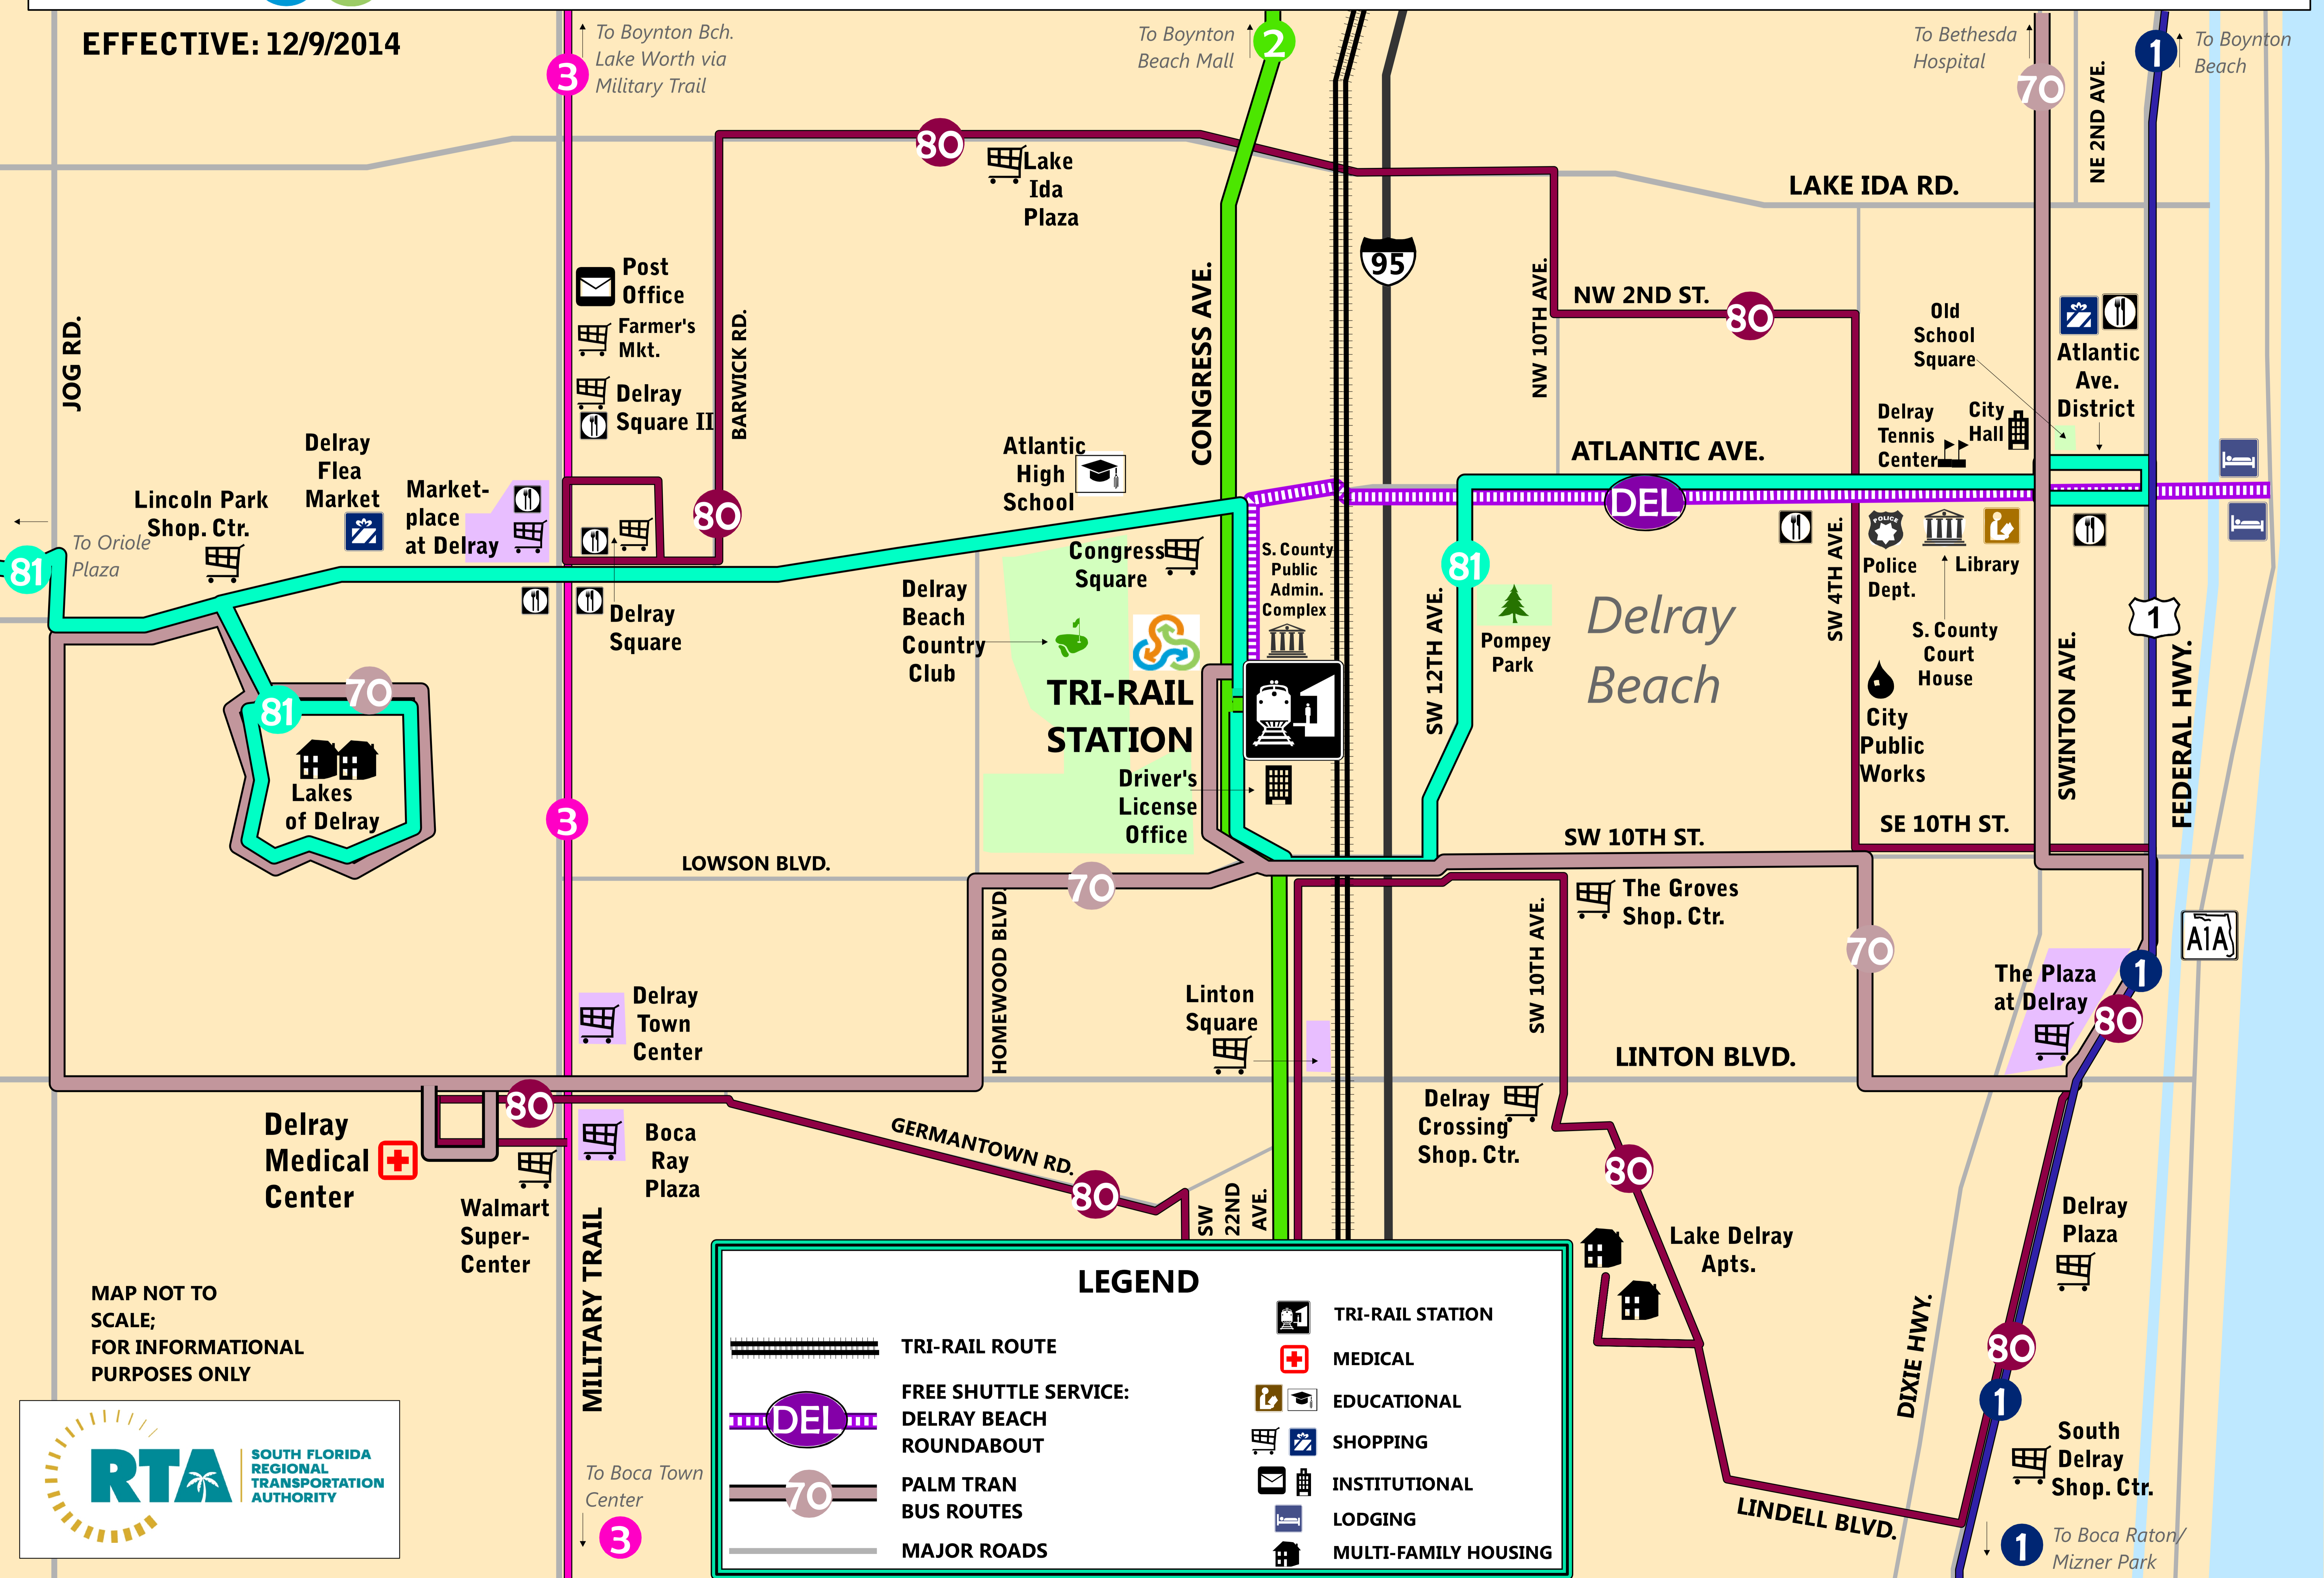

EFFECTIVE: 12/9/2014

MAP NOT TO  
SCALE;  
FOR INFORMATIONAL  
PURPOSES ONLY

### LEGEND

	TRI-RAIL ROUTE		TRI-RAIL STATION
	FREE SHUTTLE SERVICE: DELRAY BEACH ROUNDAABOUT		MEDICAL
	PALM TRAN BUS ROUTES		EDUCATIONAL
	MAJOR ROADS		SHOPPING
			INSTITUTIONAL
			LODGING
			MULTI-FAMILY HOUSING