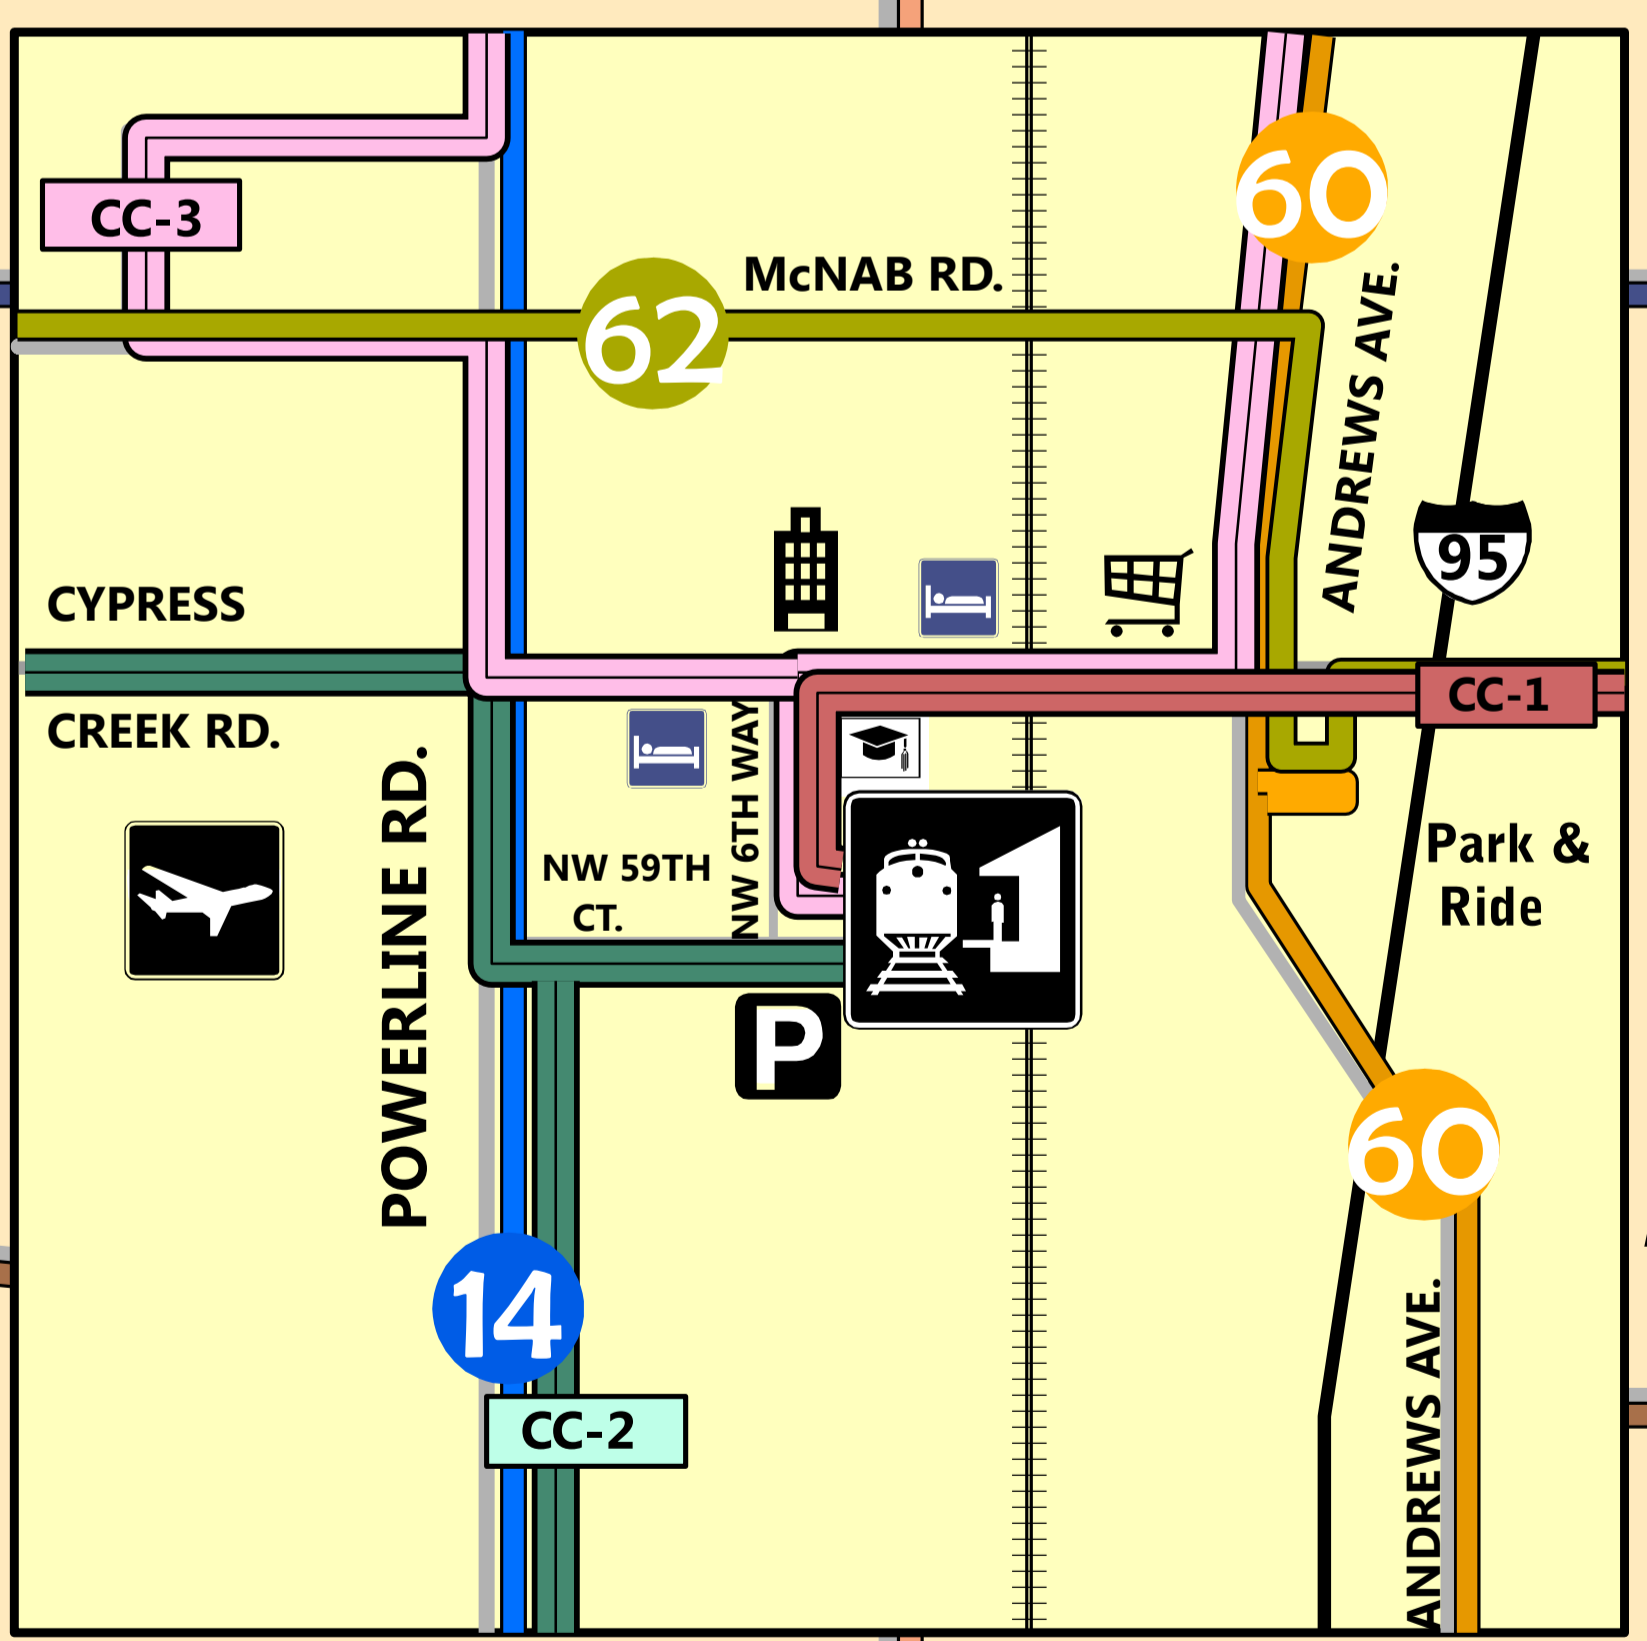

CONNECTING TRANSIT SERVICE:

- Free Tri-Rail Shuttles:
 - CC-1
 - CC-2
 - CC-3
- BCT Bus Routes: 60, 62

CYPRESS CREEK INSET

MAP NOT TO SCALE;
FOR INFORMATIONAL
PURPOSES ONLY

LEGEND

	TRI-RAIL ROUTE		TRI-RAIL STATION		MEDICAL
	FREE SHUTTLE SERVICES:		TIMEPOINT (Shuttle Access Point)		EDUCATIONAL
	CYPRESS CREEK SHUTTLE 1		BCT BUS ROUTES		SHOPPING
	CYPRESS CREEK SHUTTLE 2		MAJOR ROADS		INSTITUTIONAL
	CYPRESS CREEK SHUTTLE 3				LODGING