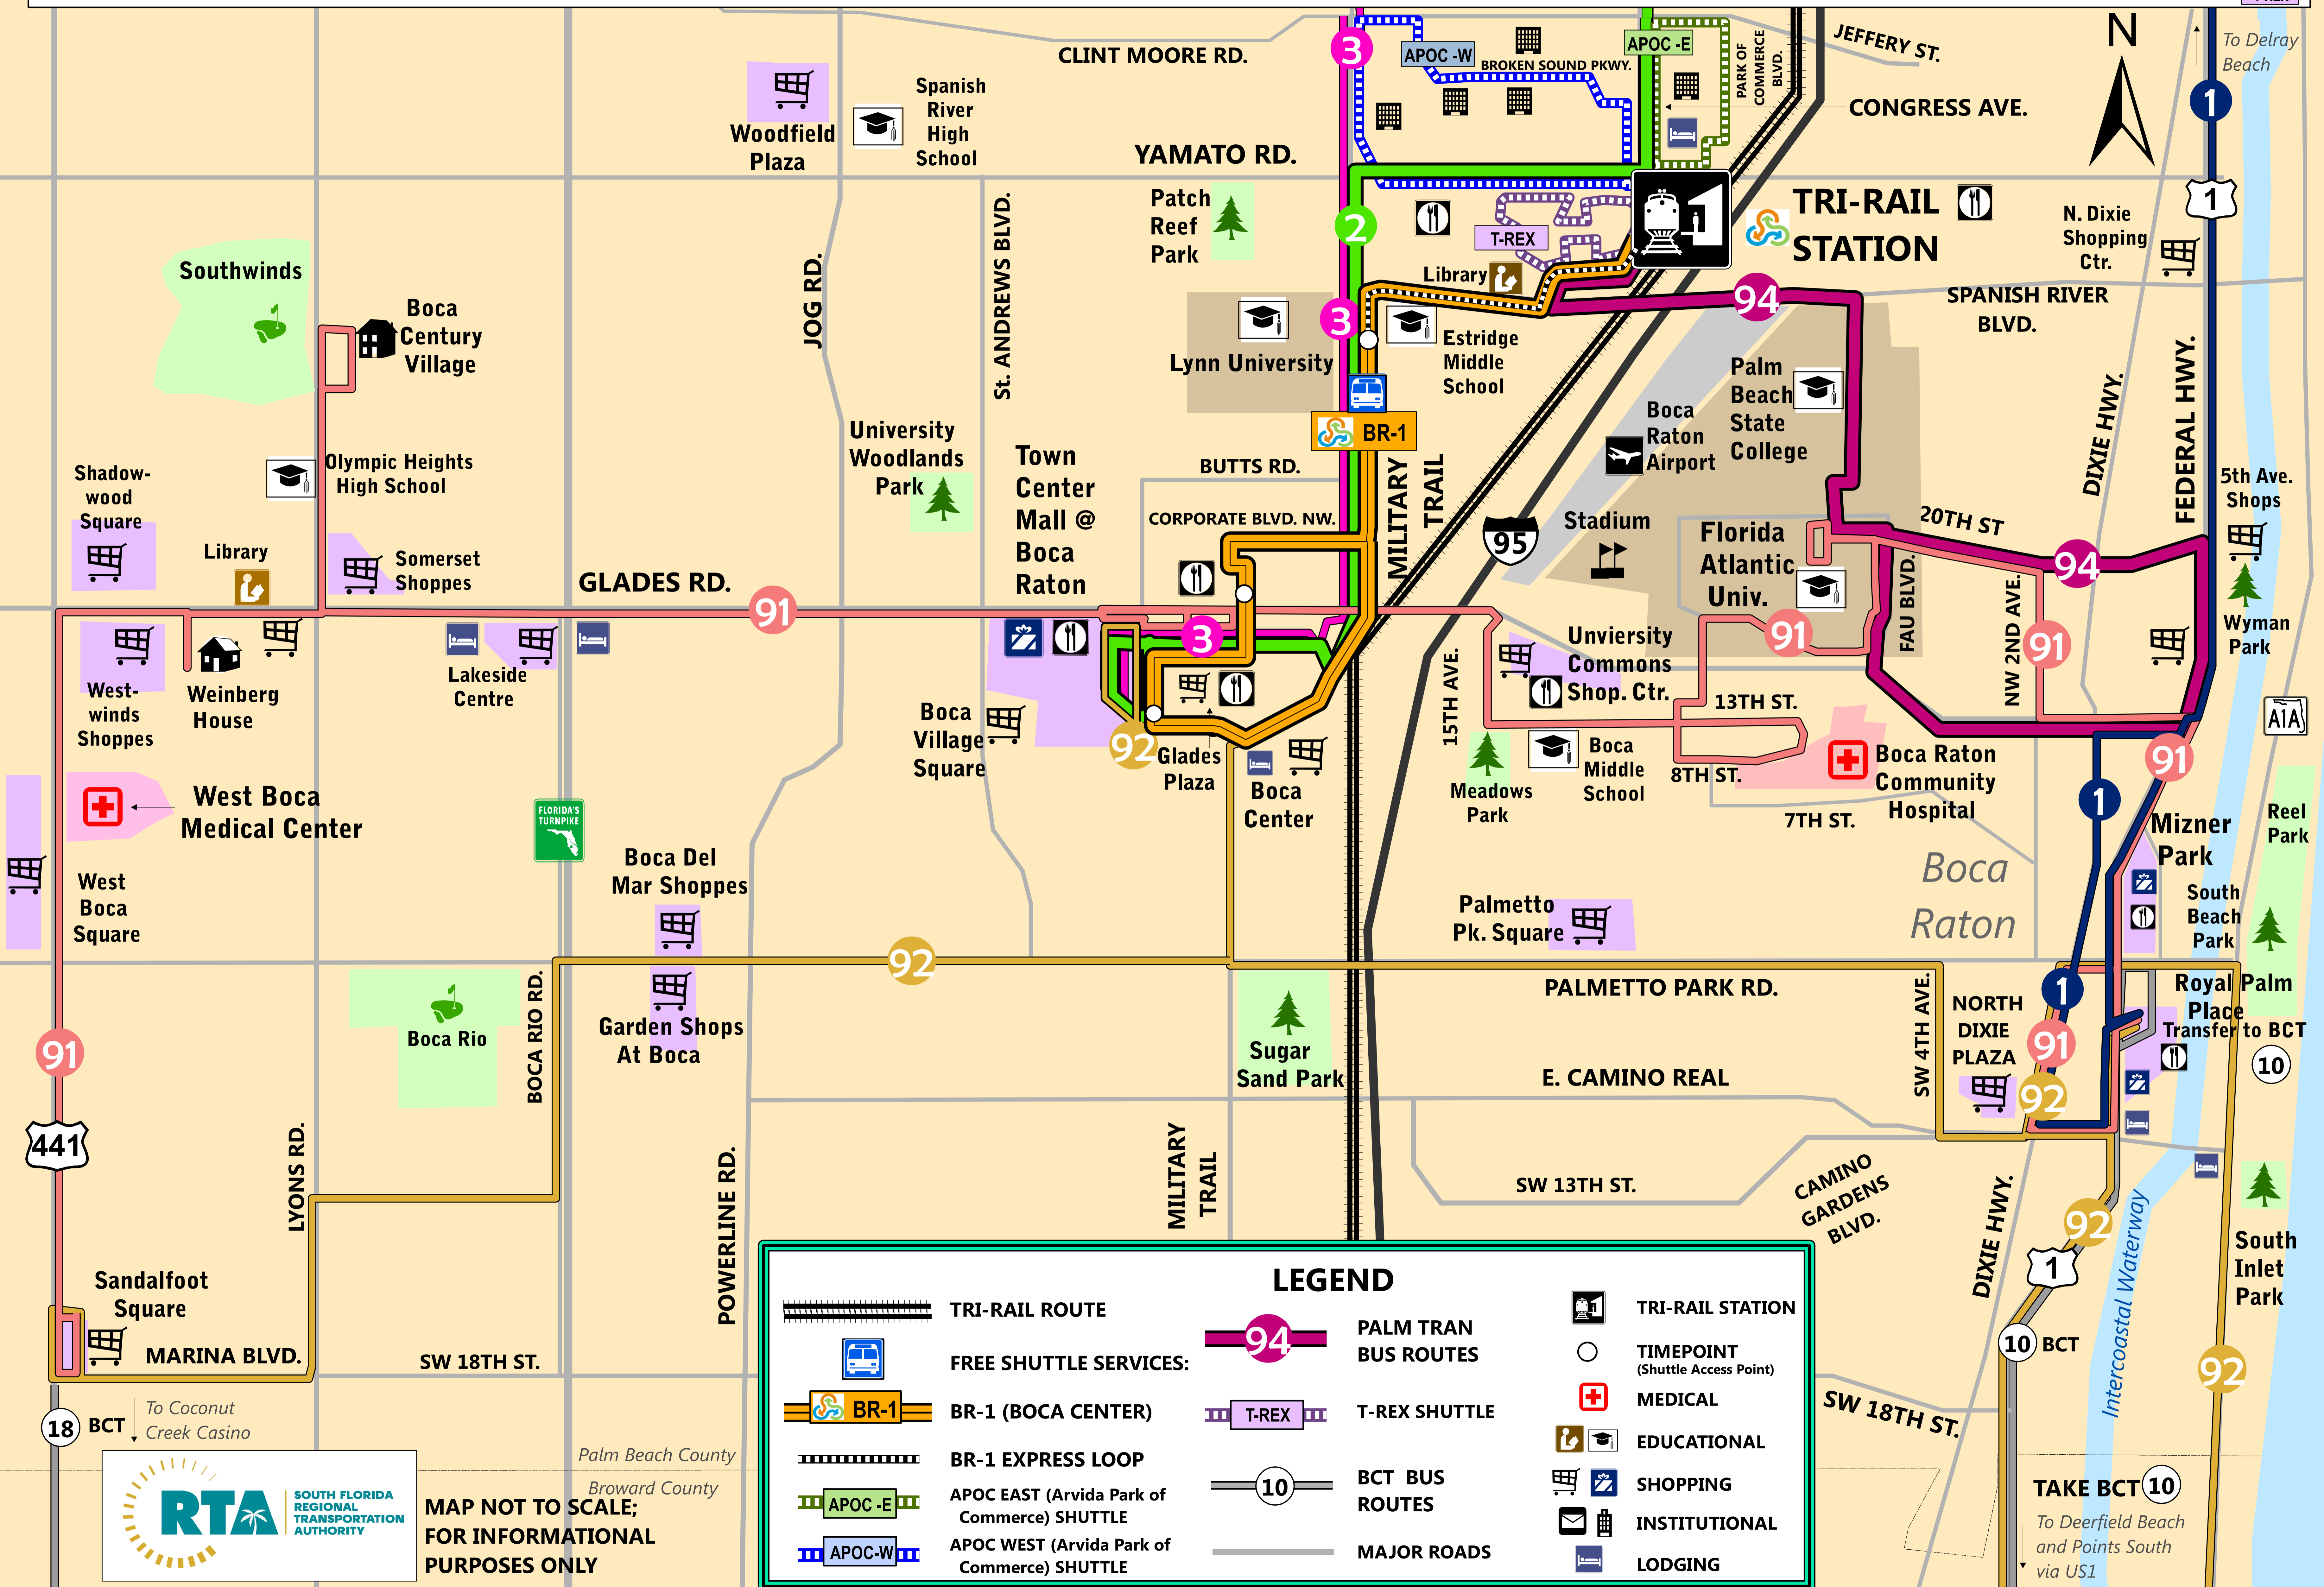

BOCA RATON STATION AREA MAP

CONNECTING TRANSIT SERVICE:

Free Tri-Rail Shuttles: BR-1 APOC-E APOC-W T-REX

LEGEND

	TRI-RAIL ROUTE		PALM TRAN BUS ROUTES		TRI-RAIL STATION
	FREE SHUTTLE SERVICES:		T-REX SHUTTLE		TIMEPOINT (Shuttle Access Point)
	BR-1 (BOCA CENTER)		BCT BUS ROUTES		MEDICAL
	BR-1 EXPRESS LOOP		MAJOR ROADS		EDUCATIONAL
	APOC EAST (Arvida Park of Commerce) SHUTTLE				SHOPPING
	APOC WEST (Arvida Park of Commerce) SHUTTLE				INSTITUTIONAL
					LODGING

MAP NOT TO SCALE;
FOR INFORMATIONAL
PURPOSES ONLY

TAKE BCT 10
To Deerfield Beach
and Points South
via US1