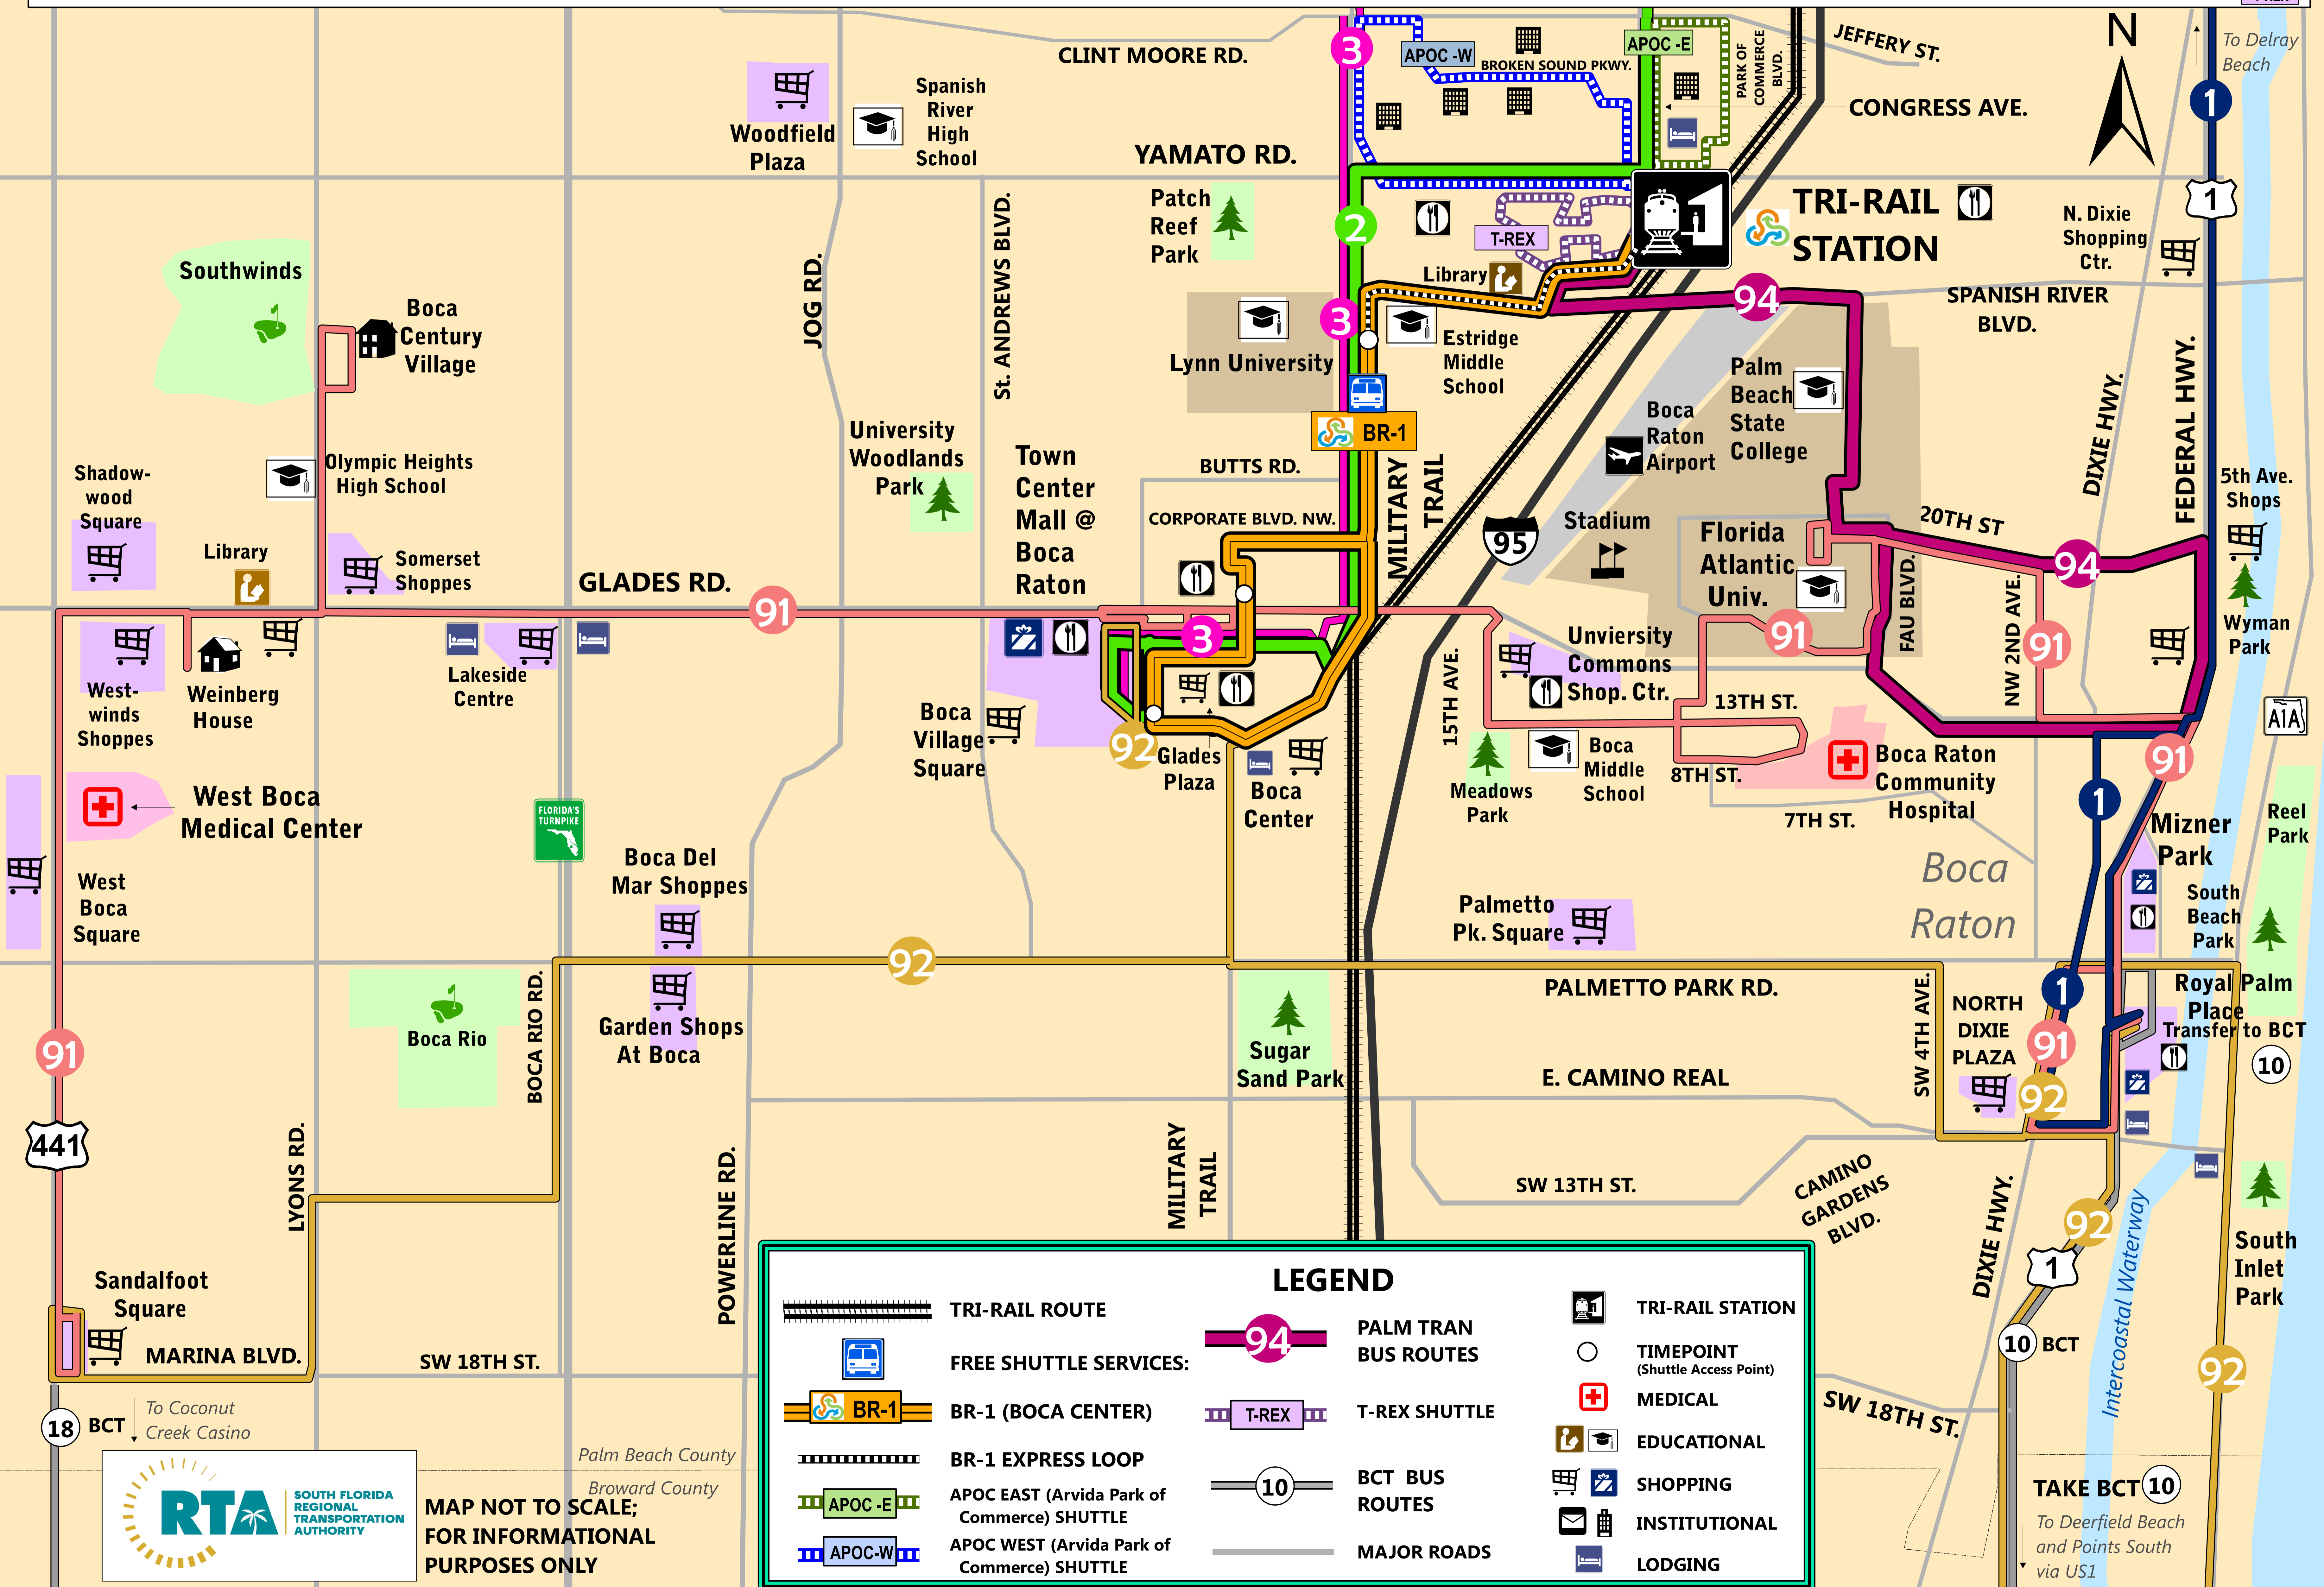

BOCA RATON STATION AREA MAP

CONNECTING TRANSIT SERVICE:

Free Tri-Rail Shuttles:

- BR-1
- APOC-E
- APOC-W
- T-REX

LEGEND

	TRI-RAIL ROUTE		PALM TRAN BUS ROUTES		TRI-RAIL STATION
	FREE SHUTTLE SERVICES:		T-REX SHUTTLE		TIMEPOINT (Shuttle Access Point)
	BR-1 (BOCA CENTER)		BCT BUS ROUTES		MEDICAL
	BR-1 EXPRESS LOOP		MAJOR ROADS		EDUCATIONAL
	APOC EAST (Arvida Park of Commerce) SHUTTLE		SHOPPING		INSTITUTIONAL
	APOC WEST (Arvida Park of Commerce) SHUTTLE		LODGING		

MAP NOT TO SCALE;
FOR INFORMATIONAL
PURPOSES ONLY

TAKE BCT 10
To Deerfield Beach
and Points South
via US1