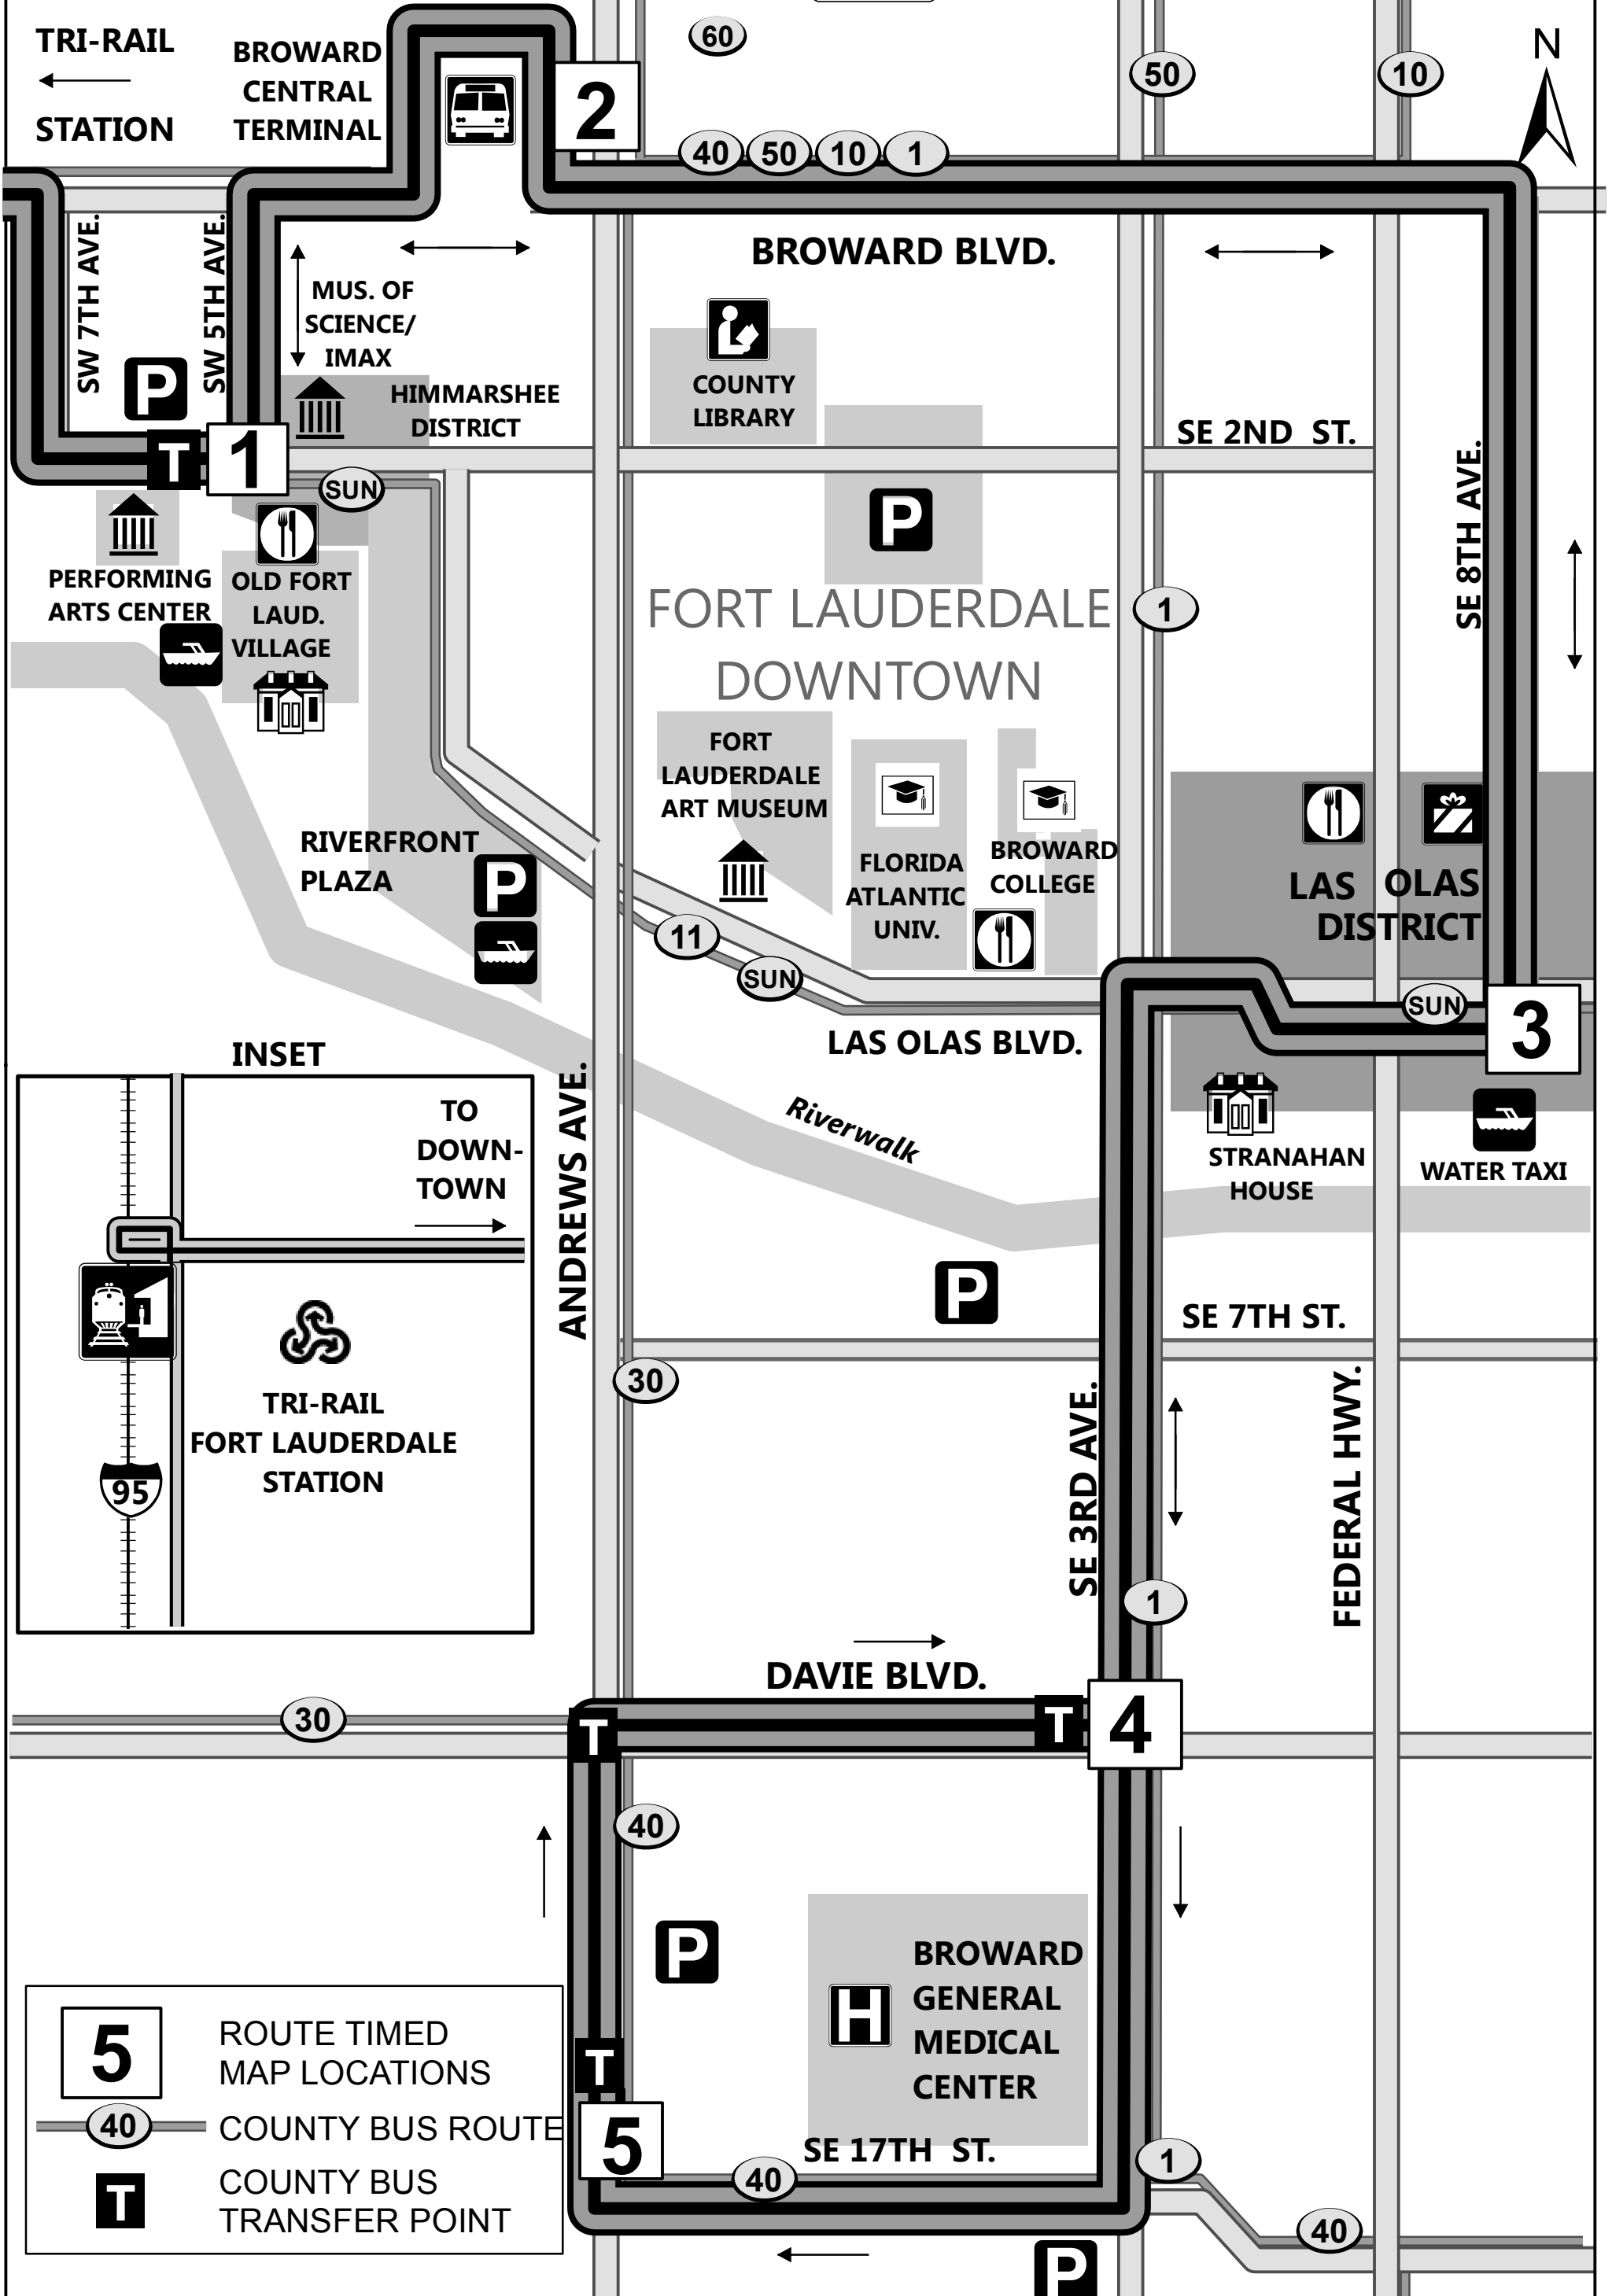

FORT LAUDERDALE STATION FL 3 SHUTTLE BUS MAP

5	ROUTE TIMED MAP LOCATIONS
40	COUNTY BUS ROUTE
T	COUNTY BUS TRANSFER POINT

ADDITIONAL TRANSFERS TO BROWARD COUNTY TRANSIT AVAILABLE AT BROWARD CENTRAL TERMINAL