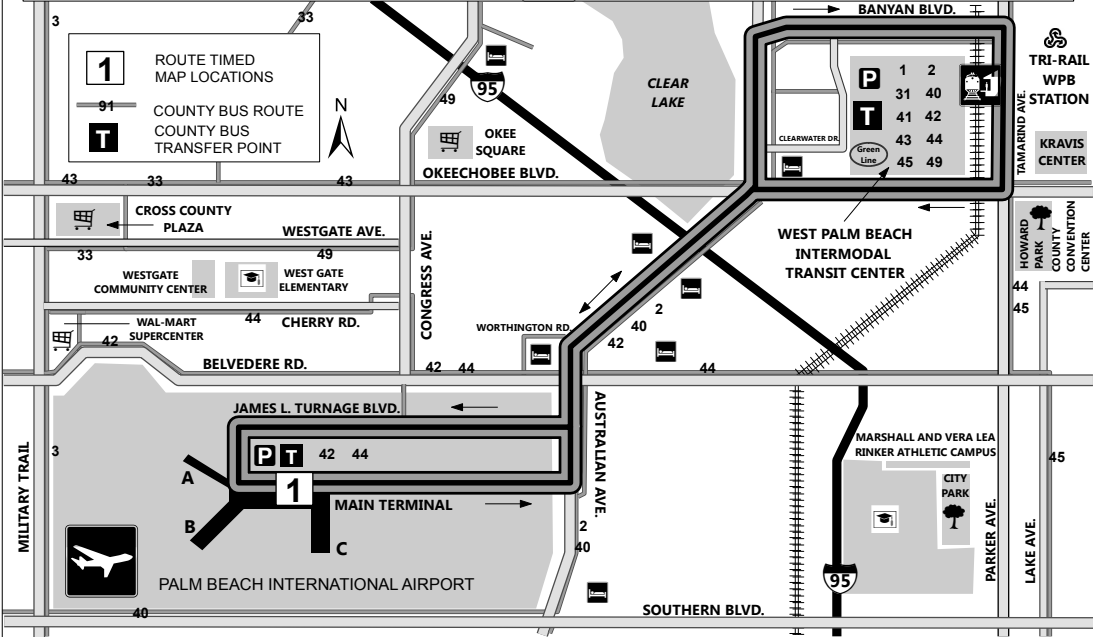

WEST PALM BEACH STATION PALM BEACH INTERNATIONAL AIRPORT

WPB-1 SHUTTLE ROUTE MAP

1 ROUTE TIMED
MAP LOCATIONS

91 COUNTY BUS ROUTE

T COUNTY BUS
TRANSFER POINT

P 1 2
31 40
T 41 42
43 44
45 49

Green Line

TRI-RAIL
WPB STATION
KRAVIS CENTER

MILITARY TRAIL

PALM BEACH INTERNATIONAL AIRPORT

WEST PALM BEACH
INTERMODAL
TRANSIT CENTER

MARSHALL AND VERA LEA
RINKER ATHLETIC CAMPUS

CITY PARK
PARKER AVE.
LAKE AVE.

HOWARD PARK
COUNTY
CONVENTION
CENTER

45

LAKE AVE.

44
45

AUSTRALIAN AVE.

SOUTHERN BLVD.

BANYAN BLVD.

CONGRESS AVE.

WESTGATE AVE.

JAMES L. TURNAGE BLVD.

BELVEDERE RD.

CROSS COUNTY
PLAZA

WESTGATE
COMMUNITY CENTER

WEST GATE
ELEMENTARY

WAL-MART
SUPERCENTER

CHERRY RD.

WORTHINGTON RD.

OKEE
SQUARE