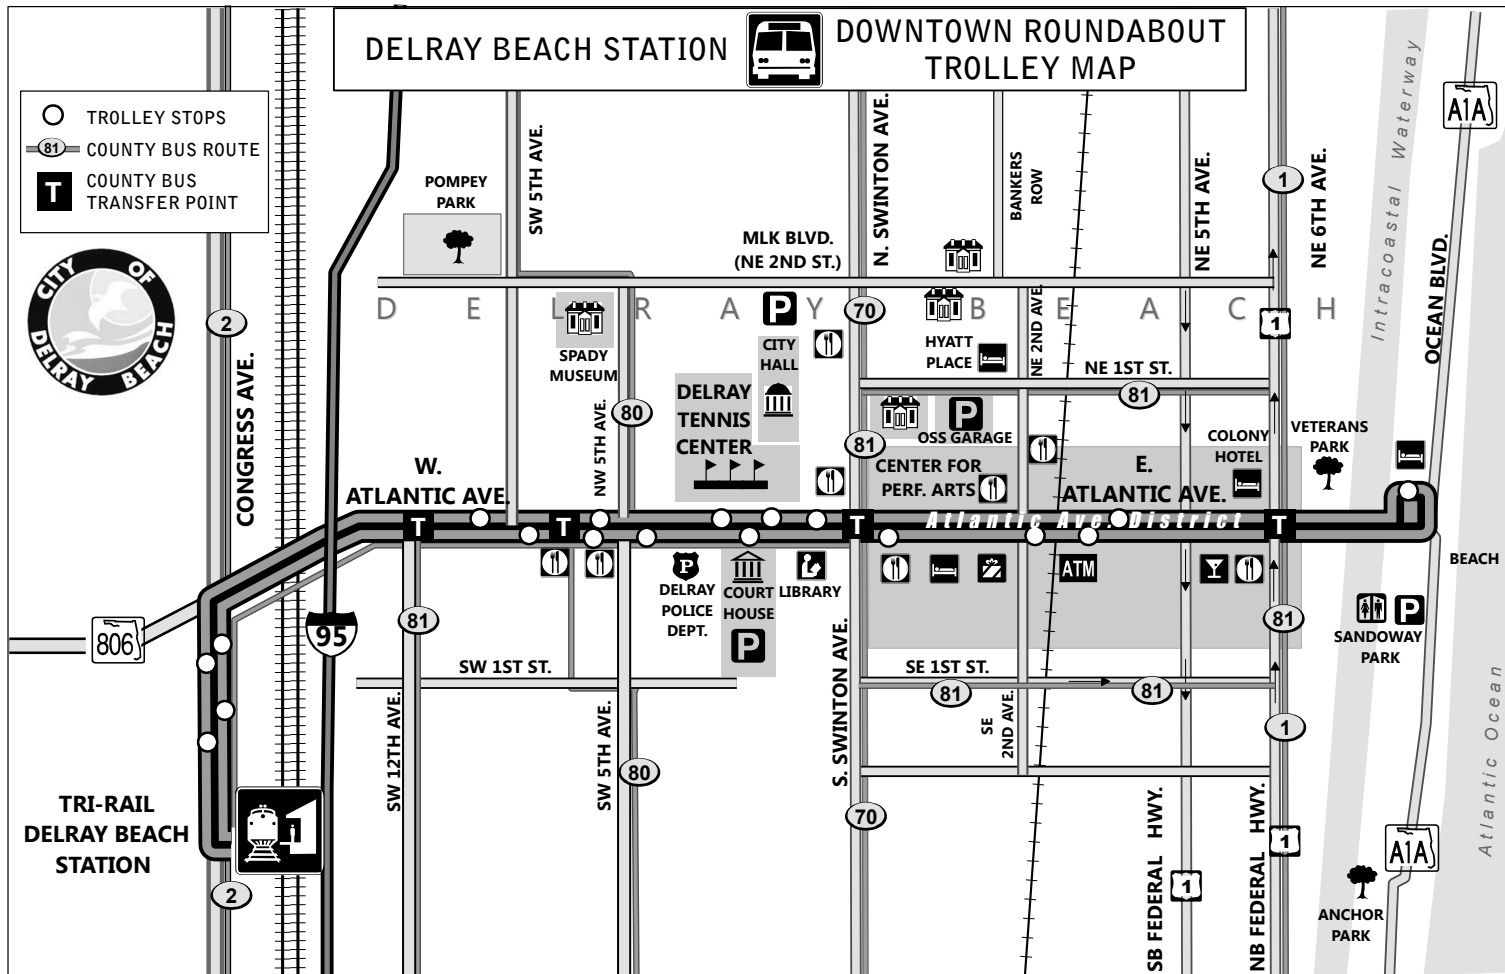

# DELRAY BEACH STATION DOWNTOWN ROUNDABOUT TROLLEY MAP

## Hours of Operation

Monday through Friday 6:00AM - 11:15PM,  
Saturday & Sunday 8:00AM - 11:00PM

**Bus operates every 15 minutes at station and designated stops along the route (except where noted below\*).**

\*Shuttle operates every 30 minutes between 6:00AM - 6:30AM and 7:00PM - 11:15PM weekdays.

\*Shuttle operates every 30 minutes between 8:00AM - 12:00PM and 6:00PM - 11:00PM weekends/holidays.