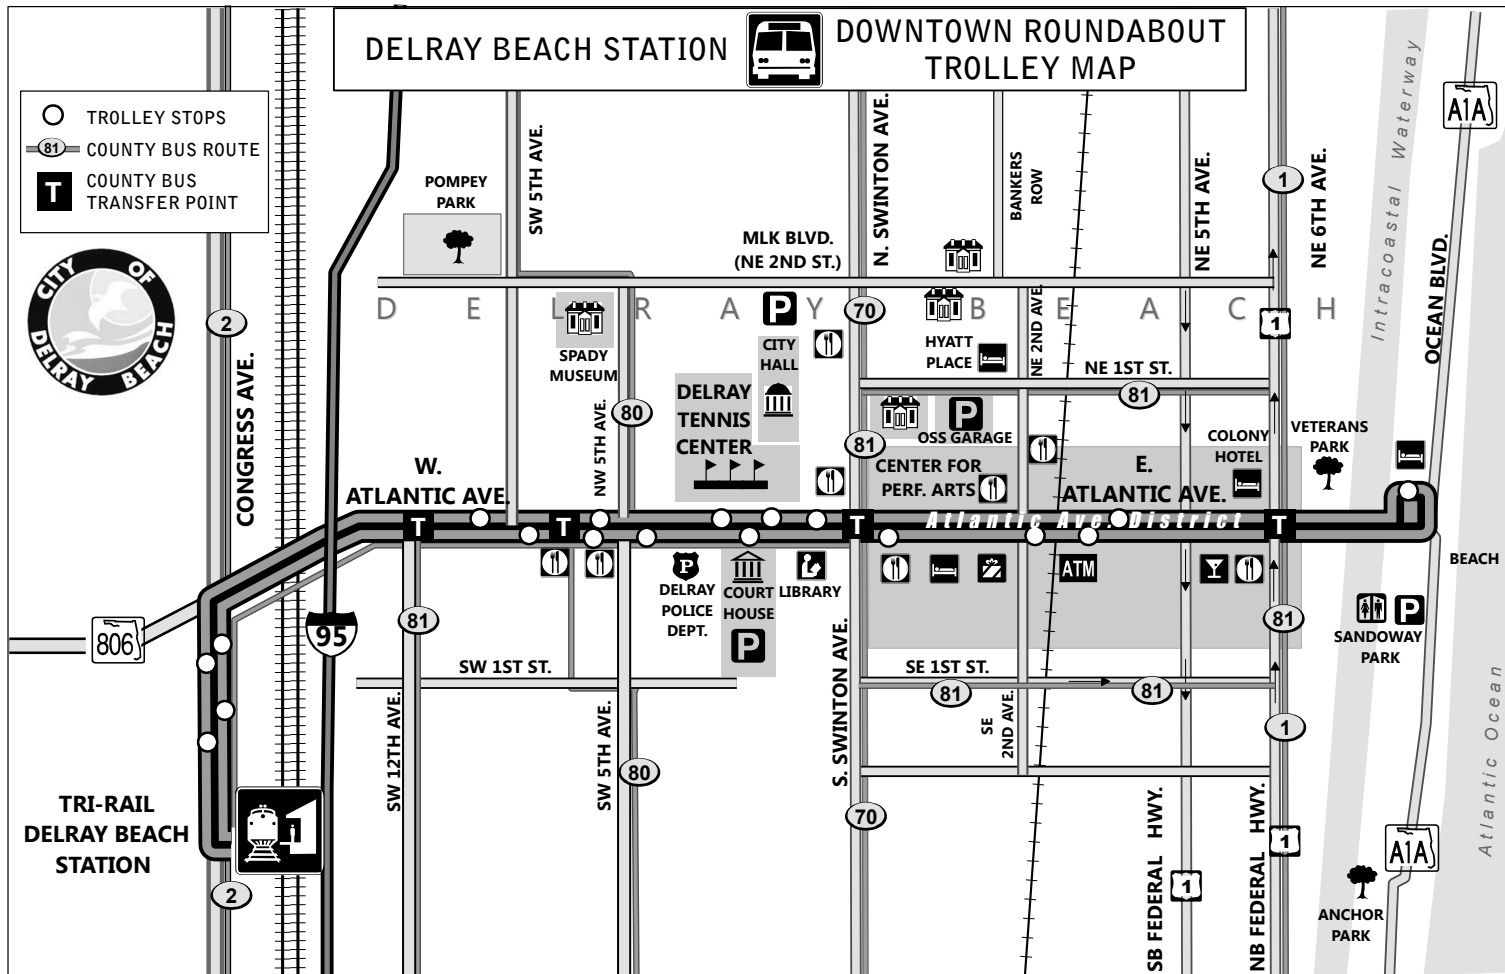

# DELRAY BEACH STATION DOWNTOWN ROUNDABOUT TROLLEY MAP

## Hours of Operation

Monday through Friday 6:00AM - 11:15PM,  
 Saturday & Sunday 8:00AM - 11:00PM

**Bus operates every 15 minutes at station and designated stops along the route (except where noted below\*).**

\*Shuttle operates every 30 minutes between 6:00AM - 6:30AM and 7:00PM - 11:15PM weekdays.

\*Shuttle operates every 30 minutes between 8:00AM - 12:00PM and 6:00PM - 11:00PM weekends/holidays.