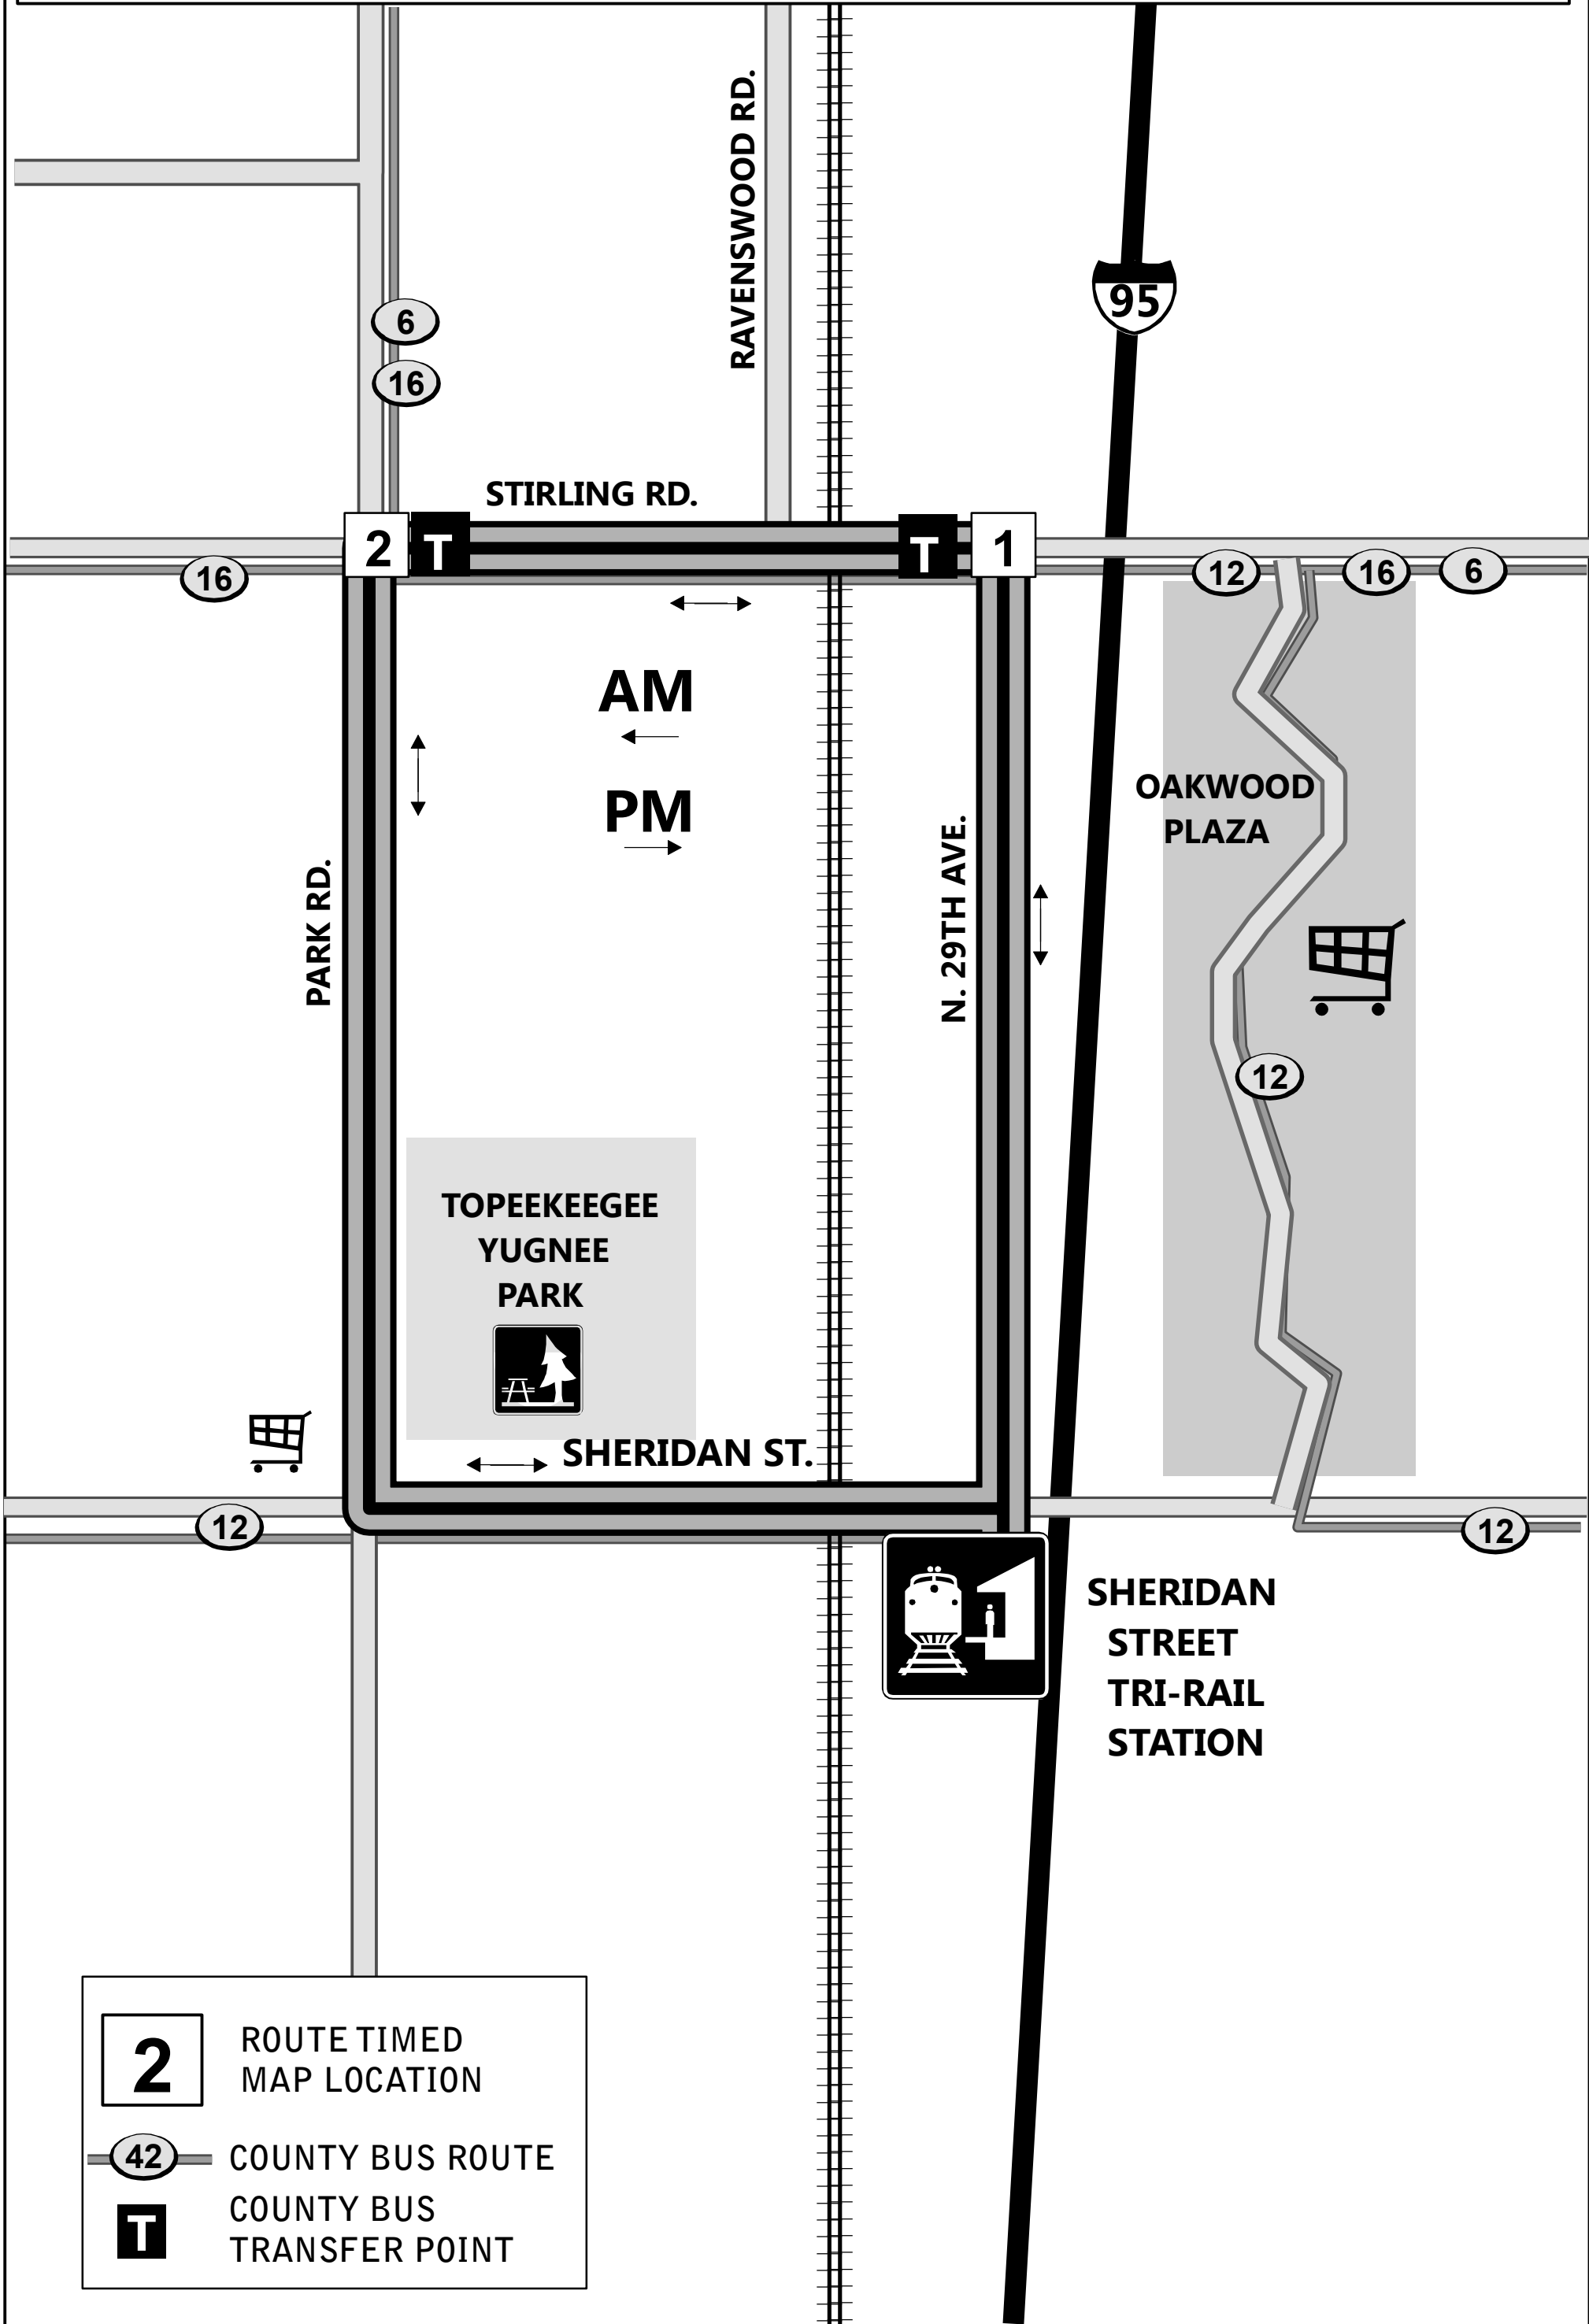

SHERIDAN STREET STATION

SS-1 SHUTTLE BUS MAP

2	ROUTE TIMED MAP LOCATION
12	COUNTY BUS ROUTE
T	COUNTY BUS TRANSFER POINT