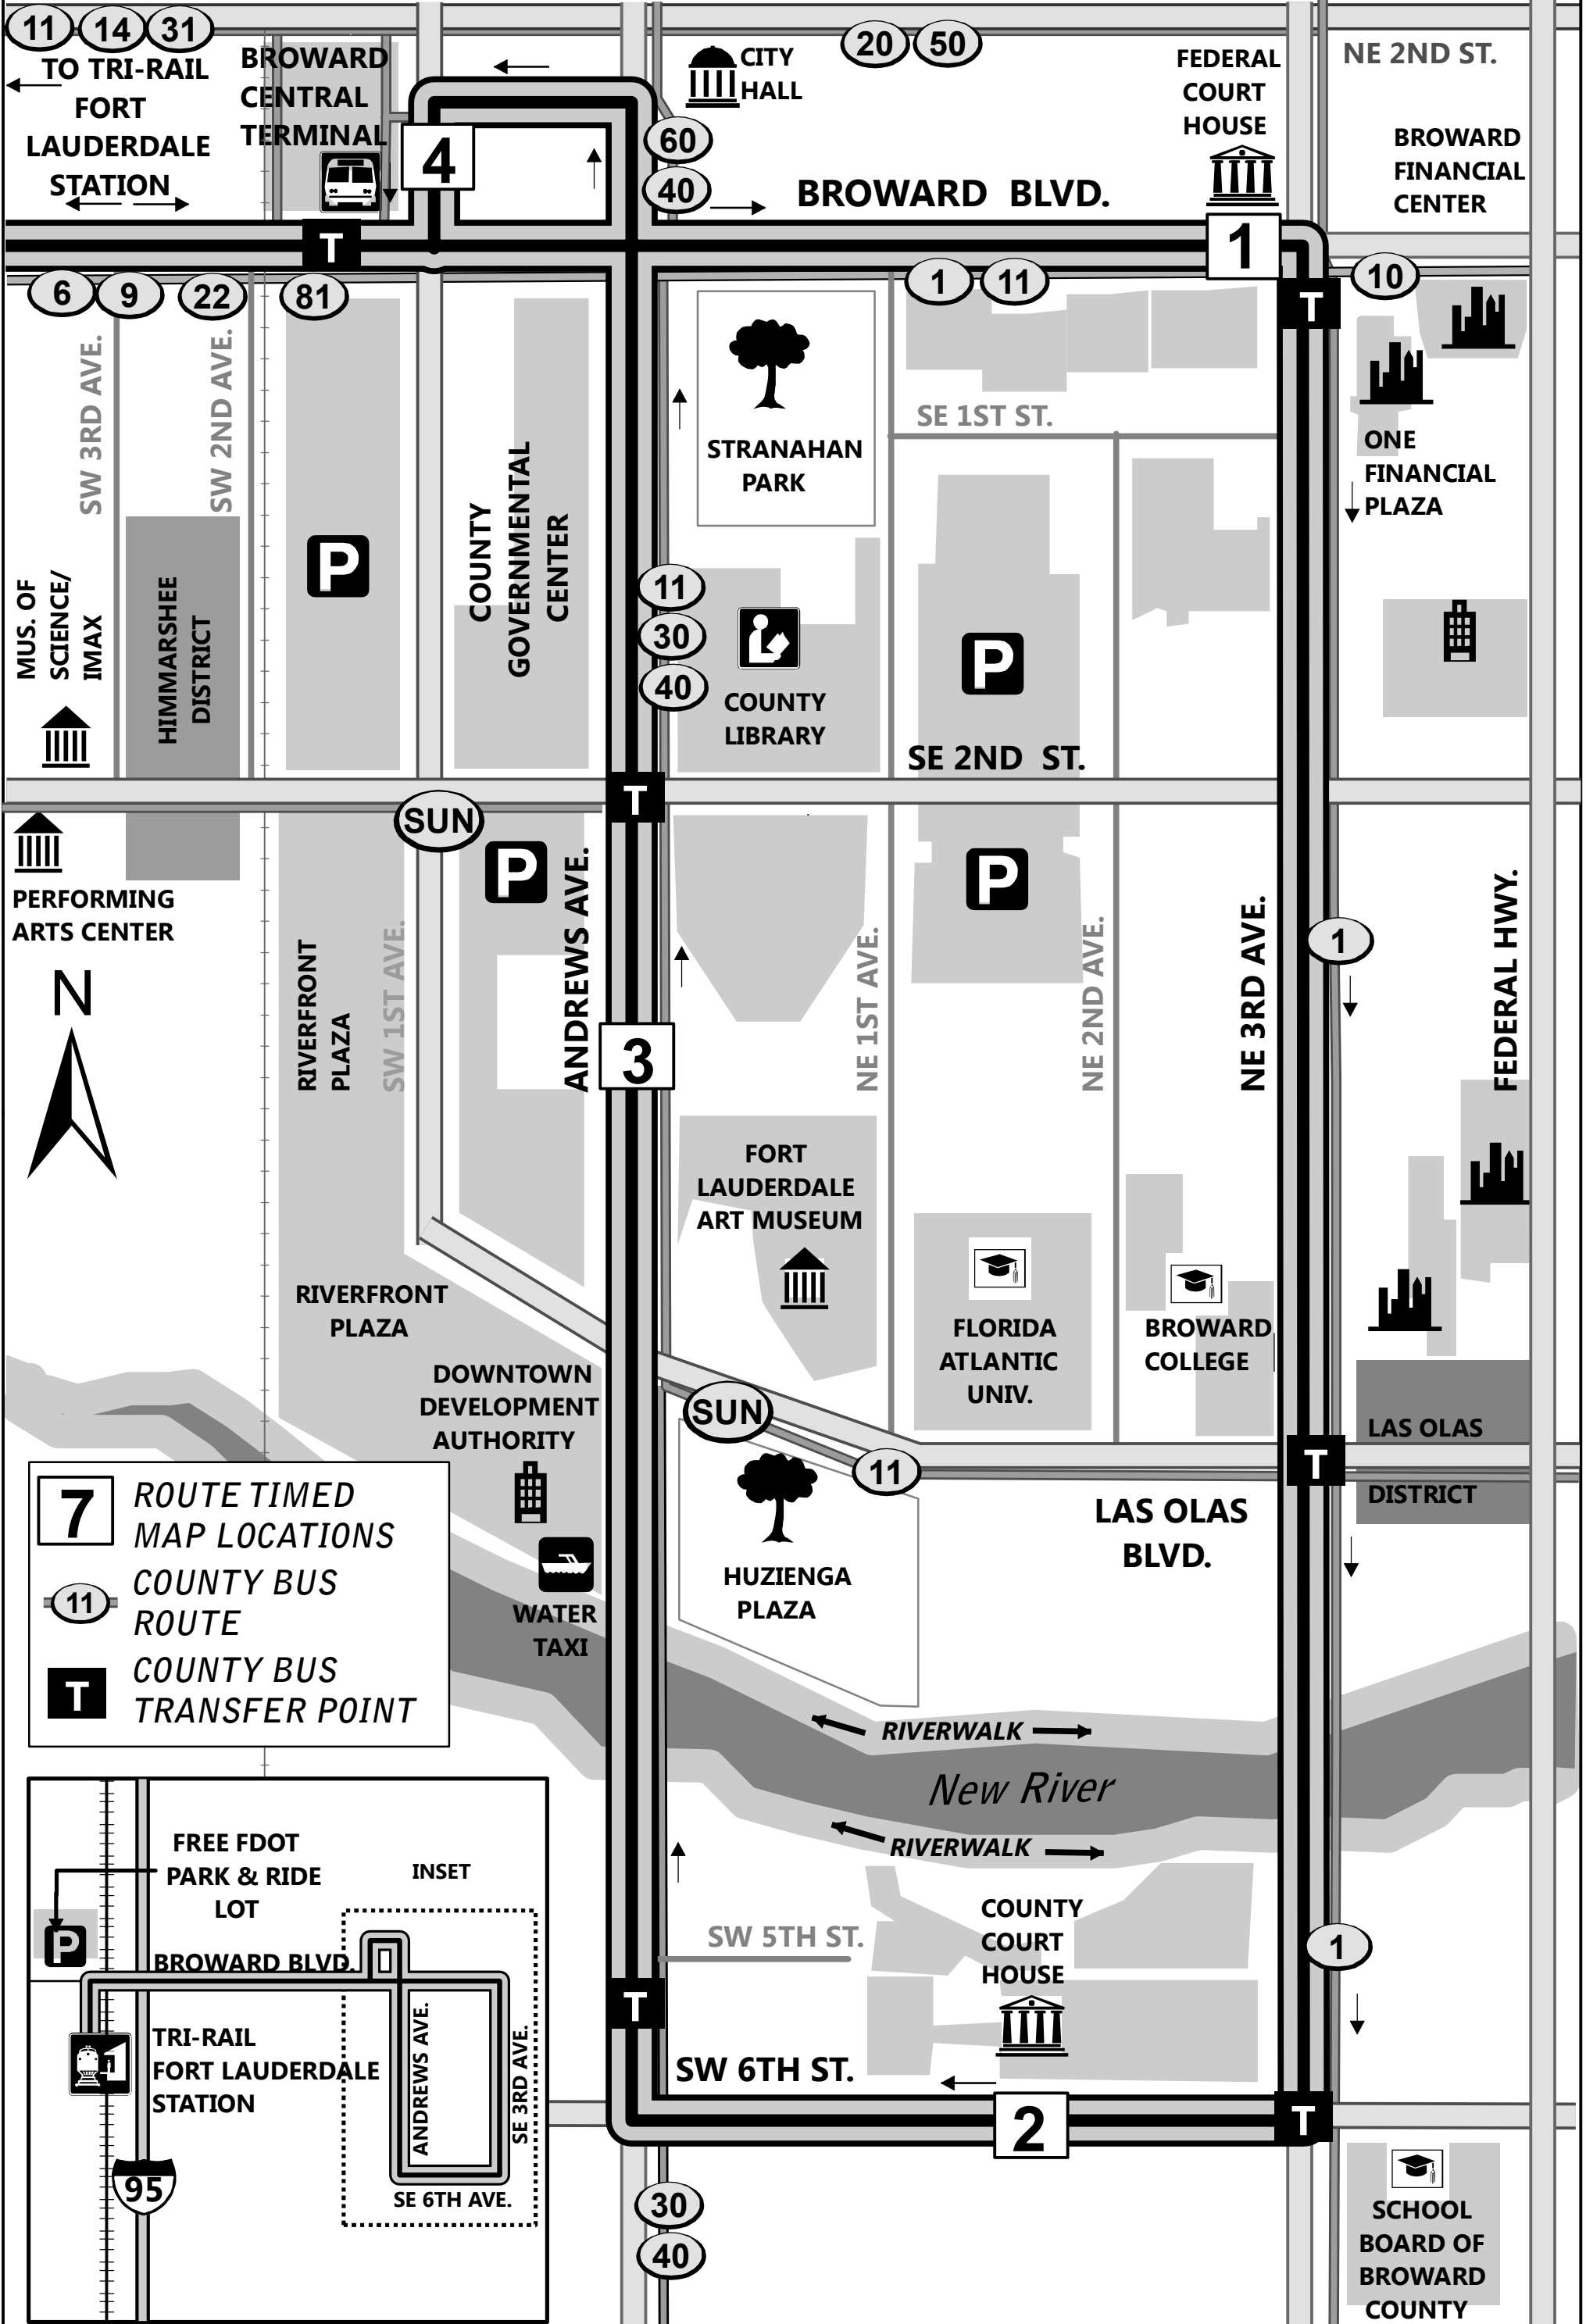

# FORT LAUDERDALE STATION FL 1 SHUTTLE BUS MAP

**7** ROUTE TIMED MAP LOCATIONS  
**11** COUNTY BUS ROUTE  
**T** COUNTY BUS TRANSFER POINT

\*TRANSFERS TO BROWARD COUNTY TRANSIT AVAILABLE AT BROWARD CENTRAL TERMINAL