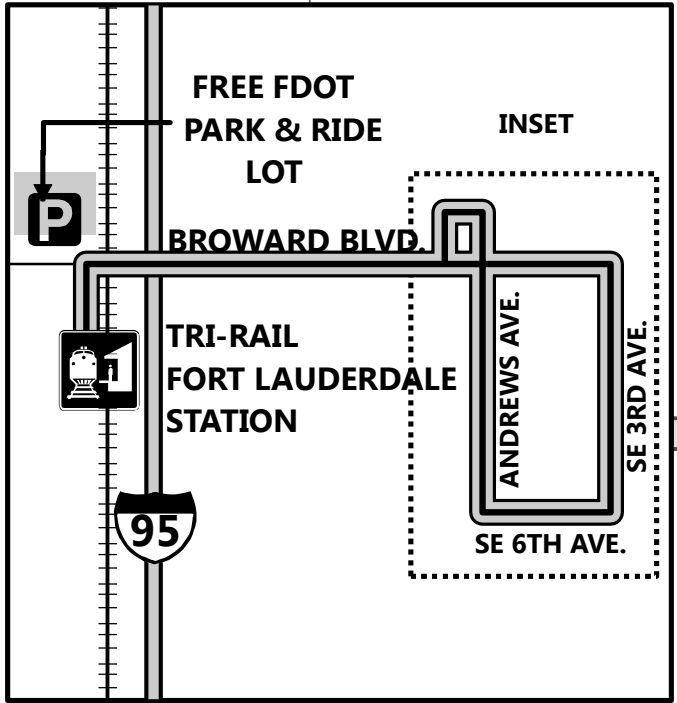

# FORT LAUDERDALE STATION FL 1 SHUTTLE BUS MAP

**7** ROUTE TIMED MAP LOCATIONS  
**11** COUNTY BUS ROUTE  
**T** COUNTY BUS TRANSFER POINT

\*TRANSFERS TO BROWARD COUNTY TRANSIT AVAILABLE AT BROWARD CENTRAL TERMINAL