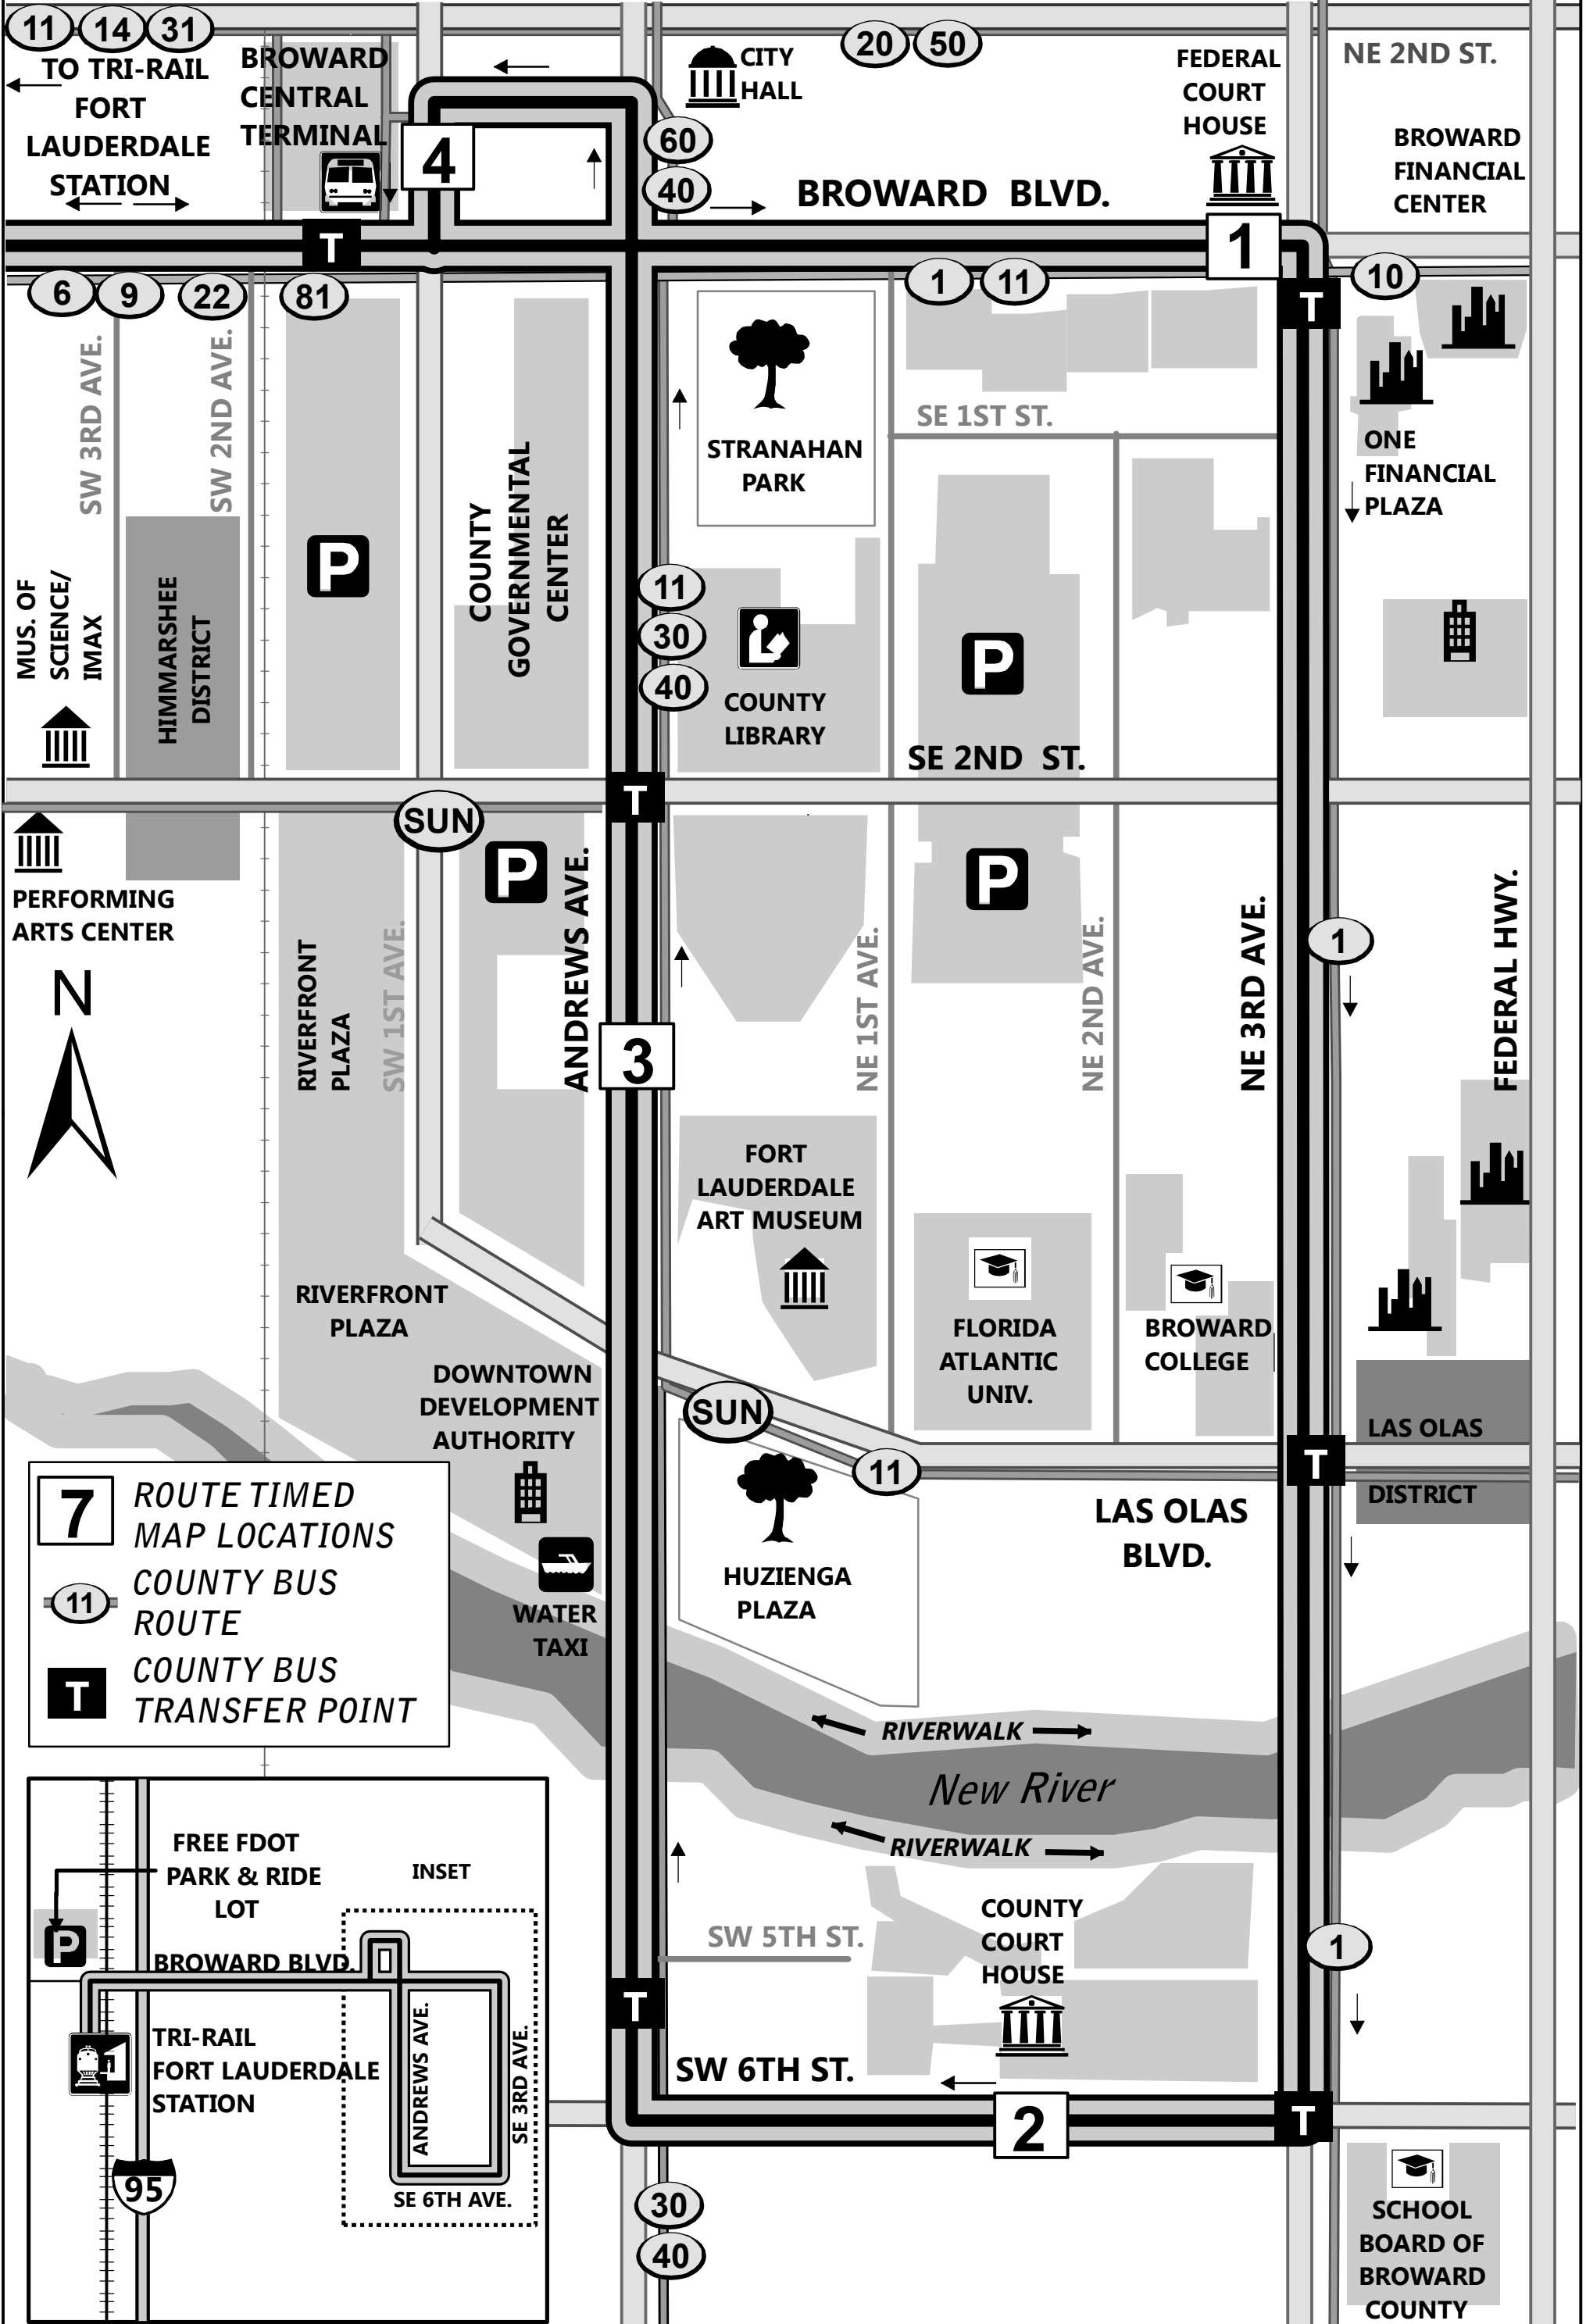

FORT LAUDERDALE STATION FL 1 SHUTTLE BUS MAP

7 ROUTE TIMED MAP LOCATIONS
11 COUNTY BUS ROUTE
T COUNTY BUS TRANSFER POINT

*TRANSFERS TO BROWARD COUNTY TRANSIT AVAILABLE AT BROWARD CENTRAL TERMINAL