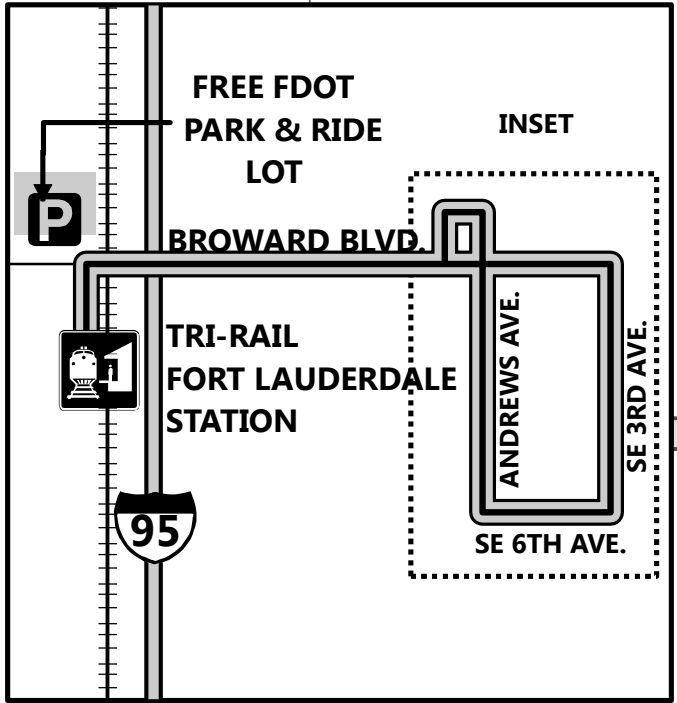

FORT LAUDERDALE STATION FL 1 SHUTTLE BUS MAP

7 ROUTE TIMED MAP LOCATIONS
11 COUNTY BUS ROUTE
T COUNTY BUS TRANSFER POINT

*TRANSFERS TO BROWARD COUNTY TRANSIT AVAILABLE AT BROWARD CENTRAL TERMINAL