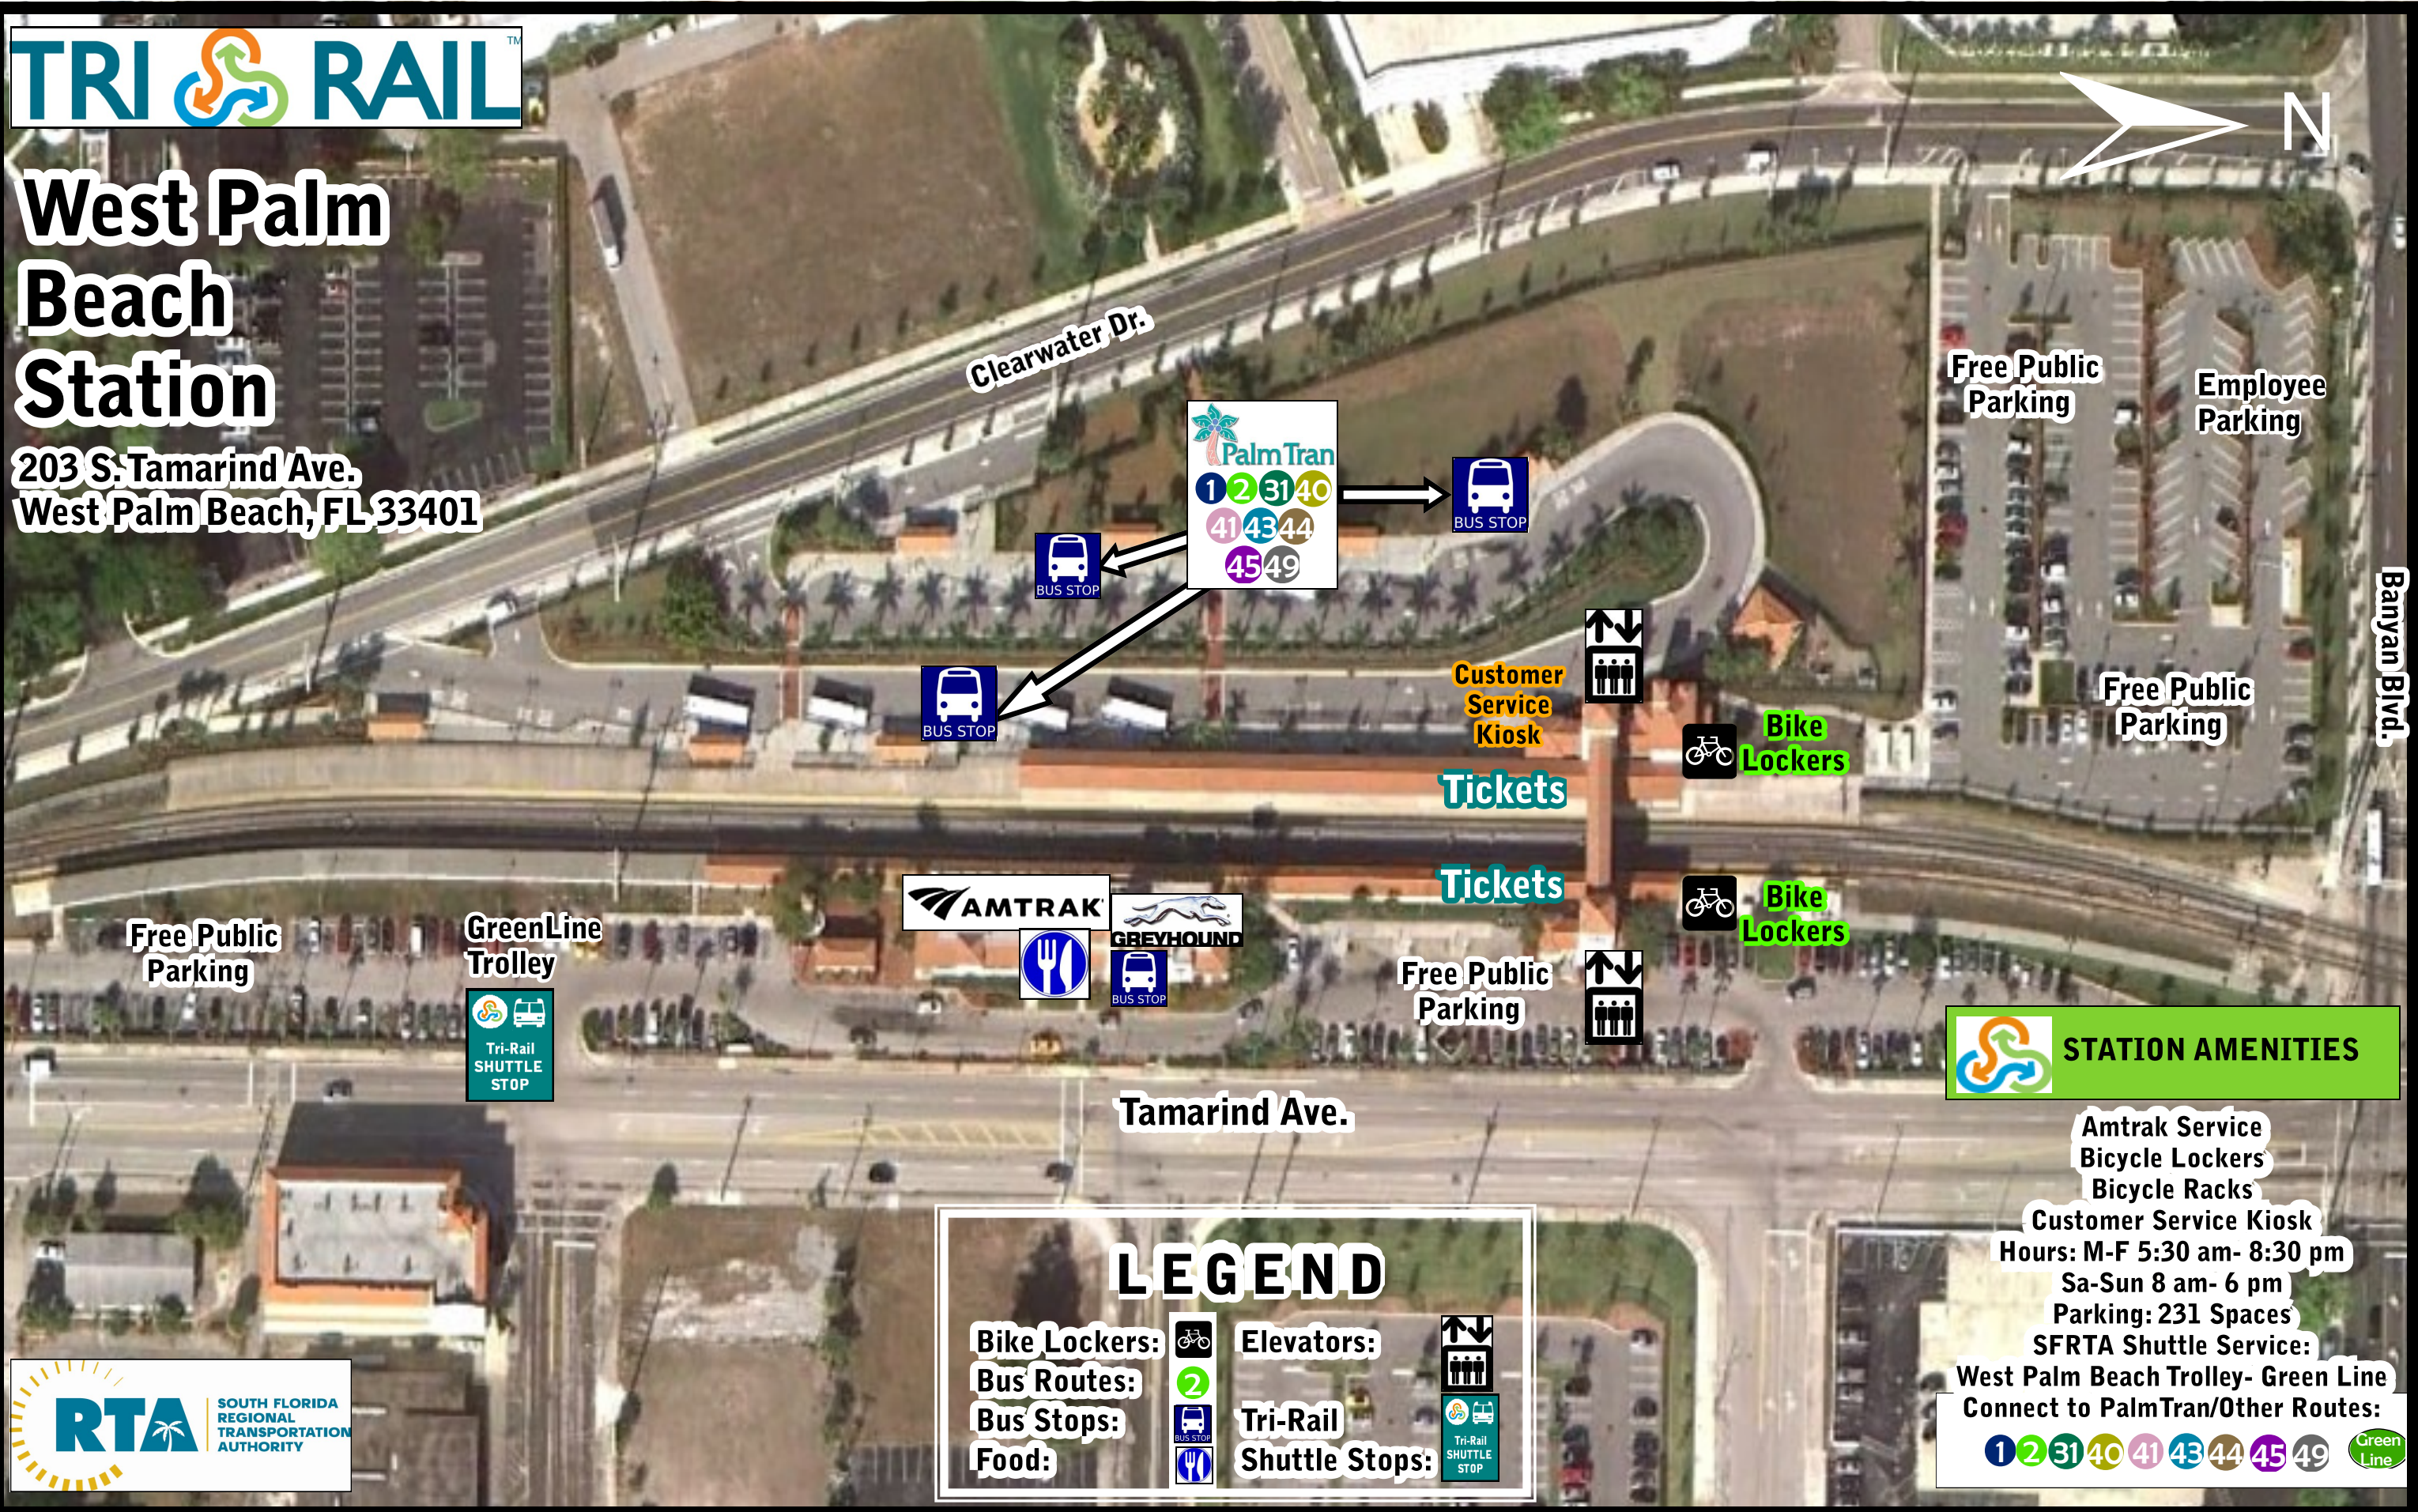

# West Palm Beach Station

203 S. Tamarind Ave.  
West Palm Beach, FL 33401

**Palm Tran**  
 1 2 31 40  
 41 43 44  
 45 49

Customer Service Kiosk

Bike Lockers

Tickets

Bike Lockers

Free Public Parking

### STATION AMENITIES

Amtrak Service  
Bicycle Lockers  
Bicycle Racks

Customer Service Kiosk  
Hours: M-F 5:30 am- 8:30 pm  
Sa-Sun 8 am- 6 pm  
Parking: 231 Spaces

SFRTA Shuttle Service:  
West Palm Beach Trolley- Green Line  
Connect to PalmTran/Other Routes:

**AMTRAK**  
**GREYHOUND**  
 Food icon  
 BUS STOP icon

Free Public Parking

GreenLine Trolley

Tamarind Ave.

## LEGEND

- Bike Lockers:
- Bus Routes:
- Bus Stops:
- Food:
- Elevators:
- Tri-Rail Shuttle Stops: