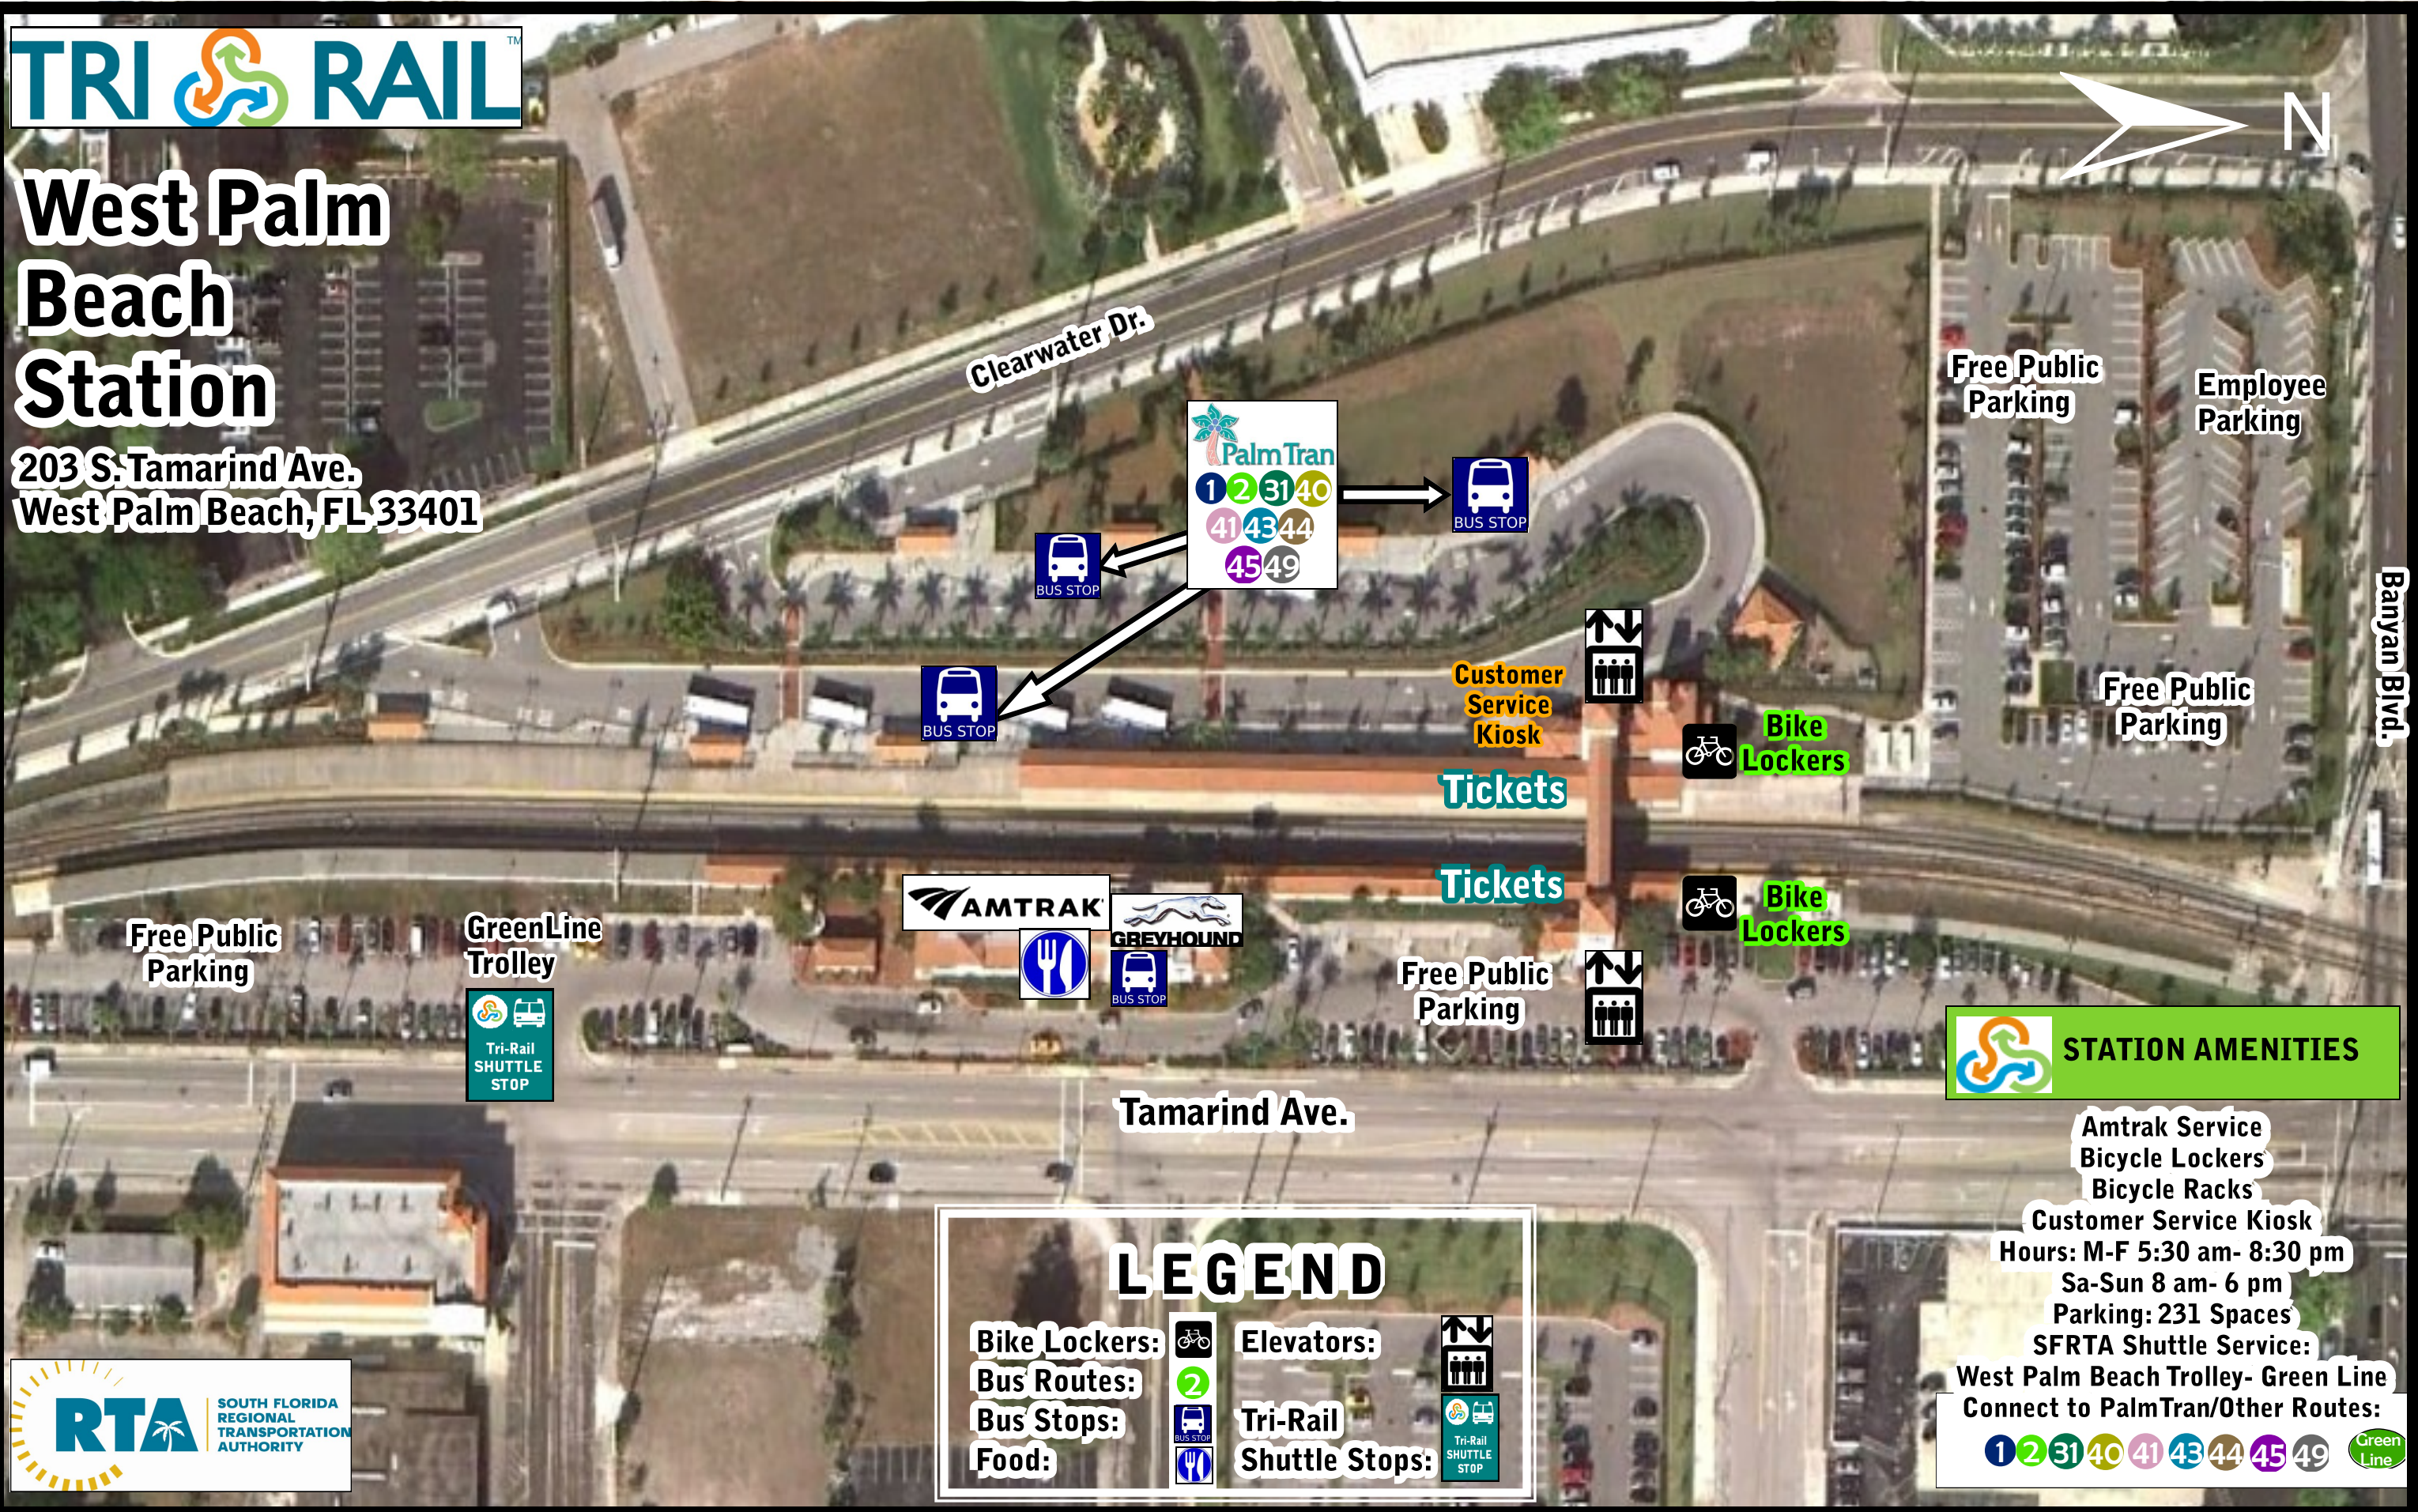

West Palm Beach Station

203 S. Tamarind Ave.
West Palm Beach, FL 33401

Clearwater Dr.

Free Public Parking

Employee Parking

Banyan Blvd.

Free Public Parking

Bike Lockers

Customer Service Kiosk

Tickets

Bike Lockers

Free Public Parking

Free Public Parking

GreenLine Trolley

Tamarind Ave.

LEGEND

Bike Lockers:

Bus Routes:

Bus Stops:

Food:

Elevators:

Tri-Rail Shuttle Stops:

STATION AMENITIES

Amtrak Service
Bicycle Lockers
Bicycle Racks

Customer Service Kiosk
Hours: M-F 5:30 am- 8:30 pm
Sa-Sun 8 am- 6 pm

Parking: 231 Spaces
SFRTA Shuttle Service:

West Palm Beach Trolley- Green Line
Connect to PalmTran/Other Routes: